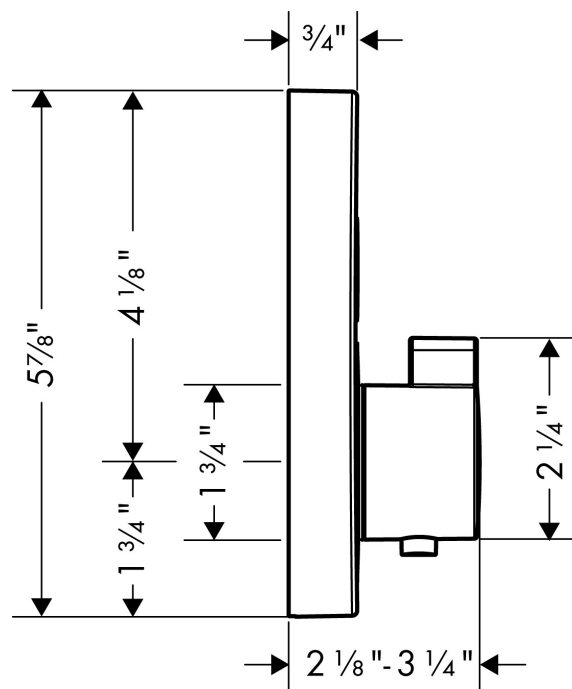

|           |   |
|-----------|---|
| Brand     | hansgrohe   |
| Art. Name | <b>ShowerSelect S</b> Thermostatic Trim for 1 Function, Round |
| Art. Nr.  | 15744341  |
| Surface   | brushed black chrome  |
| Pos.      | 1   |

## Drawing

## Features

- Select push-button on/off control for 1 outlet
- Flow: 7.0 GPM (26.5 L/Min)
- Thermostatic cartridge, Start/stop cartridge
- Anti-scald 100° safety stop
- Optimized for water-efficient shower products
- Thermostat is delivered with On/Off button