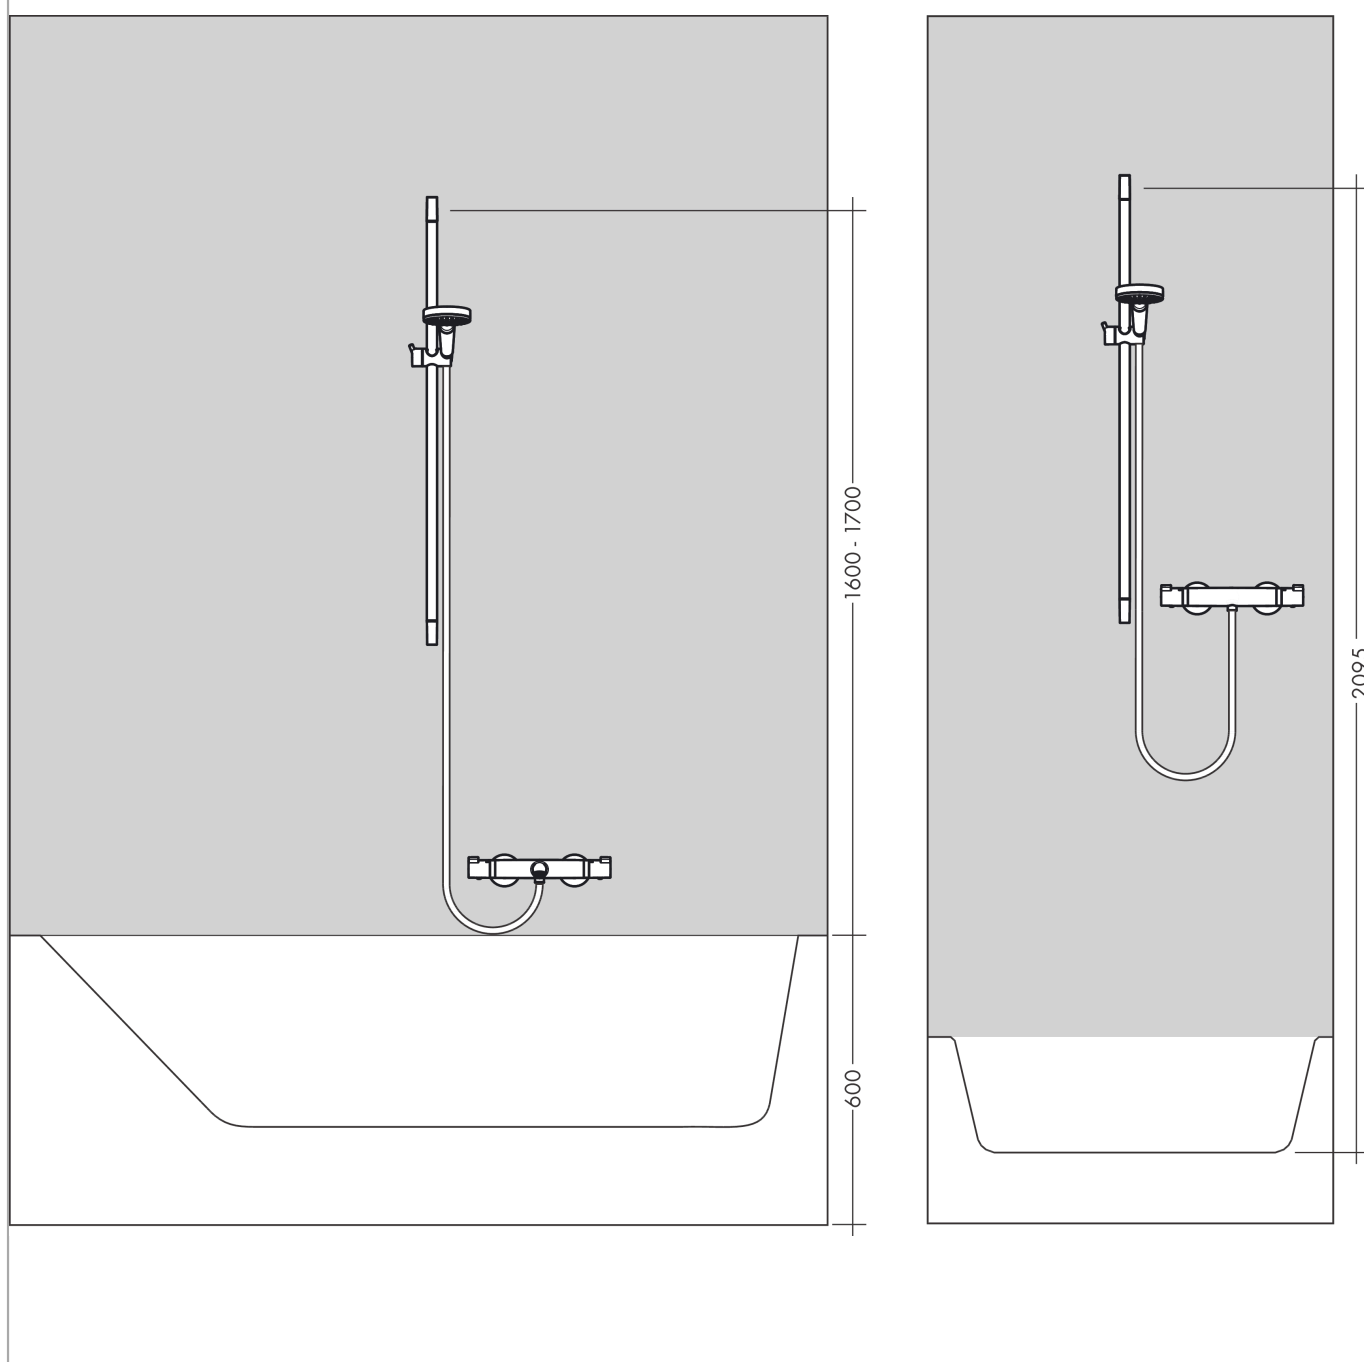

AXOR Citterio
Wallbar 36"
Finishes : **chrome** Part no. : **27831000**

Description

Features

- Consists of: Wallbar, Handshower hose, Slider

Product image

Scale drawing

AXOR Citterio
Wallbar 36"
Finishes : **chrome** Part no. : **27831000**

Installation example

AXOR Citterio
Wallbar 36"
Finishes : **chrome** Part no. : **27831000**

Exploded drawing

Year of production: >07/13

AXOR Citterio
Wallbar 36"
 Finishes : **chrome** Part no. : **27831000**

Spare parts list

Year of production: >07/13

Pos.	Description	Part no.	PC	PU
1	mounting set	40916000	0	1
2	support element	97597000	0	1
3	hexagon socket screw M4x10	97661000	0	1
4	hollow set screw M6x6	97660000	0	1
5	wall support	97696000	0	1
6	tile-matching-disk	96380000	0	1
7	support, assy	96505000	0	1
8	guide	98918000	0	1
9	shower hose Isiflex'B 1,60 m	28276000	0	1
10	filter packing	94246000	0	1