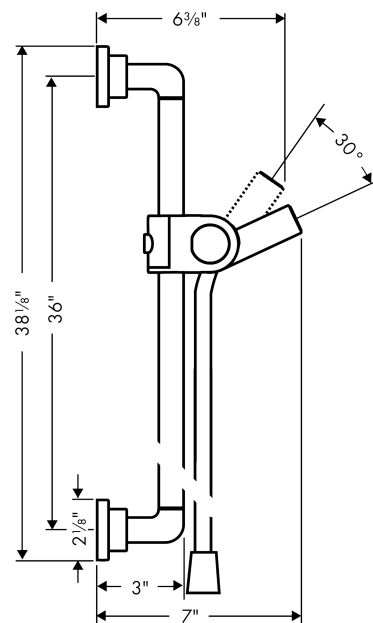

AXOR Citterio
Wallbar 36"
Finishes : **chrome** Part no. : **27831000**

Description

Features

- Consists of: Wallbar, Handshower hose, Slider

Product image

Scale drawing

AXOR Citterio
Wallbar 36"
Finishes : **chrome** Part no. : **27831000**

Installation example

AXOR Citterio
Wallbar 36"
Finishes : **chrome** Part no. : **27831000**

Exploded drawing

Year of production: >07/13

AXOR Citterio
Wallbar 36"
 Finishes : **chrome** Part no. : **27831000**

Spare parts list

Year of production: >07/13

Pos.	Description	Part no.	PC	PU
1	mounting set	40916000	0	1
2	support element	97597000	0	1
3	hexagon socket screw M4x10	97661000	0	1
4	hollow set screw M6x6	97660000	0	1
5	wall support	97696000	0	1
6	tile-matching-disk	96380000	0	1
7	support, assy	96505000	0	1
8	guide	98918000	0	1
9	shower hose Isiflex'B 1,60 m	28276000	0	1
10	filter packing	94246000	0	1