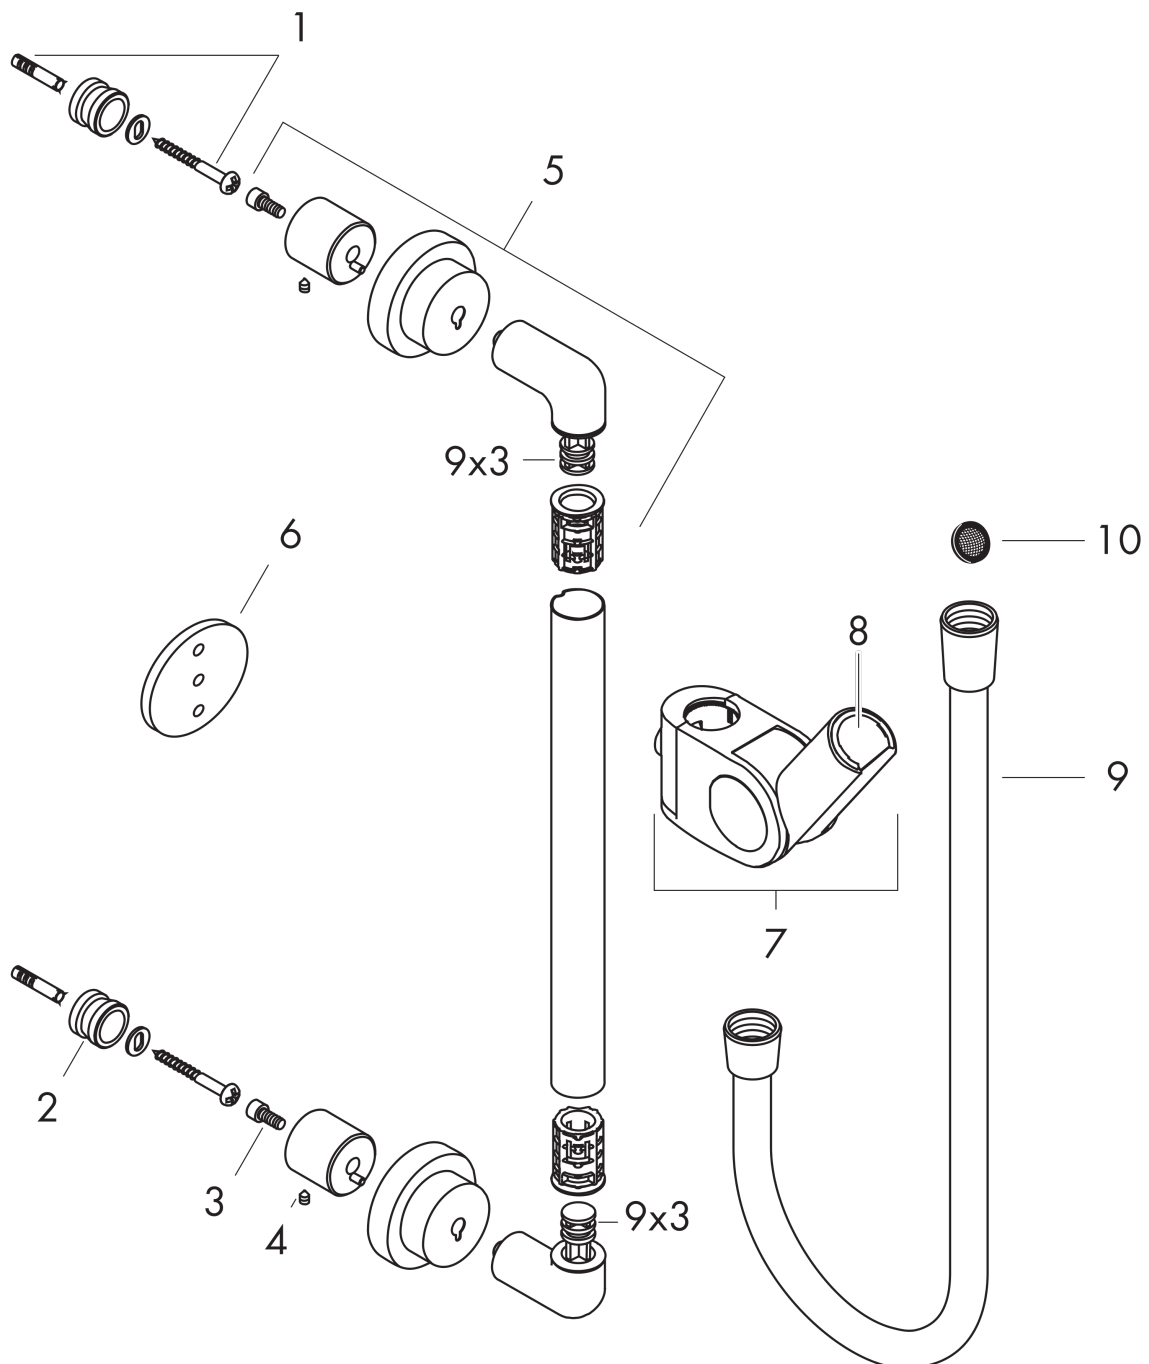

AXOR Citterio
Wallbar 36"
Finishes : **chrome** Part no. : **27831000**

Description

Features

- Consists of: Wallbar, Handshower hose, Slider

Product image

Scale drawing

AXOR Citterio
Wallbar 36"
Finishes : **chrome** Part no. : **27831000**

Installation example

AXOR Citterio
Wallbar 36"
Finishes : **chrome** Part no. : **27831000**

Exploded drawing

Year of production: >07/13

AXOR Citterio
Wallbar 36"
 Finishes : **chrome** Part no. : **27831000**

Spare parts list

Year of production: >07/13

Pos.	Description	Part no.	PC	PU
1	mounting set	40916000	0	1
2	support element	97597000	0	1
3	hexagon socket screw M4x10	97661000	0	1
4	hollow set screw M6x6	97660000	0	1
5	wall support	97696000	0	1
6	tile-matching-disk	96380000	0	1
7	support, assy	96505000	0	1
8	guide	98918000	0	1
9	shower hose Isiflex'B 1,60 m	28276000	0	1
10	filter packing	94246000	0	1