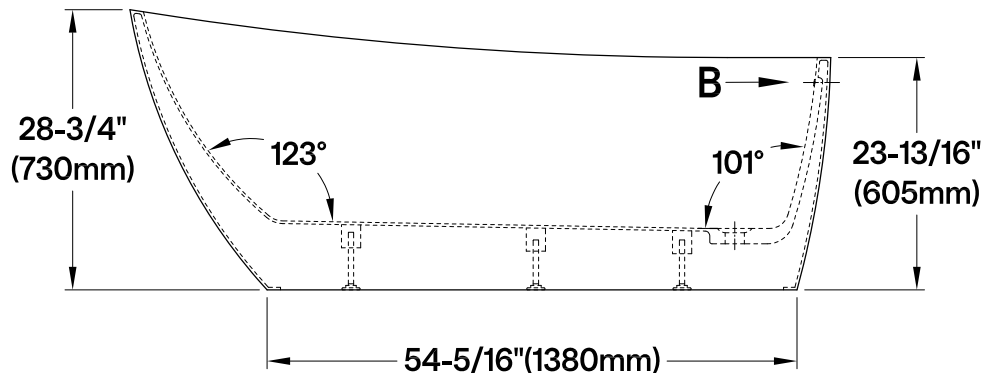

VTRS723228C310

72" Acrylic Freestanding Tub with Drain

Section A-A