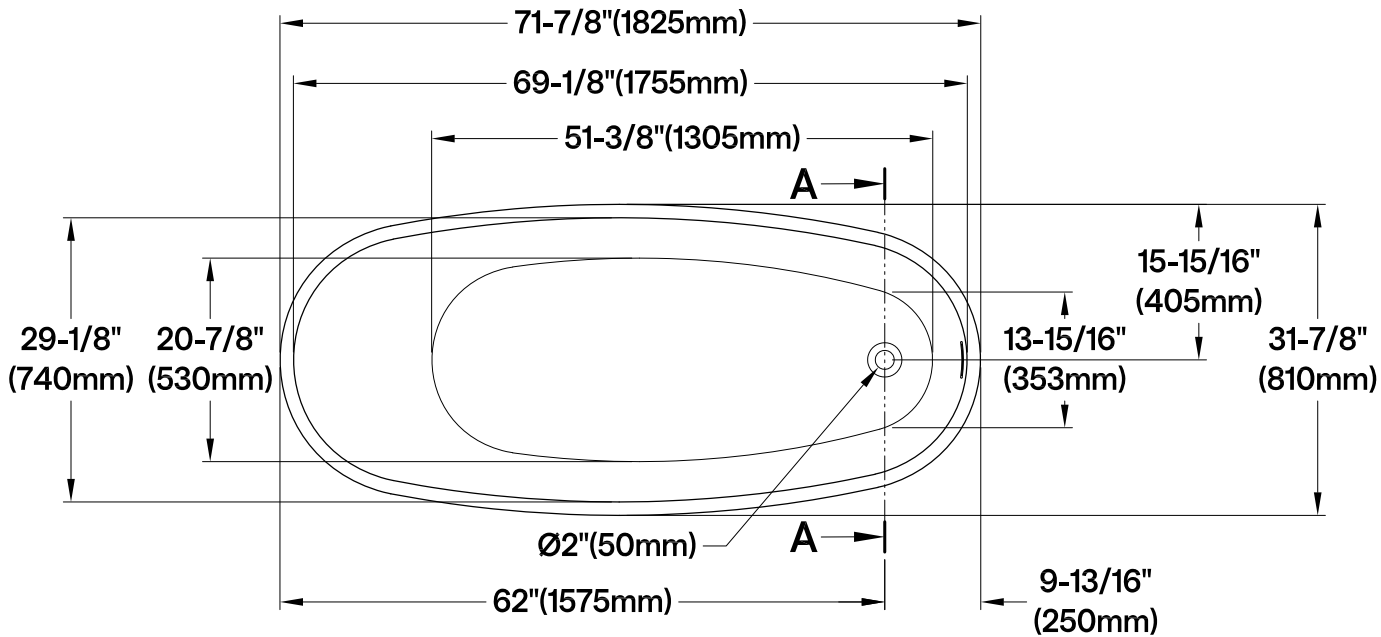

VTRS723228C310

72" Acrylic Freestanding Tub with Drain

Section A-A