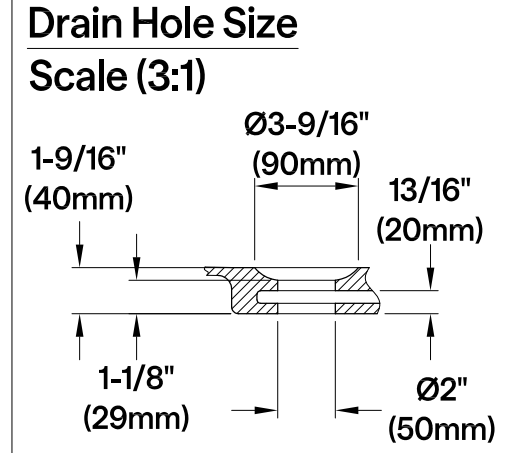

VTRS723228C310

72" Acrylic Freestanding Tub with Drain

Section A-A