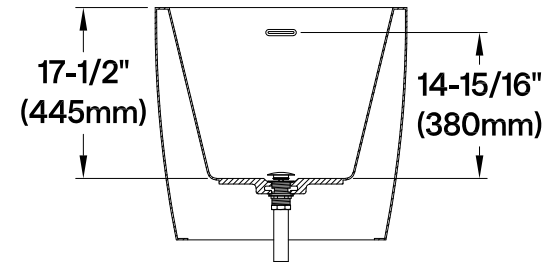

VTRS723228C310

72" Acrylic Freestanding Tub with Drain

Section A-A