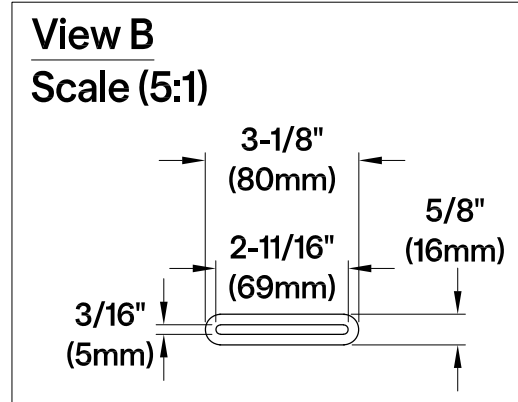

VTRS723228C310

72" Acrylic Freestanding Tub with Drain

Section A-A