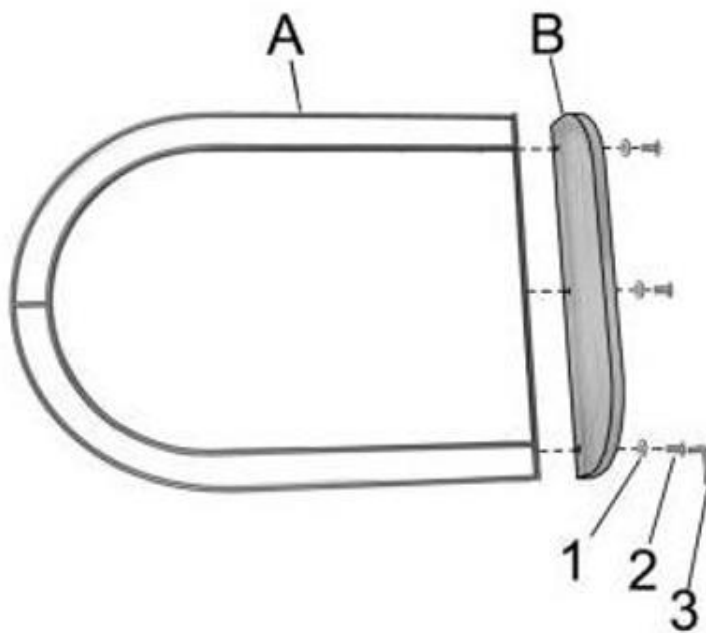

# ASSEMBLY INSTRUCTIONS

ITEM NO: 222932

## Parts required

1		Flat washer	Φ5MM	3pcs
2		Bolt	Φ5*12MML	3pcs
3		Allen wrench		1pc

A		1pc
B		1pc

1.

2.