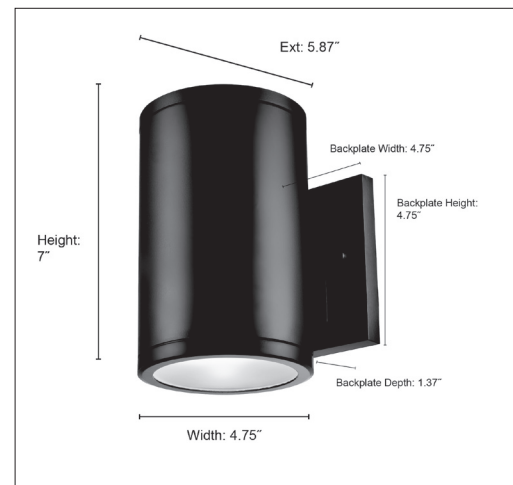

LED45001

VEGAS ONE LED LIGHT OUTDOOR WALL SCONCE

FINISH

PBK - Powder Coated Black

DIMENSIONS

Width 4.75"
Height 7"
Ext. 5.87"
Backplate Width 4.75"
Backplate Height 4.75"
Backplate Depth 1.37"
Weight 1.95 lbs.

MATERIAL

Aluminum

GLASS

Glass Frosted

LAMPING

Integrated LED
3000K
700 lumens
12W
CRI 90

CERTIFICATION

ETL Listed Wet Location

ITEM NUMBER

SKU LED45001 PBK

LED45001 PBK

Millennium Lighting
105 Declaration Drive
McDonough, GA 30253
www.millenniumlighting.com