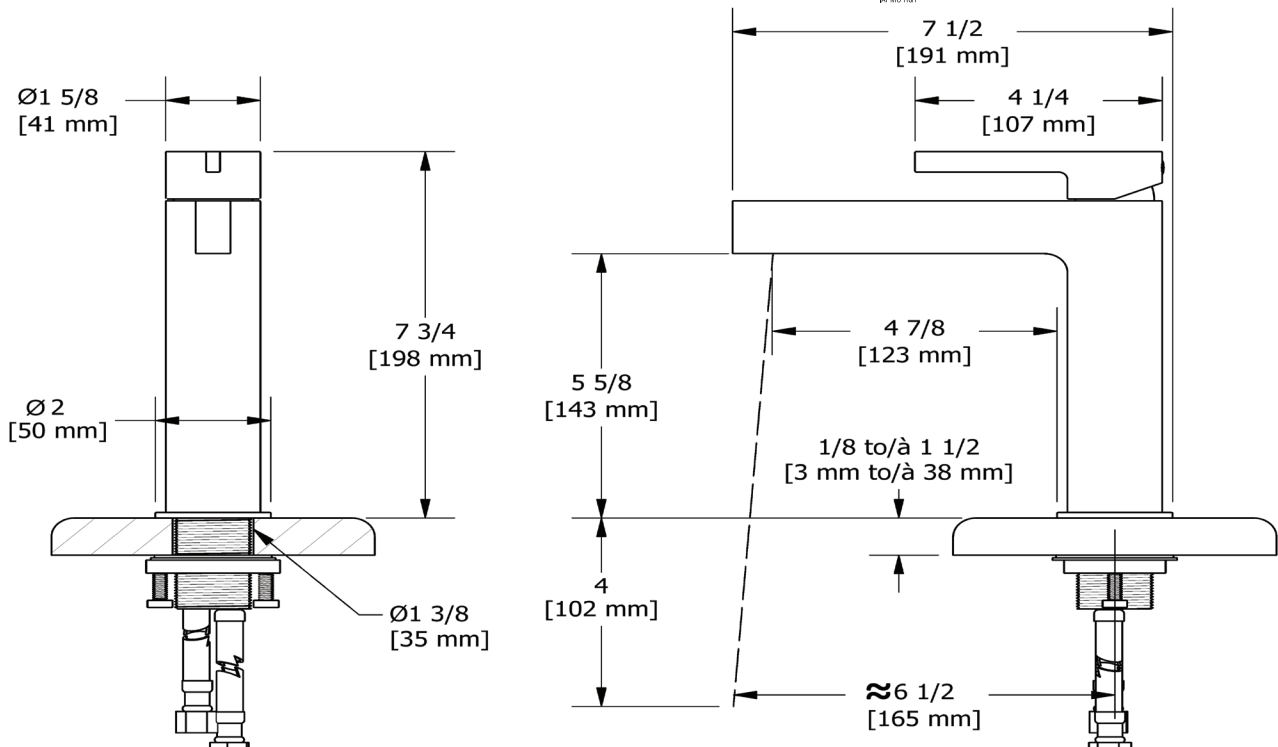

For warranty or additional information, contact:

U.S.A.
houseofrohl.com/support
1-800-777-9762

QUEBEC / MARITIMES / WESTERN CANADA
QUÉBEC / MARITIMES / OUEST CANADIEN
QUEBEC / MARITIMOS / CANADA OCCIDENTAL
houseofrohl.ca/support
1-866-473-8442

ONTARIO
houseofrohl.ca/support
1-800-287-5354