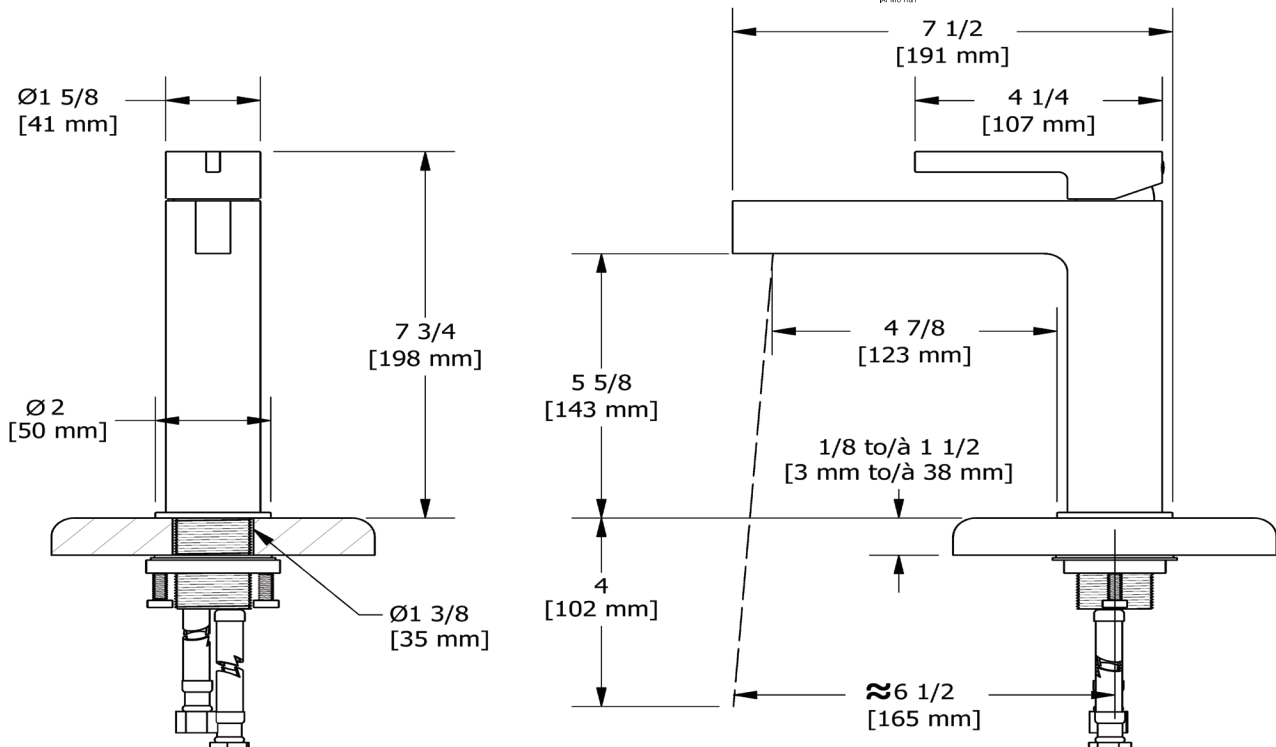

For warranty or additional information, contact:

U.S.A.
houseofrohl.com/support
1-800-777-9762

QUEBEC / MARITIMES / WESTERN CANADA
QUÉBEC / MARITIMES / OUEST CANADIEN
QUEBEC / MARITIMOS / CANADA OCCIDENTAL
houseofrohl.ca/support
1-866-473-8442

ONTARIO
houseofrohl.ca/support
1-800-287-5354