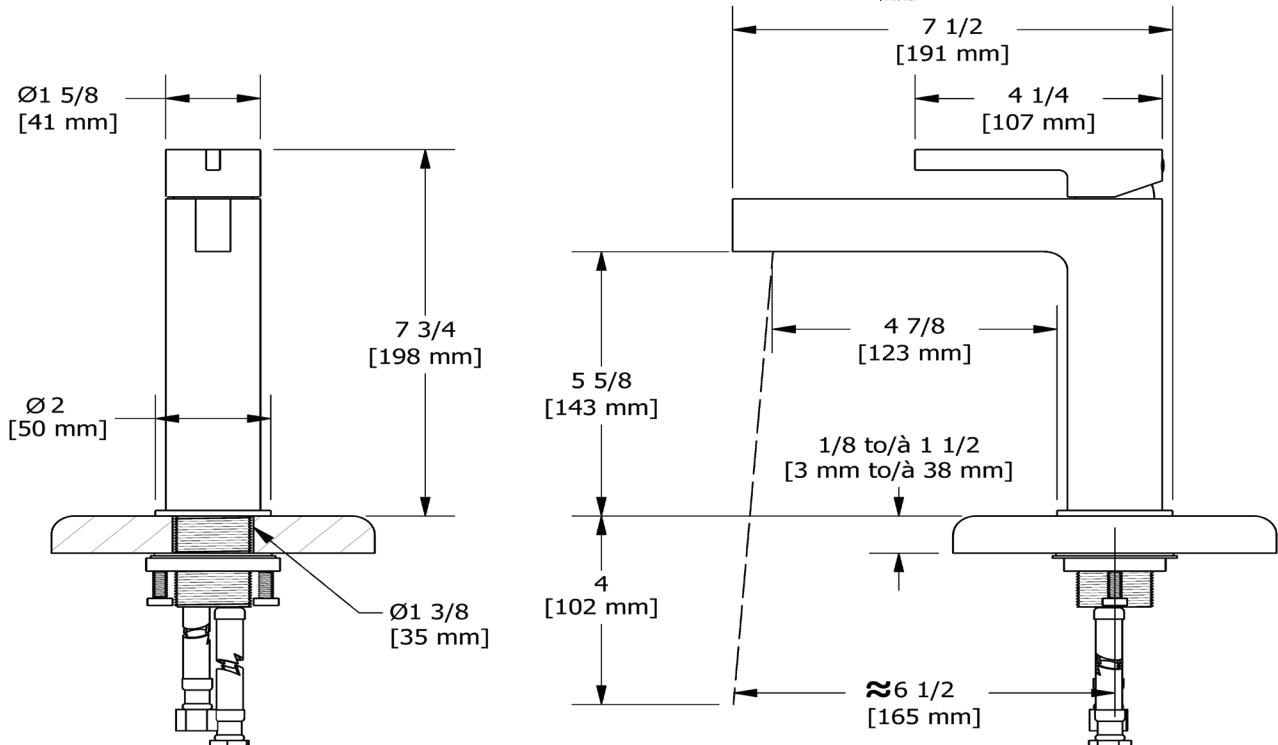

For warranty or additional information, contact:

U.S.A.
houseofrohl.com/support
1-800-777-9762

QUEBEC / MARITIMES / WESTERN CANADA
QUÉBEC / MARITIMOS / OUEST CANADIEN
QUEBEC / MARITIMOS / CANADA OCCIDENTAL
houseofrohl.ca/support
1-866-473-8442

ONTARIO
houseofrohl.ca/support
1-800-287-5354