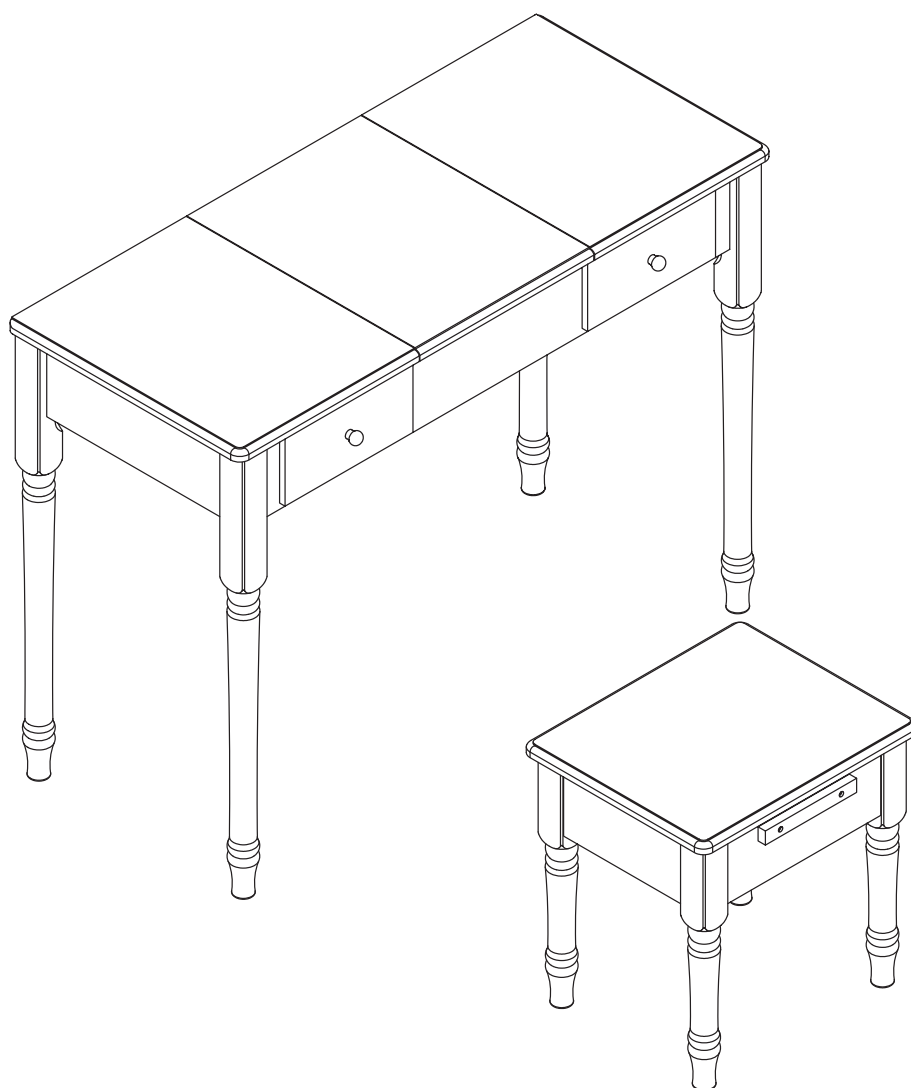

Fashion Twinkle Star Prints Kate Play Vanity with Storage-Pink/White

TD-13295A

Assembly Instruction

USA

1-800-935-3959

Mon - Fri 9:00am ~ 4:30pm EST

✉ support@teamson.com

EU