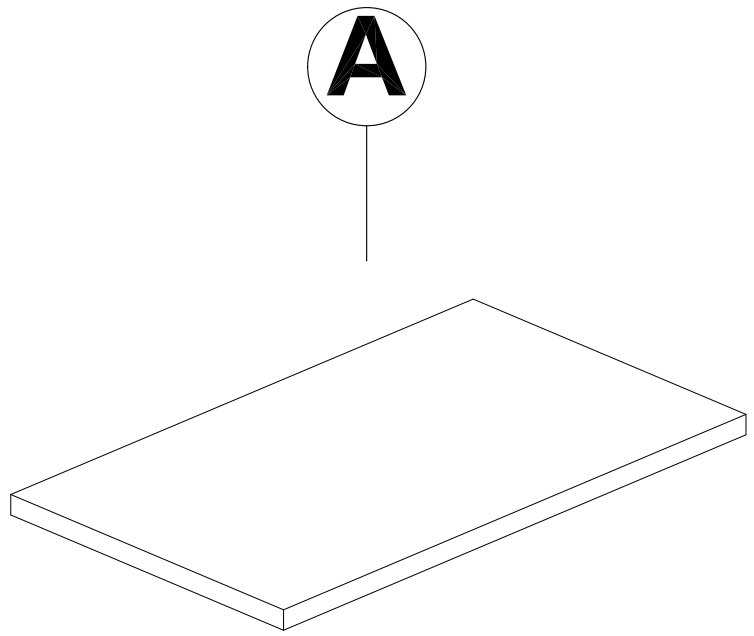

# ARIELA COFFEE TABLE ASSEMBLY INSTRUCTIONS

## PARTS PACKING CONFIGURATIONS

A. TOP 1PC  
B. LEG 2PCS

### HARDWARE ENCLOSED IN CARTON

No	Description	Photo	Quantity
1	ALLEN BOLT (1/4 x 1-1/2)		12 PCS
2	LOCK WASHER (1/4)		12 PCS
3	FLAT WASHER (1/4)		12 PCS
4	ALLEN KEY		1 PC