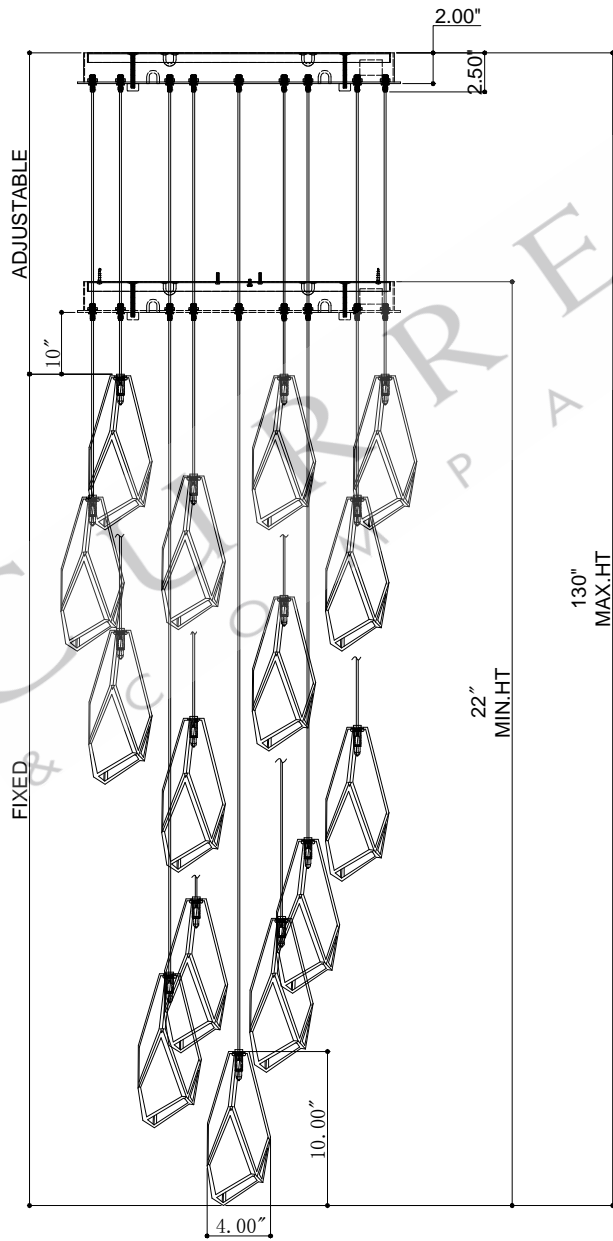

21"DIA*2.0"H.CANOPY
 19.75"DIA*0.75"H. MOUNTING
 PLATE COVER
 4.0"L*4.0"W*10.0"H SHADE

TOP VIEW

CANOPY DETAIL

FRONT VIEW

CURREY & COMPANY