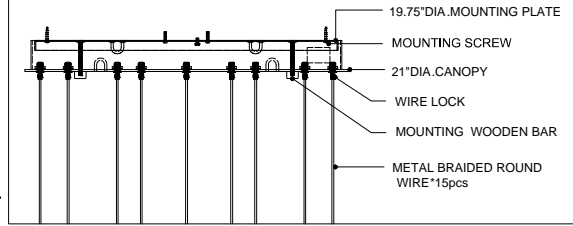

21"DIA*2.0"H.CANOPY
 19.75"DIA*0.75"H. MOUNTING
 PLATE COVER
 4.0"L*4.0"W*10.0"H SHADE

TOP VIEW

CANOPY DETAIL

FRONT VIEW

CURREY & COMPANY