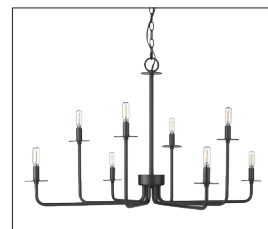

12508

MARCELINE EIGHT LIGHT CHANDELIER

FINISH

MB - Matte Black
MG - Modern Gold
PN - Polished Nickel

DIMENSIONS

Width 37.85"
Height 22"
Canopy Width 5.1"
Canopy Height 0.78"
Canopy Depth 5.1"
Chain 60"
Wire 144"
Weight 8.82 lbs.

MATERIAL

Steel

Glass

Glass No

LAMPING

Bulbs 8-Candle
Bulb Base Candelabra (E12)
Watts per Bulb 60W
Voltage 120V
Total Wattage 480W
Bulbs Included No

CERTIFICATION

ETL Listed Dry

ITEM NUMBER

SKU's 12508 MB
12508 MG
12508 PN

12508 MB

Millennium Lighting
105 Declaration Drive
McDonough, GA 30253
www.millenniumlighting.com