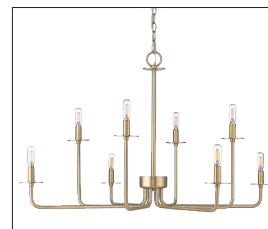

12508

MARCELINE EIGHT LIGHT CHANDELIER

FINISH

MB - Matte Black
MG - Modern Gold
PN - Polished Nickel

DIMENSIONS

Width 37.85"
Height 22"
Canopy Width 5.1"
Canopy Height 0.78"
Canopy Depth 5.1"
Chain 60"
Wire 144"
Weight 8.82 lbs.

MATERIAL

Steel

Glass

Glass No

LAMPING

Bulbs 8-Candle
Bulb Base Candelabra (E12)
Watts per Bulb 60W
Voltage 120V
Total Wattage 480W
Bulbs Included No

CERTIFICATION

ETL Listed Dry

ITEM NUMBER

SKU's 12508 MB
12508 MG
12508 PN

12508 PN

12508 MB

12508 MG

Millennium Lighting
105 Declaration Drive
McDonough, GA 30253
www.millenniumlighting.com