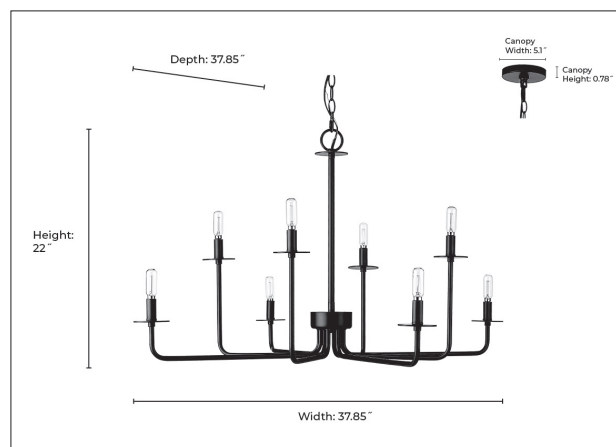

12508

MARCELINE EIGHT LIGHT CHANDELIER

FINISH

MB - Matte Black
MG - Modern Gold
PN - Polished Nickel

DIMENSIONS

Width 37.85"
Height 22"
Canopy Width 5.1"
Canopy Height 0.78"
Canopy Depth 5.1"
Chain 60"
Wire 144"
Weight 8.82 lbs.

MATERIAL

Steel

Glass

Glass No

LAMPING

Bulbs 8-Candle
Bulb Base Candelabra (E12)
Watts per Bulb 60W
Voltage 120V
Total Wattage 480W
Bulbs Included No

CERTIFICATION

ETL Listed Dry

ITEM NUMBER

SKU's 12508 MB
12508 MG
12508 PN

12508 PN

12508 MB

12508 MG

Millennium Lighting
105 Declaration Drive
McDonough, GA 30253
www.millenniumlighting.com