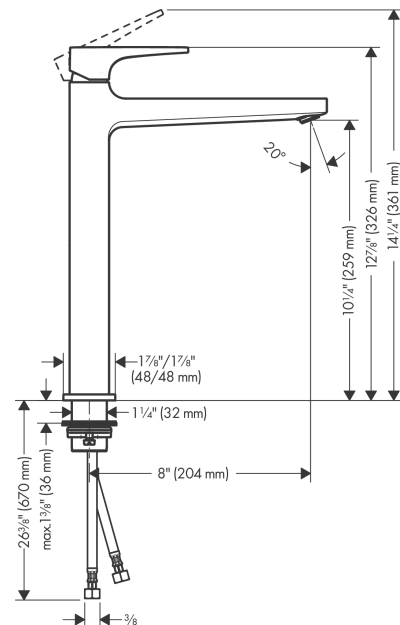

Metropol
Single-Hole Faucet 260 with Lever Handle, 1.2 GPM
 Finishes : **chrome** Part no. : **32513001**

Description

Features

- Aerated spray
- Flow: 1.2 GPM (4.5 L/Min)
- Ceramic cartridge
- Does not include: Pop-up assembly

Item details

List Price \$ 556.00

Technology

Compliance

Product image

Scale drawing

Metropol
Single-Hole Faucet 260 with Lever Handle, 1.2 GPM
 Finishes : **chrome** Part no. : **32513001**

Exploded drawing

Year of production: >01/18

Metropol
Single-Hole Faucet 260 with Lever Handle, 1.2 GPM
 Finishes : **chrome** Part no. : **32513001**

Spare parts list

Year of production: >01/18

Pos.	Description	Part no.	Price	PU
1	handle	92995000	-	1
2	screw cover	95704000	-	1
3	flange	92625000	-	1
4	nut	92689000	-	1
5	O-ring 27x1,5	92527000	-	1
6	O-ring 25x1,5	98146000	-	1
7	cartridge, assy	95973001	-	1
8	seal	98865000	-	1
9	adapter for cartridge	92628000	-	1
10	adapter for cartridge	98866000	-	1
11	O-ring 23x2	98398000	-	1
12	aerator M22x1	93098000	-	1
13	service tool	95661000	-	1
14	O-ring 32x1,5	92936000	-	1
15	escutcheon	93048000	-	1
16	flat seal	98749000	-	1
17	lever collar	97548000	-	1
18	connection hose 35½" M8x0,75 3/8"	96316001	-	1
a	O-ring 7x1,5	98422000	-	1