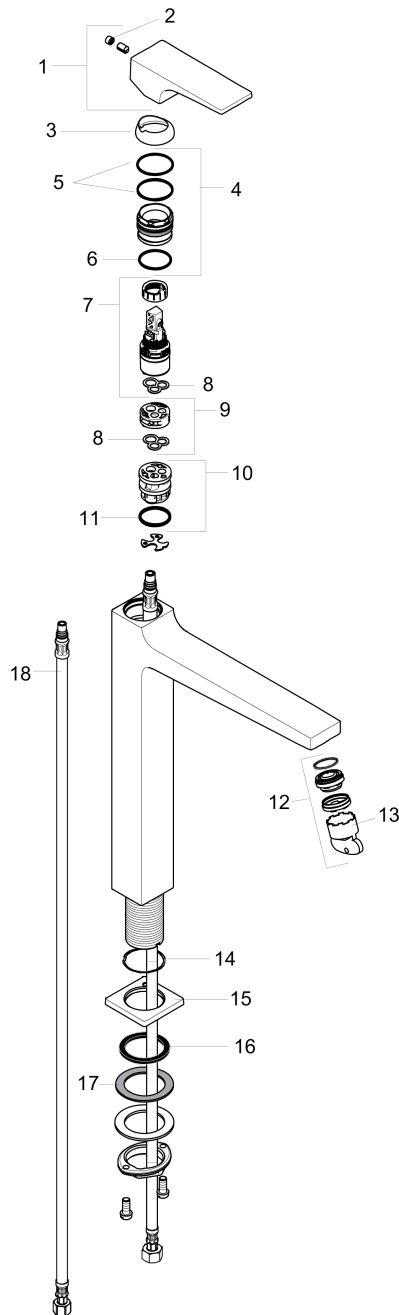

Metropol
Single-Hole Faucet 260 with Lever Handle, 1.2 GPM
 Finishes : **chrome** Part no. : **32513001**

Description

Features

- Aerated spray
- Flow: 1.2 GPM (4.5 L/Min)
- Ceramic cartridge
- Does not include: Pop-up assembly

Item details

List Price \$ 556.00

Technology

Compliance

Product image

Scale drawing

Metropol
Single-Hole Faucet 260 with Lever Handle, 1.2 GPM
 Finishes : **chrome** Part no. : **32513001**

Exploded drawing

Year of production: >01/18

Metropol
Single-Hole Faucet 260 with Lever Handle, 1.2 GPM
 Finishes : **chrome** Part no. : **32513001**

Spare parts list

Year of production: >01/18

Pos.	Description	Part no.	Price	PU
1	handle	92995000	-	1
2	screw cover	95704000	-	1
3	flange	92625000	-	1
4	nut	92689000	-	1
5	O-ring 27x1,5	92527000	-	1
6	O-ring 25x1,5	98146000	-	1
7	cartridge, assy	95973001	-	1
8	seal	98865000	-	1
9	adapter for cartridge	92628000	-	1
10	adapter for cartridge	98866000	-	1
11	O-ring 23x2	98398000	-	1
12	aerator M22x1	93098000	-	1
13	service tool	95661000	-	1
14	O-ring 32x1,5	92936000	-	1
15	escutcheon	93048000	-	1
16	flat seal	98749000	-	1
17	lever collar	97548000	-	1
18	connection hose 35½" M8x0,75 3/8"	96316001	-	1
a	O-ring 7x1,5	98422000	-	1