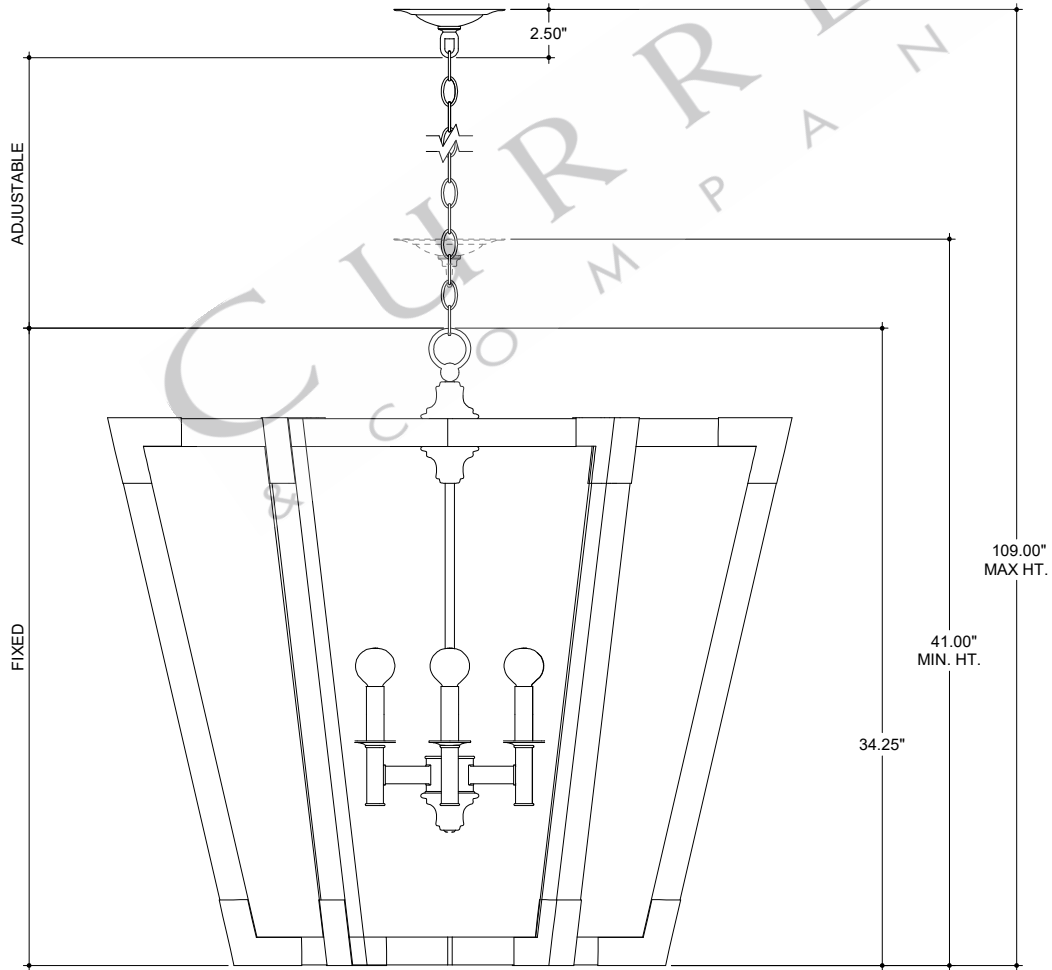

37.25" DIA. BODY
 6.00" DIA. CANOPY
 1.00" W X 4.25" L
 CROSS BAR

TOP VIEW

CANOPY DETAIL

FRONT VIEW

9000-1110

ALL WORK © 2023 CURREY & COMPANY