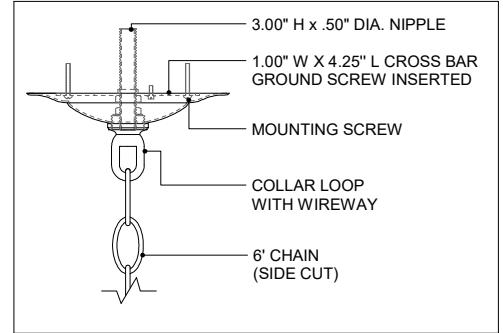

37.25" DIA. BODY
 6.00" DIA. CANOPY
 1.00" W X 4.25" L
 CROSS BAR

TOP VIEW

CANOPY DETAIL

FRONT VIEW

9000-1110

ALL WORK © 2023 CURREY & COMPANY