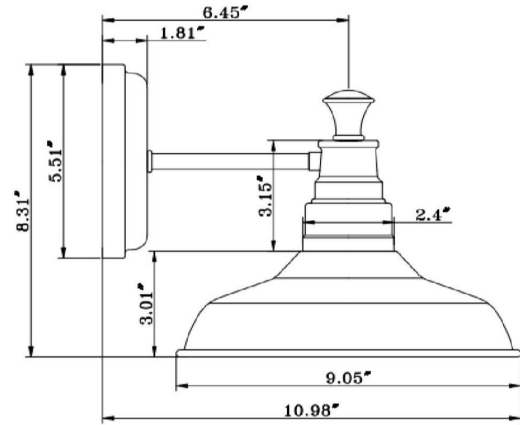

Kimball I-Light Wall Light White

SPECIFICATIONS

MOUNTING:	Wall Mount	LED BRIGHTNESS (LUMENS):	N/A
SLOPED CEILING ADAPTABLE:	No	LED COLOR CORRELATED TEMPERATURE (CCT):	N/A
LAMP TYPE 1:	Maximum 60W Medium Base Bulb	LED COLOR RENDERING INDEX (CRI):	N/A
BULB INCLUDED:	No	LED EFFICACY:	N/A
WATTS PER BULB:	N/A	LED AVERAGE RATED LIFE:	N/A
TOTAL WATTAGE:	60W	ENERGY EFFICIENT:	No
DIMMABLE:	Yes	LIGHTING AMPS:	N/A
MATERIAL CONSTRUCTION:	Steel	VOLTAGE:	124V
ASSEMBLED DIMENSIONS:	8.31" H x 10.98" L x 6.45" D		
WEIGHT:	1.54 lbs.		
BACKPLATE DIMENSIONS:	5.51" H x 5.51" W		
CANOPY/PLATE DIMENSIONS:	N/A		
GLASS/SHADE DIMENSIONS:	3" H x 9" L x 9" D		
GLASS/SHADE MATERIAL:	Steel		
GLASS/SHADE TYPE:	Metal		
GLASS/SHADE COLOR:	White		