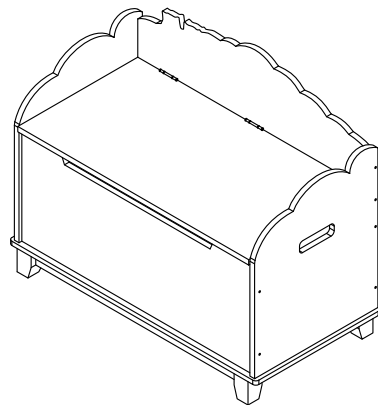

Item No: TD-11707A

Fantasy Fields - Enchanted Woodland Toy Chest

WARNING

Small parts and sharp points may be present prior to assembly.

CARE INSTRUCTIONS

To clean your product, use mild soap and water on a damp cloth. Do not use window cleaners or cleaning abrasives as they will scratch the surface and could damage the protective coating.

Made in China

HARDWARE

- ①  16 PCS
- ②  4 SETS
- ③  3 PCS
- ④  9 PCS
- ⑤  8 PCS
- ⑥  2 PCS

PRODUCT PARTS

<p>A</p>  <p>1PC</p>	<p>B</p>  <p>1PC</p>	<p>C</p>  <p>1PC</p>	<p>D</p>  <p>1PC</p>	<p>E</p>  <p>1PC</p>	<p>F</p>  <p>4PCS</p>
<p>G</p>  <p>1PC</p>	<p>H</p>  <p>1PC</p>				