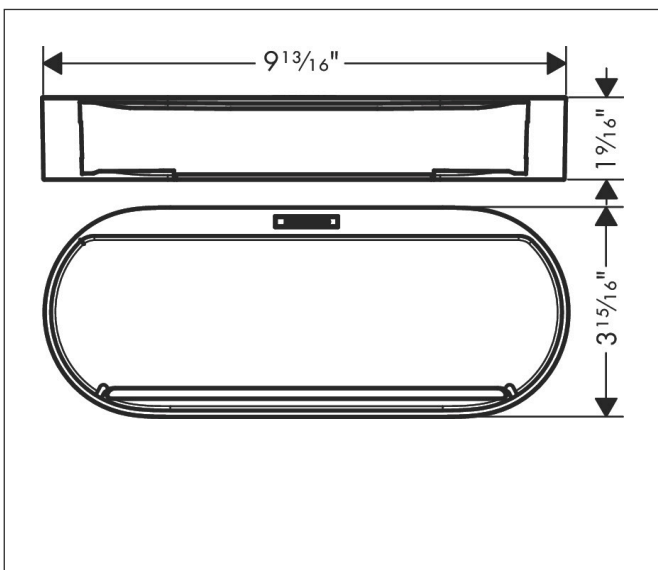

Brand hansgrohe
Art. Name **WallStoris** Storage basket
Art. Nr. 27913700
Surface matte white
Pos. 1

Product Picture

Features

- plastic dyed through
- recess for draining water
- dimensions: 250 x 39 mm
- accessory can be clicked onto the wall bar
- storage for squeegee
- ideal to store shampoo, shower gel, razors
- dishwasher safe, easy to clean

Drawing

Technology