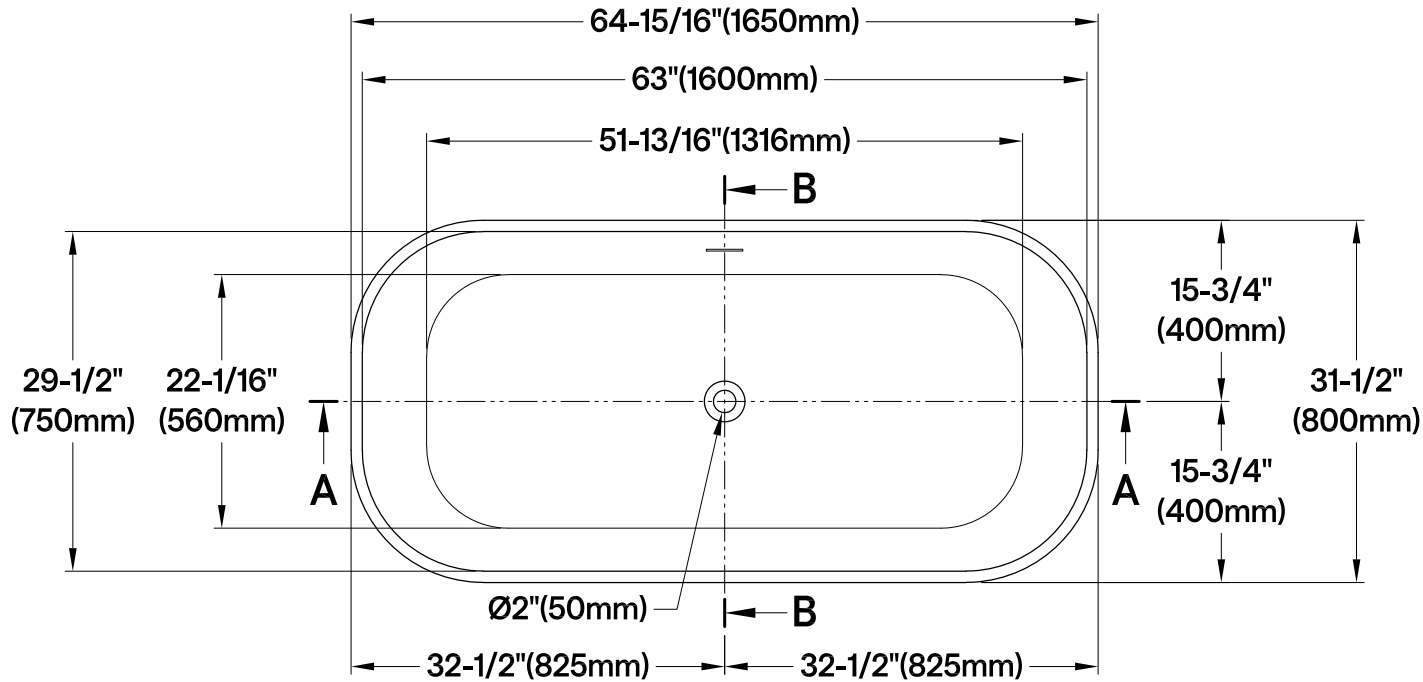

VRTSQ653124

65" Solid Surface White Stone Freestanding Tub with Drain

Drain Hole Size Scale (2:1)