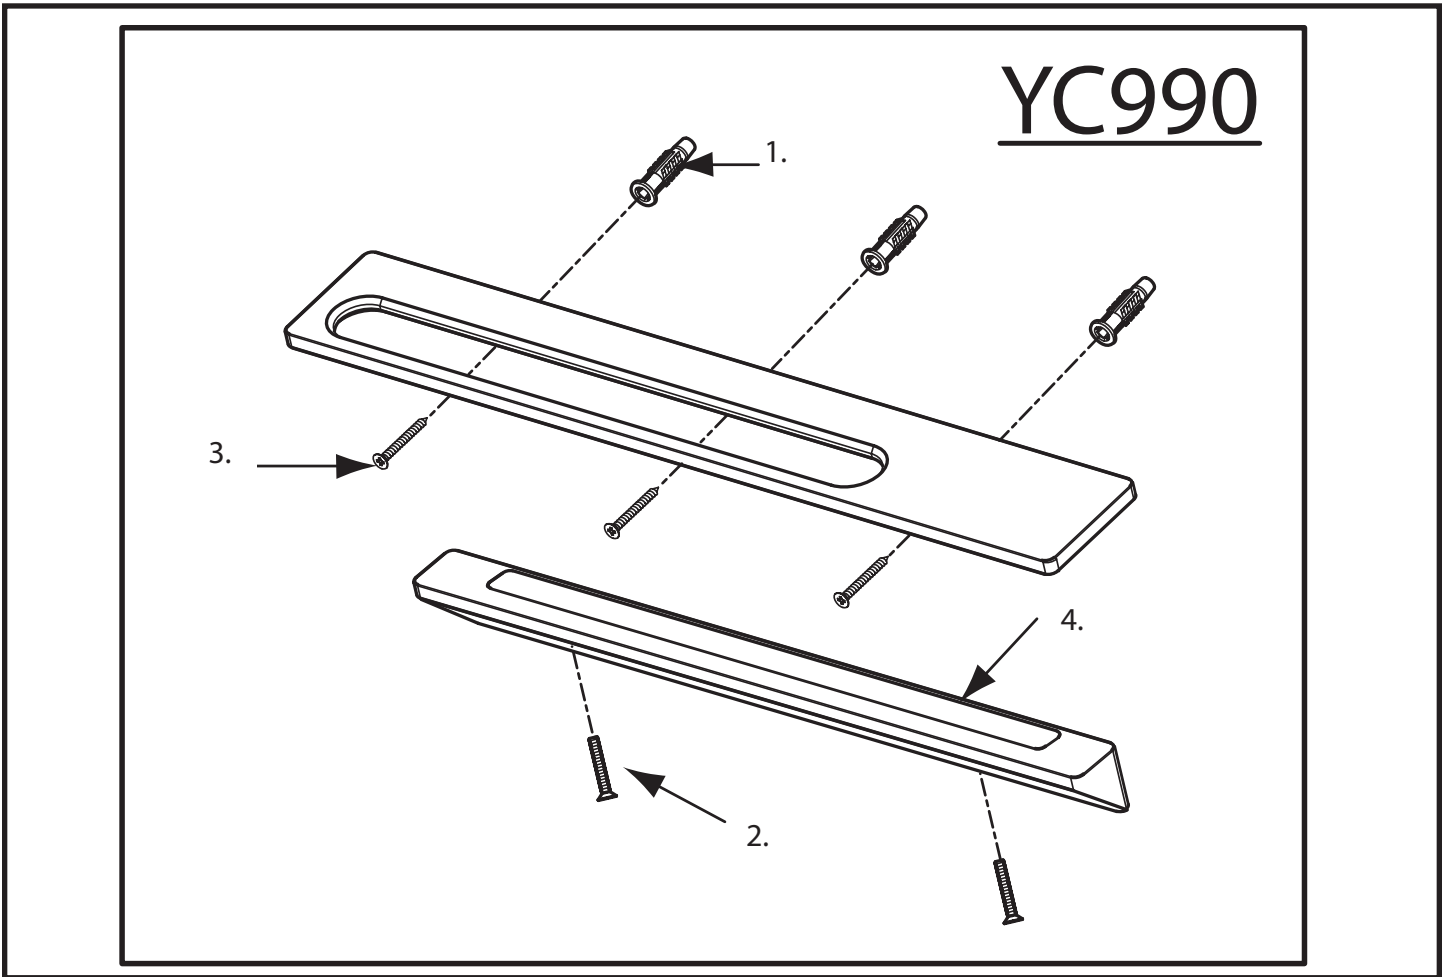

NEOREST™  
HAND TOWEL HOLDER

ITEM	PART	DESCRIPTION
1.	THP4201	ANCHOR
2.	THP4199	COVER SCREW
3.	THP4200	FLAT HEAD WALL SCREW
4.	THP4205#\$\$	YC990 COVER