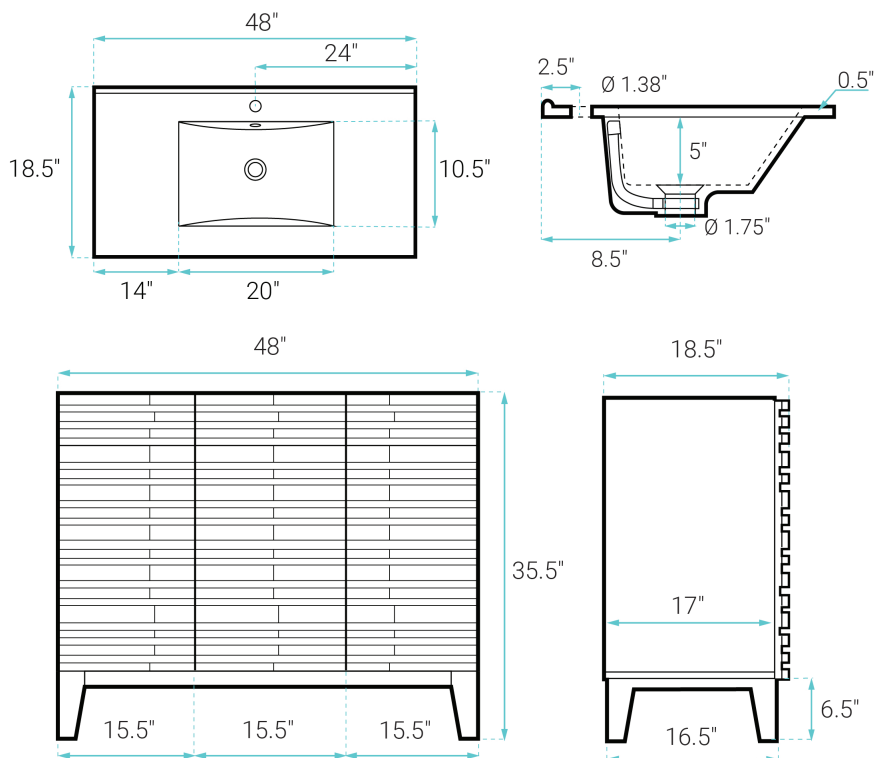

Cascade

Swiss Madison®
well made forever

Freestanding Vanity

SM-BV557B

FEATURES:

- Sleek, freestanding design
- Glazed ceramic, single sink
- Standard 1.75" drain hole
- Standard 1.38" faucet hole
- Chrome-finish overflow
- Wooden legs

INSTALLATION:

Freestanding, assembly required

COLORS & FINISHES:

- Natural Oak: SM-BV557
- Black: SM-BV557B
- Brown Oak: SM-BV557WN

SPECIFICATIONS:

N.W: 134 lb.

W: 48" x D: 18.5" x H: 36.5"

Inner Sink: D: 10.5" x W: 20" x H: 5"

INCLUDED PARTS:

- Cabinet: SM-BV557B-C
- Sink: SM-VT348

REQUIRED PARTS:

- Sink Drain*
- Drain Trap*
- Faucet*
- Water Supply Lines

*Sold Separately by Swiss Madison