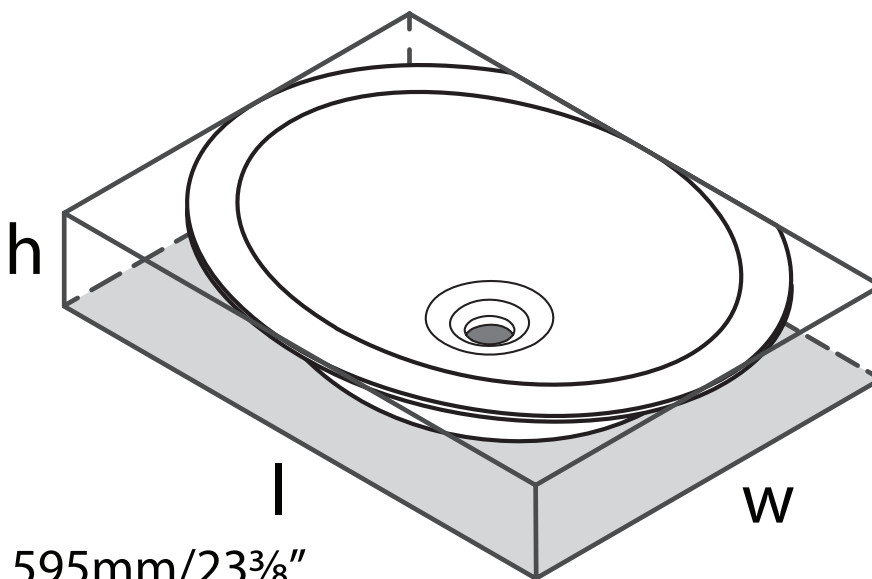

SPECIFICATIONS

DESCRIPTION

- Made from naturally bright white Volcanic Limestone™
- Drain required and sold separately:
Order K-25 or K-28 if drain is needed
- Requires decking or support (not included)
- Includes an Internal Overflow

Kaali

21" x 18" Undermount Oval Lavatory Sink

MODEL: UB-KAA-60

l = 595mm/23³/₈"

w = 447mm/17⁵/₈"

h = 136mm/5³/₈"

For warranty or additional information, contact:

U.S.A.
houseofrohl.com/support
1-800-777-9762