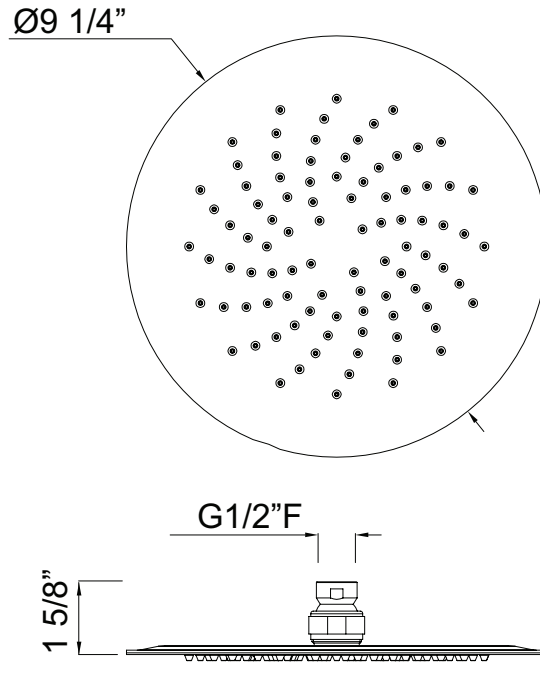

For warranty or additional information, contact:

U.S.A.
houseofrohl.com/support
1-800-777-9762

QUEBEC / MARITIMES / WESTERN CANADA
QUÉBEC / MARITIMES / OUEST CANADIEN
QUEBEC / MARITIMOS / CANADA OCCIDENTAL
houseofrohl.ca/support
1-866-473-8442

ONTARIO
houseofrohl.ca/support
1-800-287-5354