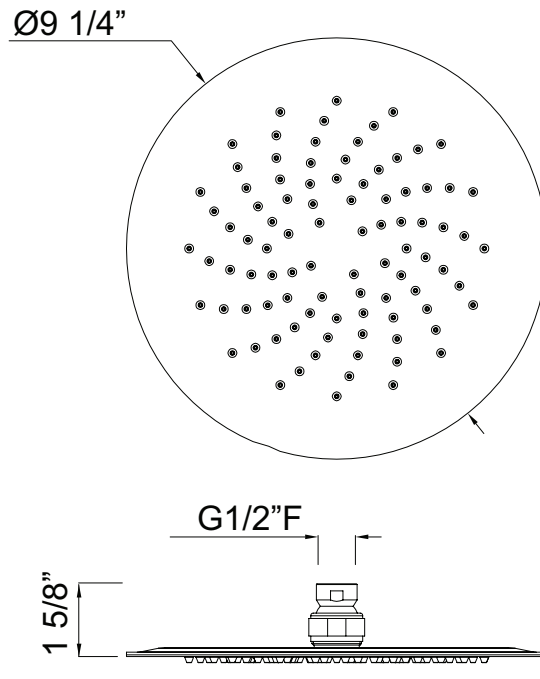

For warranty or additional information, contact:

U.S.A.
houseofrohl.com/support
1-800-777-9762

QUEBEC / MARITIMES / WESTERN CANADA
QUÉBEC / MARITIMES / OUEST CANADIEN
QUEBEC / MARITIMOS / CANADA OCCIDENTAL
houseofrohl.ca/support
1-866-473-8442

ONTARIO
houseofrohl.ca/support
1-800-287-5354