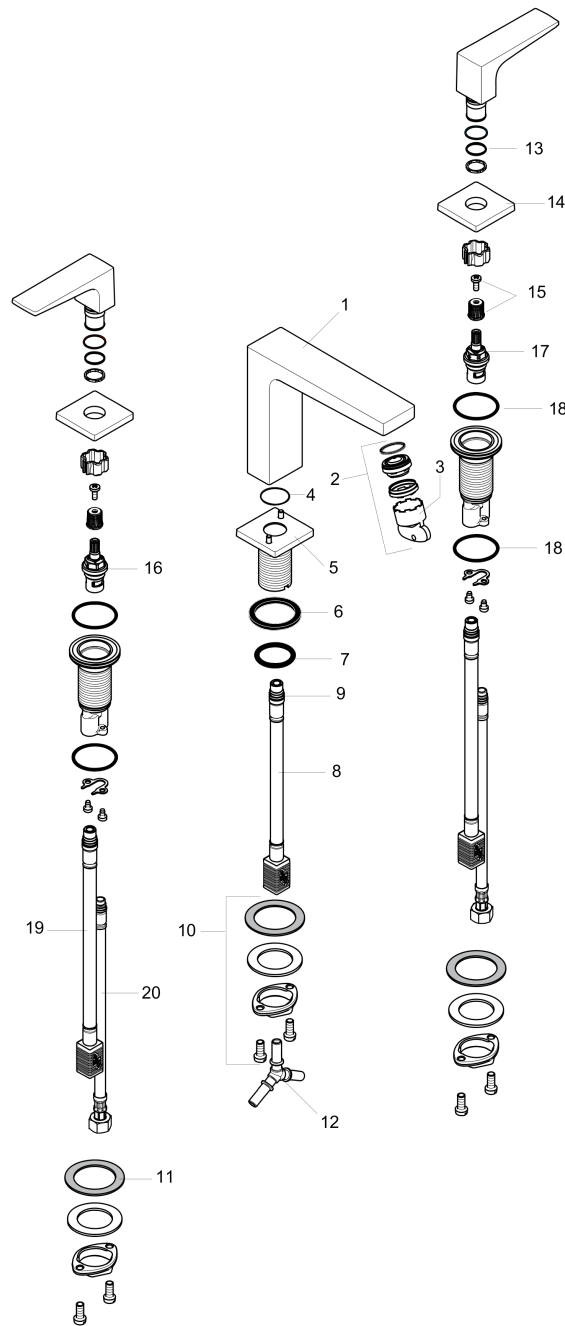

Metropol
Widespread Faucet 160 with Lever Handles, 1.2 GPM
Finishes : **chrome** Part no. : **32519001**

Exploded drawing

Year of production: >01/18

Metropol

Widespread Faucet 160 with Lever Handles, 1.2 GPM

Finishes : **chrome** Part no. : **32519001**

Spare parts list

Year of production: >01/18

Pos.	Description	Part no.	Price	PU
1	spout 160 mm	93158000	-	1
2	aerator M24x1 (4,5 l/min)	93202000	-	1
3	service tool	95661000	-	1
4	O-ring 21x1,5	98219000	-	1
5	escutcheon for spout	92906000	-	1
6	flat seal	98749000	-	1
7	O-ring 26x4	92191000	-	1
8	connection hose 200 mm M10x1	92913000	-	1
9	O-ring 8x1,75	97827000	-	1
10	fixing set (Ø 28)	92909000	-	1
11	lever collar	97548000	-	1
12	hose connection angel	92905000	-	1
13	O-Ring 14x1,5	98201000	-	1
14	escutcheon	92915000	-	1
15	handle fixing set	98932000	-	1
16	shut off unit right closing	98817001	-	1
17	shut off unit left closing	95366001	-	1
18	O-ring 33x2,5	92907000	-	1
19	connection hose 400 mm M10x1	92914000	-	1
20	connection hose 18½" M8x0,75 3/8"	96321001	-	1
a	handle for hot water	92916000	-	1
b	handle for cold water	92917000	-	1