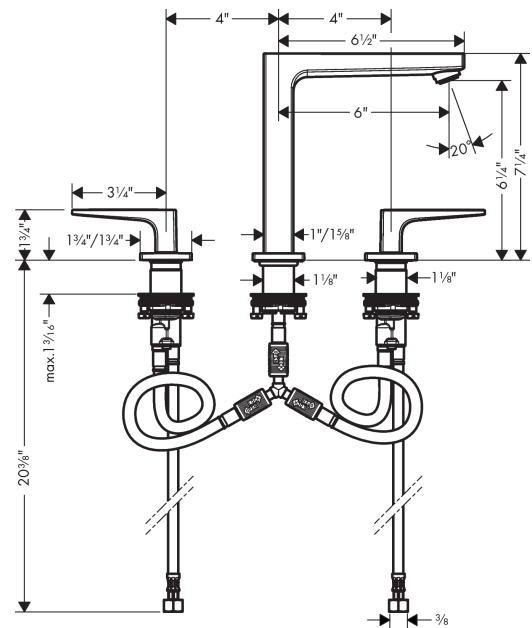

**Metropol**  
**Widespread Faucet 160 with Lever Handles, 1.2 GPM**  
 Finishes : **chrome** Part no. : **32519001**

**Description**

**Features**

- Aerated spray
- Flow: 1.2 GPM (4.5 L/Min)
- 90° ceramic valves
- Does not include: Pop-up assembly

**Item details**

List Price \$ 659.00

**Technology**

**Compliance**

**Product image**

**Scale drawing**

**Metropol**  
**Widespread Faucet 160 with Lever Handles, 1.2 GPM**  
 Finishes : **chrome** Part no. : **32519001**

### Widespread Faucet 160 with Lever Handles, 1.2 GPM

Finishes : **chrome** Part no. : **32519001**

#### Spare parts list

Year of production: >01/18

Pos.	Description	Part no.	Price	PU
1	spout 160 mm	93158000	-	1
2	aerator M24x1 (4,5 l/min)	93202000	-	1
3	service tool	95661000	-	1
4	O-ring 21x1,5	98219000	-	1
5	escutcheon for spout	92906000	-	1
6	flat seal	98749000	-	1
7	O-ring 26x4	92191000	-	1
8	connection hose 200 mm M10x1	92913000	-	1
9	O-ring 8x1,75	97827000	-	1
10	fixing set (Ø 28)	92909000	-	1
11	lever collar	97548000	-	1
12	hose connection angel	92905000	-	1
13	O-Ring 14x1,5	98201000	-	1
14	escutcheon	92915000	-	1
15	handle fixing set	98932000	-	1
16	shut off unit right closing	98817001	-	1
17	shut off unit left closing	95366001	-	1
18	O-ring 33x2,5	92907000	-	1
19	connection hose 400 mm M10x1	92914000	-	1
20	connection hose 18½" M8x0,75 3/8"	96321001	-	1
a	handle for hot water	92916000	-	1
b	handle for cold water	92917000	-	1