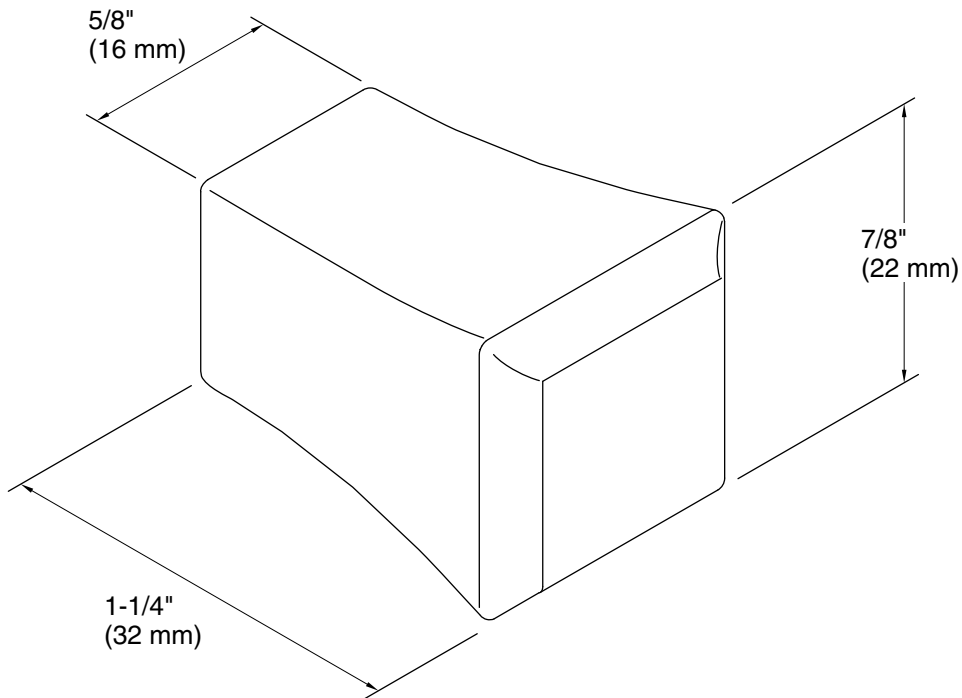

Technical Information

All product dimensions are nominal.

Material: Brass

Notes

Install this product according to the installation instructions.