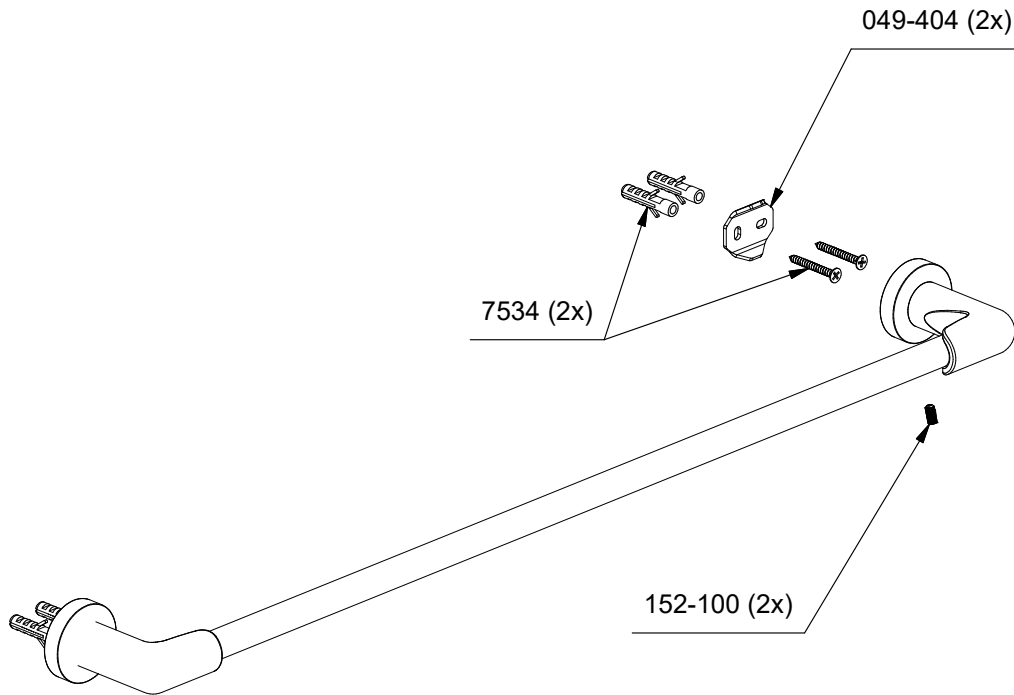

*Sizes, models and finishes may differ from those presented.

***Finish determined by Suffix**

Finish	Description
C	Chrome
PN	Polished Nickel
BK	Black
BG	Brushed Gold

TOOL :

505-025 (Allen key 2.5mm)