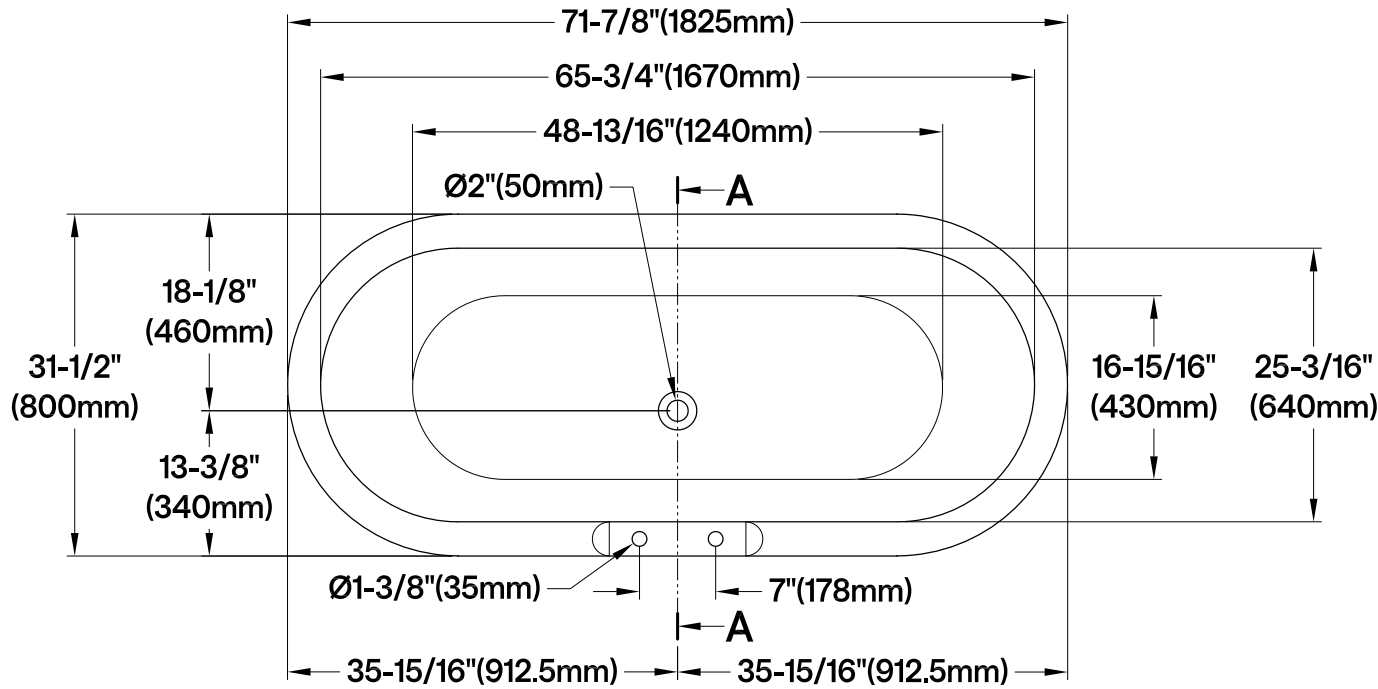

VCT7DE7232NL0,1,2,5,7,8,W

72" Cast Iron Clawfoot Tub with 7" Faucet Drillings

M10 x 20 (4 pcs)

Section A-A