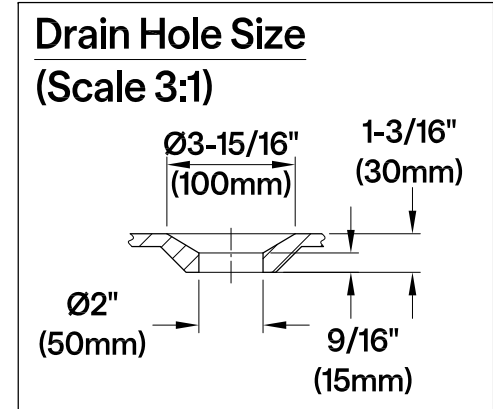

VCT7DE7232NL0,1,2,5,7,8,W

72" Cast Iron Clawfoot Tub with 7" Faucet Drillings

M10 x 20 (4 pcs)

Section A-A