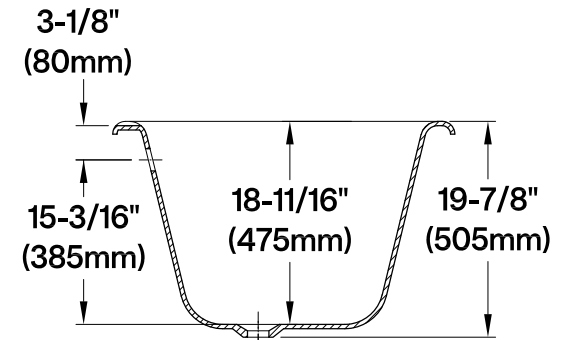

VCT7DE7232NL0,1,2,5,7,8,W

72" Cast Iron Clawfoot Tub with 7" Faucet Drillings

M10 x 20 (4 pcs)

Section A-A