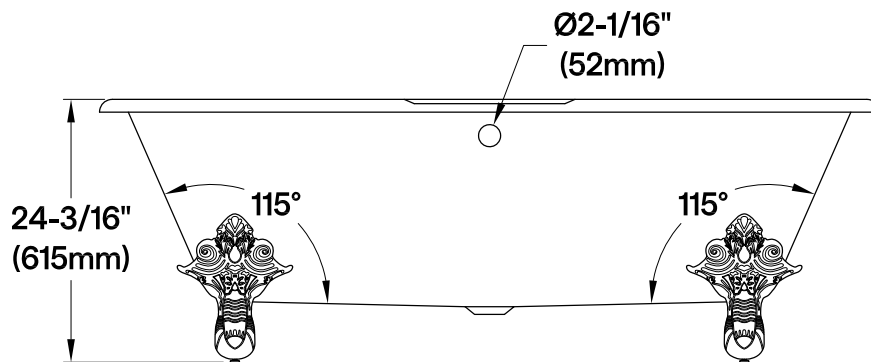

VCT7DE7232NL0,1,2,5,7,8,W

72" Cast Iron Clawfoot Tub with 7" Faucet Drillings

M10 x 20 (4 pcs)

Section A-A