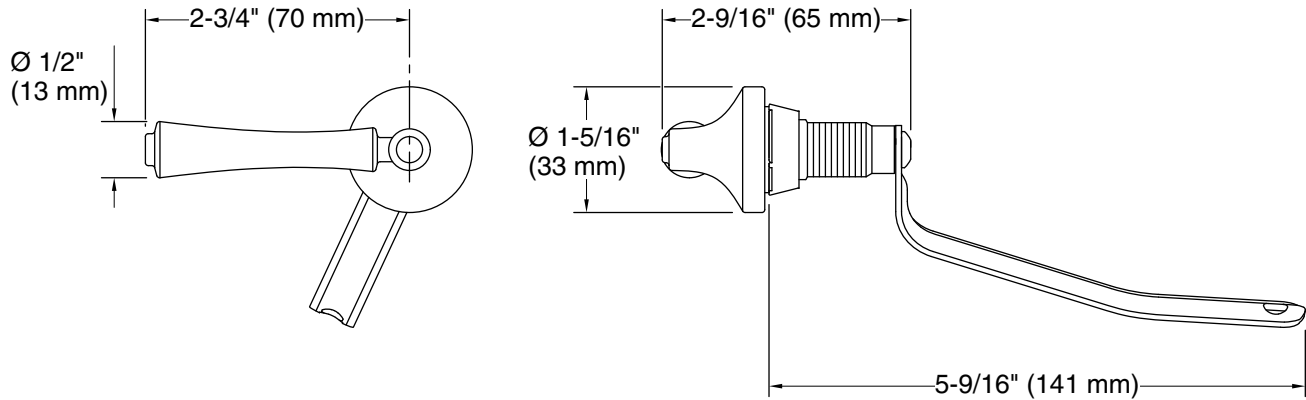

Features

- Left-hand trip lever
- For use with the K-3814 Corbelle toilet

Material

- Premium metal construction for durability and reliability
- KOHLER finishes resist corrosion and tarnishing

Codes/Standards

Technical Information

All product dimensions are nominal.

Material: Zinc

Notes

Install this product according to the installation instructions.