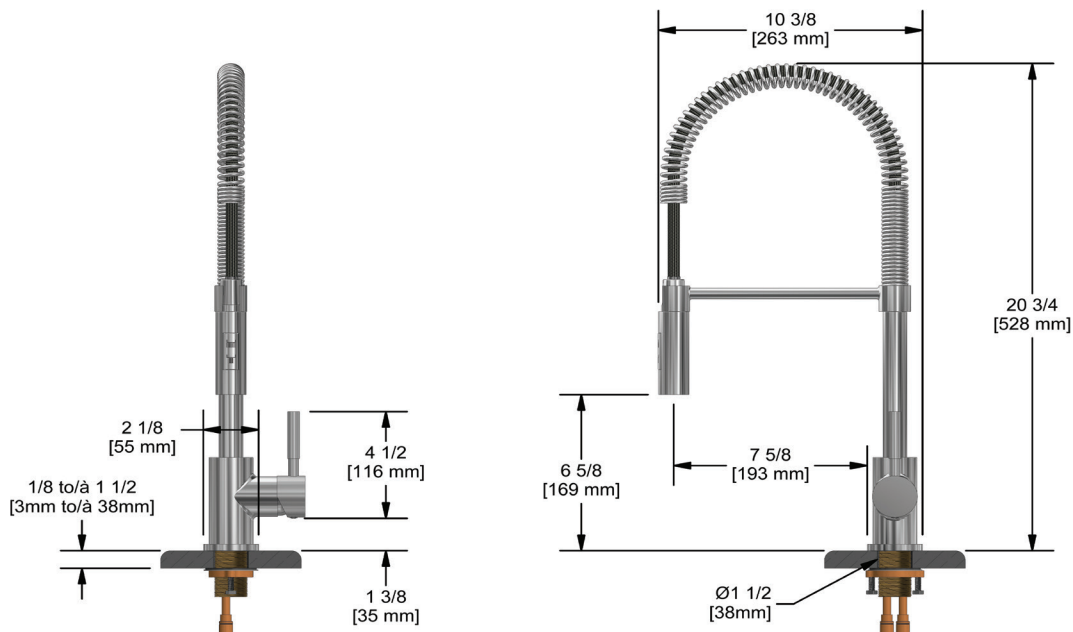

For warranty or additional information, contact:

U.S.A.
houseofrohl.com/support
1-800-777-9762

QUEBEC / MARITIMES / WESTERN CANADA
QUÉBEC / MARITIMES / OUEST CANADIEN
QUEBEC / MARITIMOS / CANADA OCCIDENTAL
houseofrohl.ca/support
1-866-473-8442

ONTARIO
houseofrohl.ca/support
1-800-287-5354