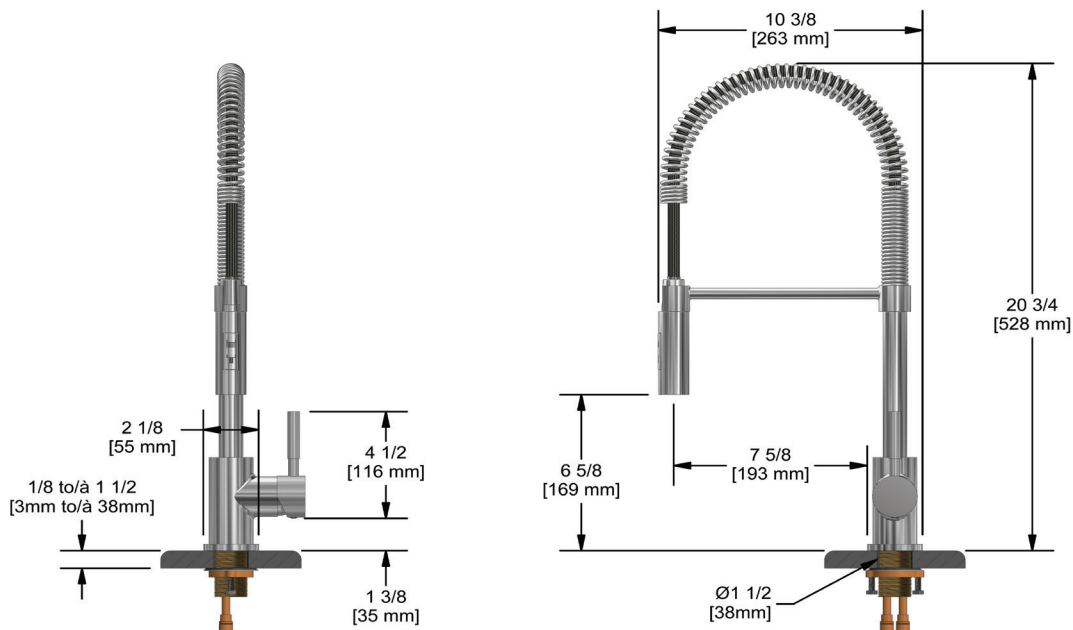

For warranty or additional information, contact:

U.S.A.
houseofrohl.com/support
1-800-777-9762

QUEBEC / MARITIMES / WESTERN CANADA
QUÉBEC / MARITIMES / OUEST CANADIEN
QUEBEC / MARITIMOS / CANADA OCCIDENTAL
houseofrohl.ca/support
1-866-473-8442

ONTARIO
houseofrohl.ca/support
1-800-287-5354