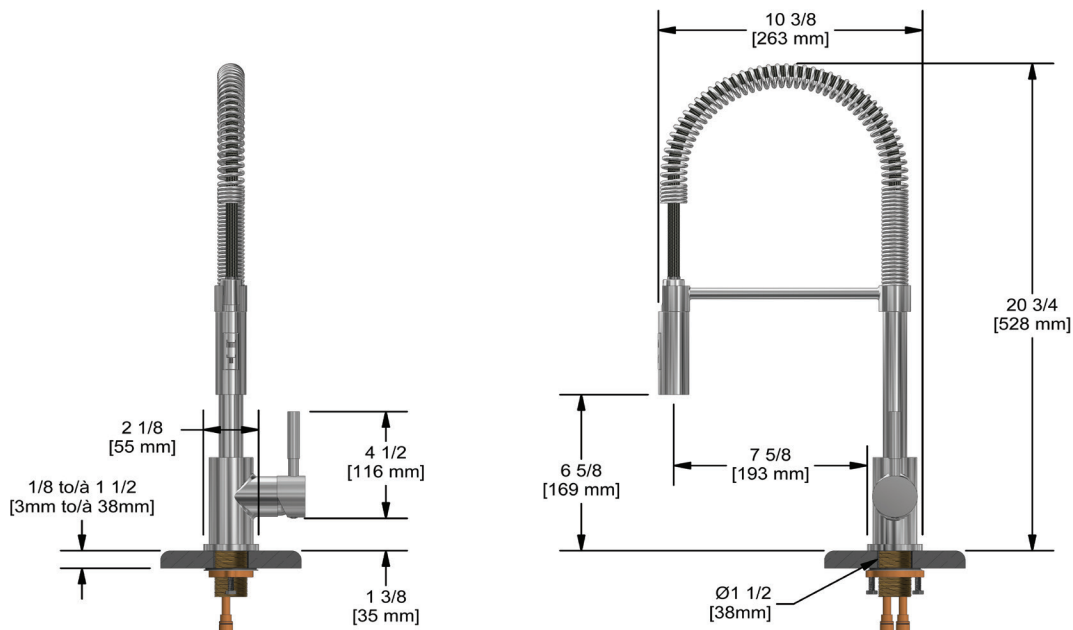

For warranty or additional information, contact:

U.S.A.
houseofrohl.com/support
1-800-777-9762

QUEBEC / MARITIMES / WESTERN CANADA
QUÉBEC / MARITIMOS / OUEST CANADIEN
QUEBEC / MARITIMOS / CANADA OCCIDENTAL
houseofrohl.ca/support
1-866-473-8442

ONTARIO
houseofrohl.ca/support
1-800-287-5354