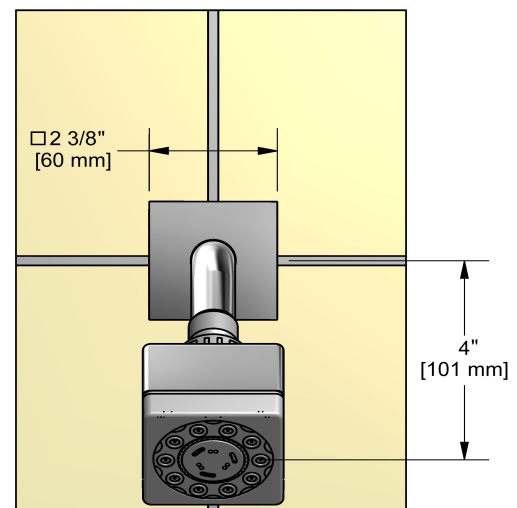

Certifications

- CSA B125.1
- ASME A112.18.1
- CMR248 Approval

cUPC®