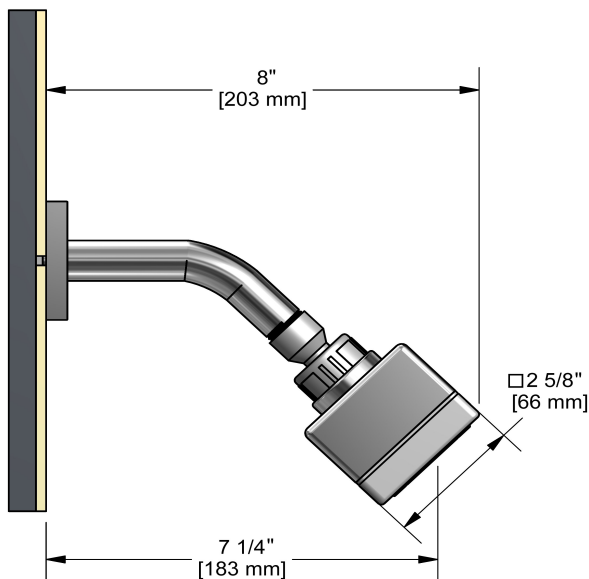

Certifications

- CSA B125.1
- ASME A112.18.1
- CMR248 Approval

cUPC®