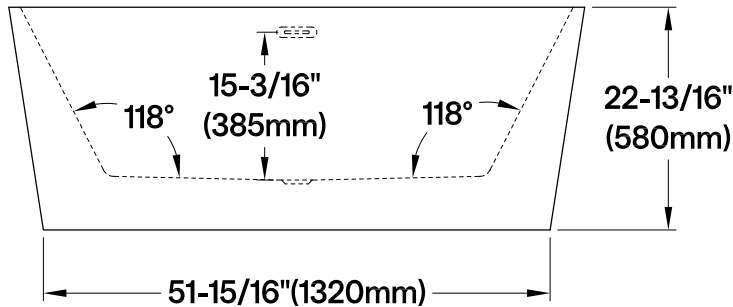

## 59" Acrylic Freestanding Tub with Drain

### Drain Hole Size

#### Scale (3:1)

#### Scale (5:1)

**M14 x 120 (4 pcs)**  
**M14 x 100 (1 pc)**