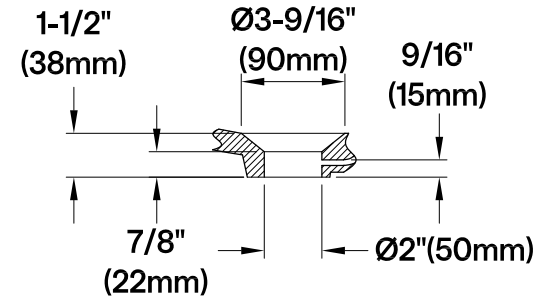

## 59" Acrylic Freestanding Tub with Drain

### Drain Hole Size

#### Scale (3:1)

#### Scale (5:1)

**M14 x 120 (4 pcs)**  
**M14 x 100 (1 pc)**