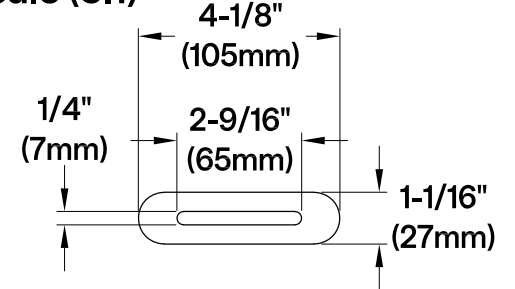

## 59" Acrylic Freestanding Tub with Drain

### Drain Hole Size

#### Scale (3:1)

#### Scale (5:1)

**M14 x 120 (4 pcs)**  
**M14 x 100 (1 pc)**