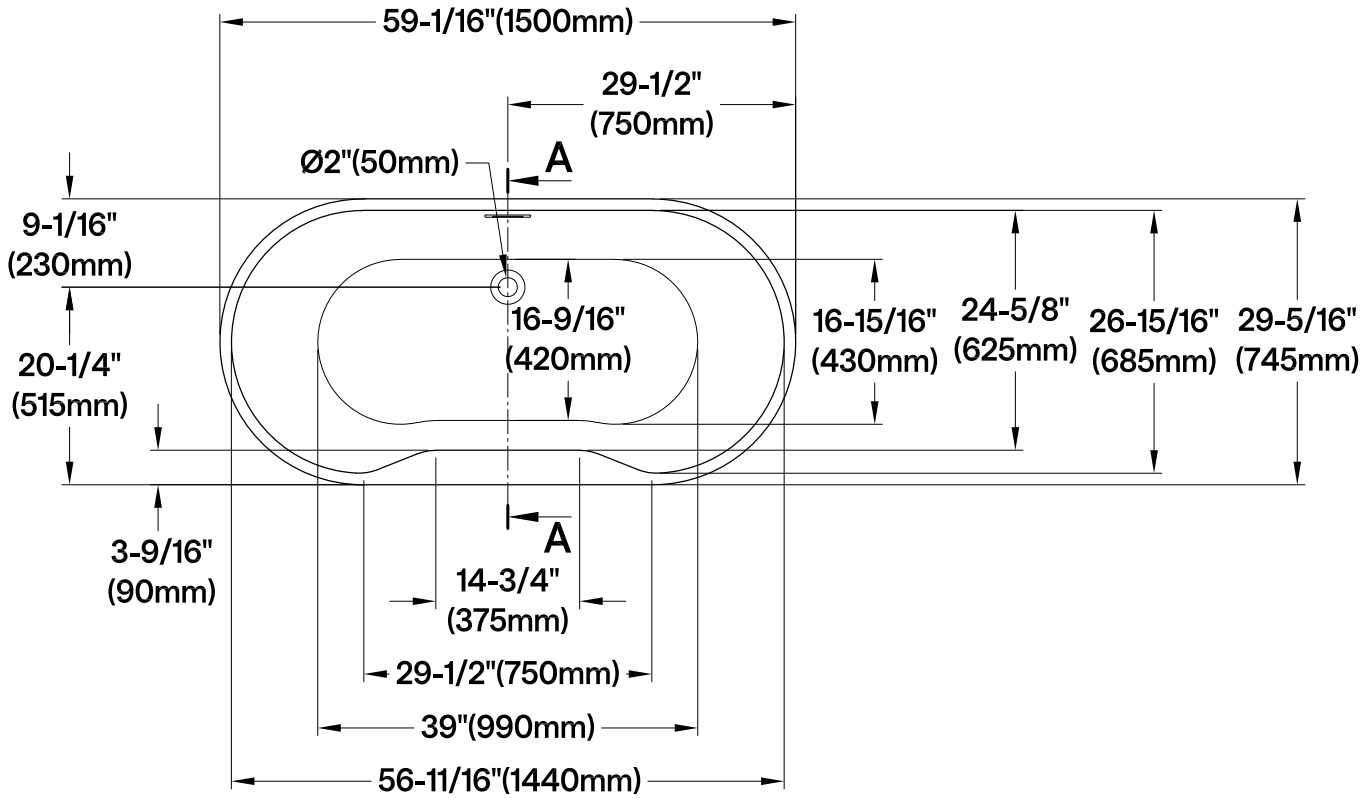

## 59" Acrylic Freestanding Tub with Drain

### Drain Hole Size

#### Scale (3:1)

#### Scale (5:1)

**M14 x 120 (4 pcs)**  
**M14 x 100 (1 pc)**