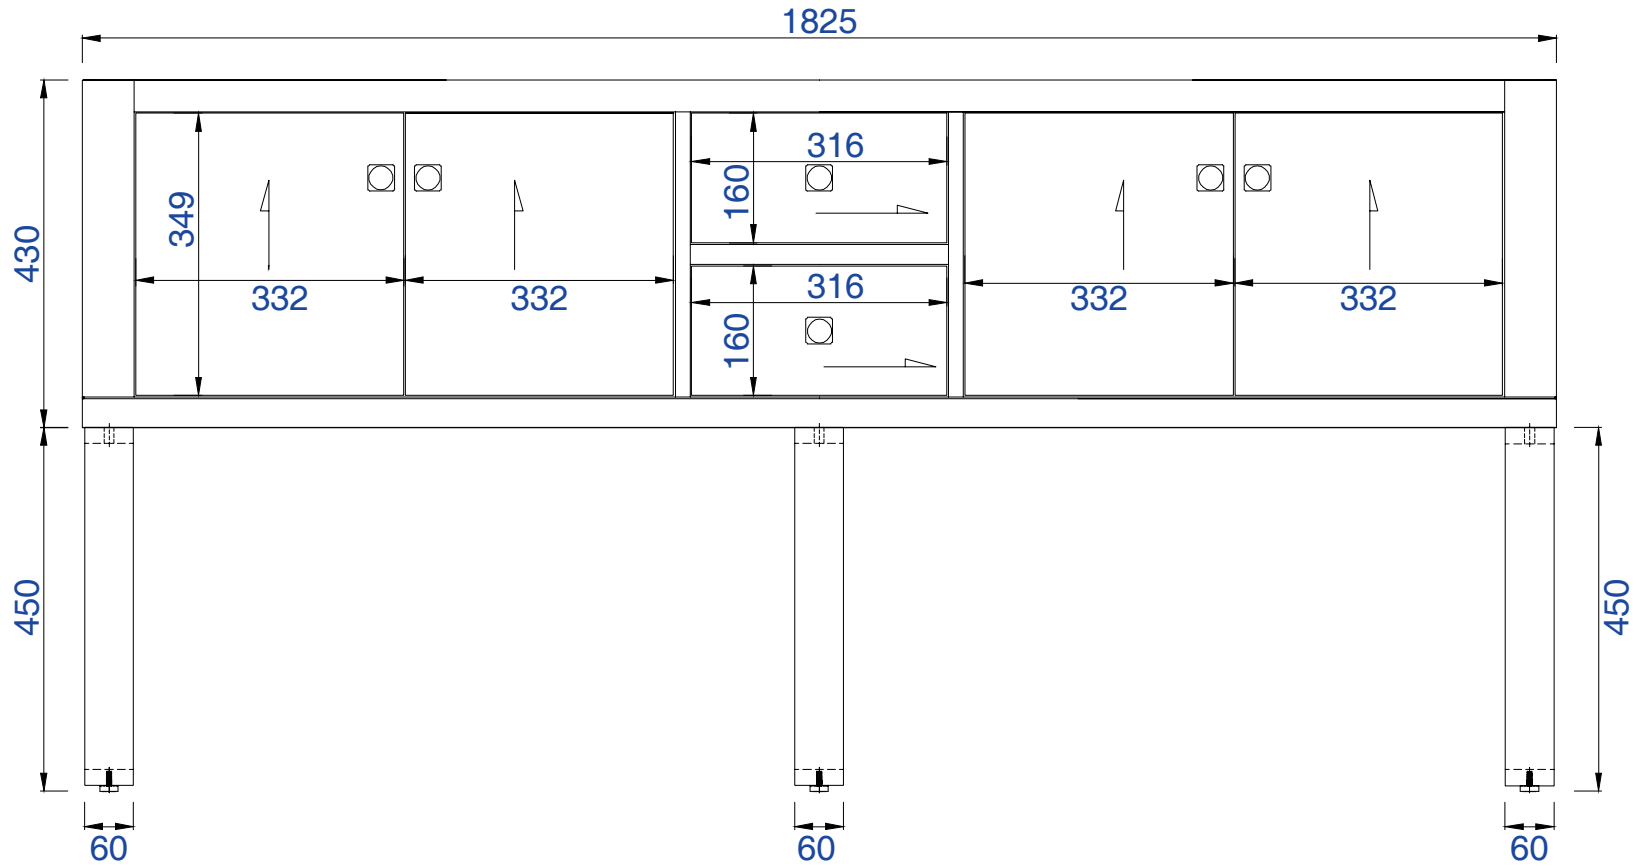

311-V72-MTM

JAMES MARTIN

VANITIES™

Westlake 72" Cabinet

Diagrams with Dimensions
page 03 of 03

NOTE ONE: Countertops are not shown in these diagrams. (Cabinet Only)

NOTE TWO: This vanity does not have a Backsplash

Please consult our website for Countertop Diagrams: www.jamesmartinvanities.com

1825mm

Item Number:

311-V72-MTM

JAMES MARTIN

VANITIES™

Westlake 1825 mm Cabinet

Diagrams with Dimensions
page 01 of 03

311-V72-MTM

JAMES MARTIN

VANITIES™

Westlake 1825 mm Cabinet

Diagrams with Dimensions
page 02 of 03

NOTE ONE: Countertops are not shown in these diagrams. (Cabinet Only)
Please consult our website for Countertop Diagrams: www.jamesmartinvanities.com

1825mm

Item Number:

311-V72-MTM

JAMES MARTIN

VANITIES™

Westlake 1825 mm Cabinet

Diagrams with Dimensions
page 03 of 03

NOTE ONE: Countertops are not shown in these diagrams. (Cabinet Only)