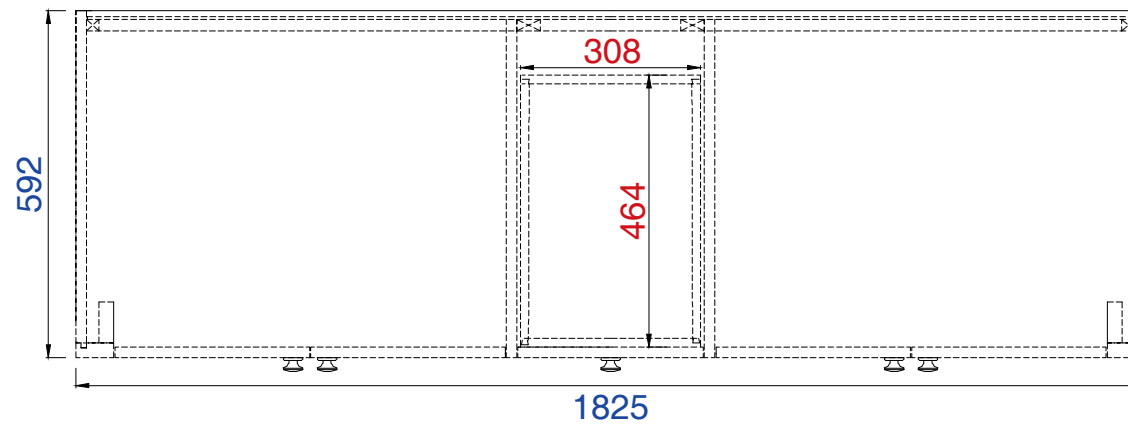

311-V72-MTM

JAMES MARTIN

VANITIES™

Westlake 1825 mm Cabinet

Diagrams with Dimensions
page 02 of 03

NOTE ONE: Countertops are not shown in these diagrams. (Cabinet Only)
Please consult our website for Countertop Diagrams: www.jamesmartinvanities.com

1825mm

Item Number:

311-V72-MTM

JAMES MARTIN

VANITIES™

Westlake 1825 mm Cabinet

Diagrams with Dimensions
page 03 of 03

NOTE ONE: Countertops are not shown in these diagrams. (Cabinet Only)