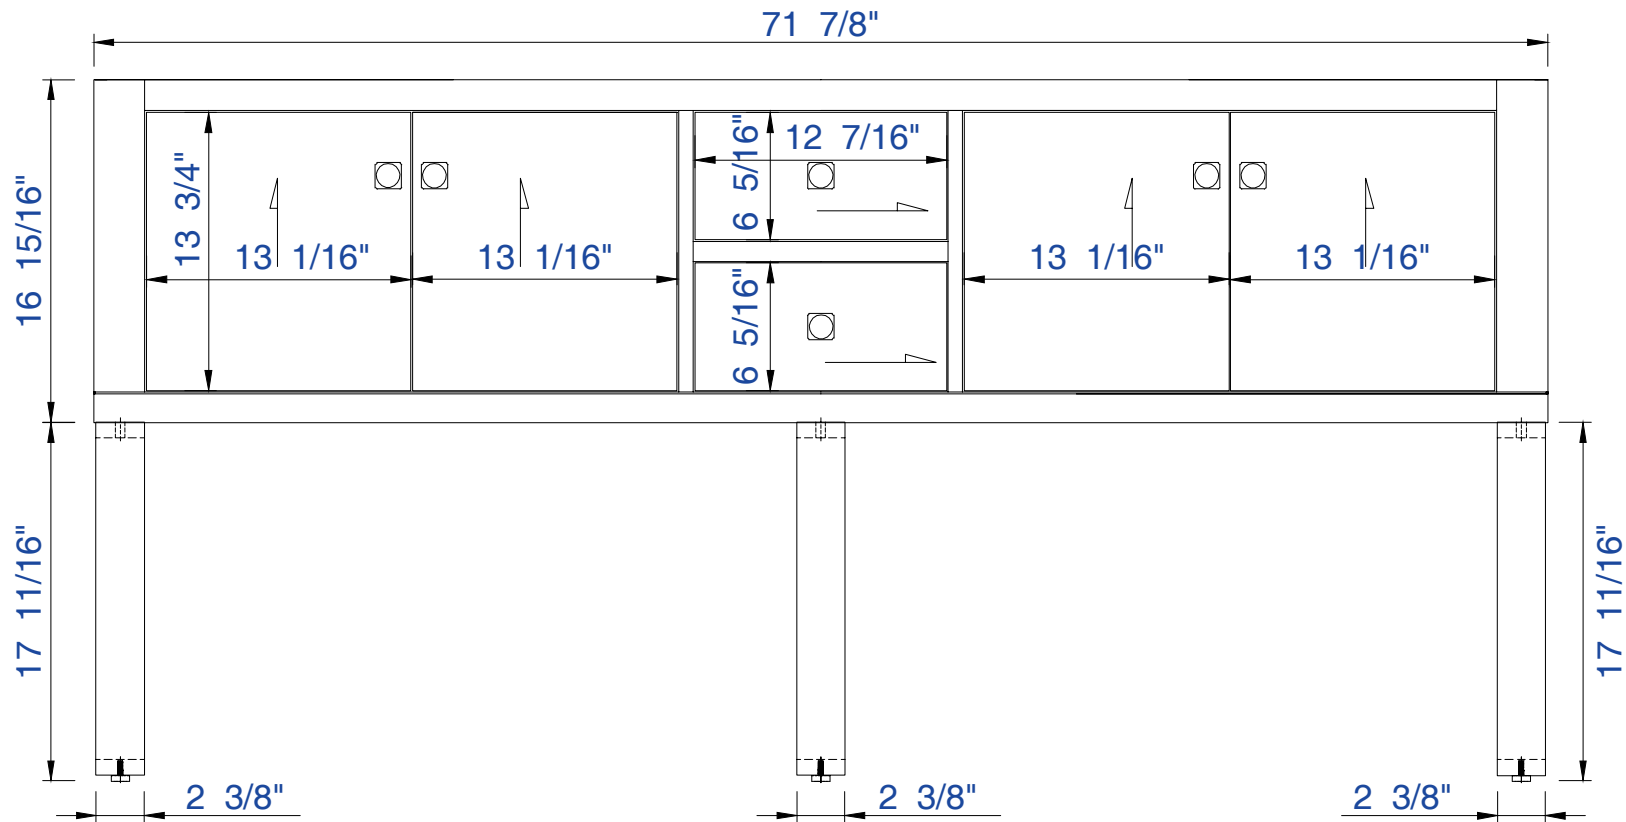

72"

Item Number:

311-V72-MTM

JAMES MARTIN

VANITIES™

Westlake 72" Cabinet

Diagrams with Dimensions
page 01 of 03

NOTE ONE: Countertops are not shown in these diagrams. (Cabinet Only)

Diagrams with Dimensions
page 02 of 03

NOTE ONE: Countertops are not shown in these diagrams. (Cabinet Only)
Please consult our website for Countertop Diagrams: www.jamesmartinvanities.com

72"

Item Number :

Please consult our website for Countertop Diagrams: www.jamesmartinvanities.com

1825mm

Item Number:

311-V72-MTM

JAMES MARTIN

VANITIES™

Westlake 1825 mm Cabinet

Diagrams with Dimensions
page 01 of 03

1825mm

Item Number:

311-V72-MTM

JAMES MARTIN

VANITIES™

Westlake 1825 mm Cabinet

Diagrams with Dimensions
page 03 of 03

NOTE ONE: Countertops are not shown in these diagrams. (Cabinet Only)