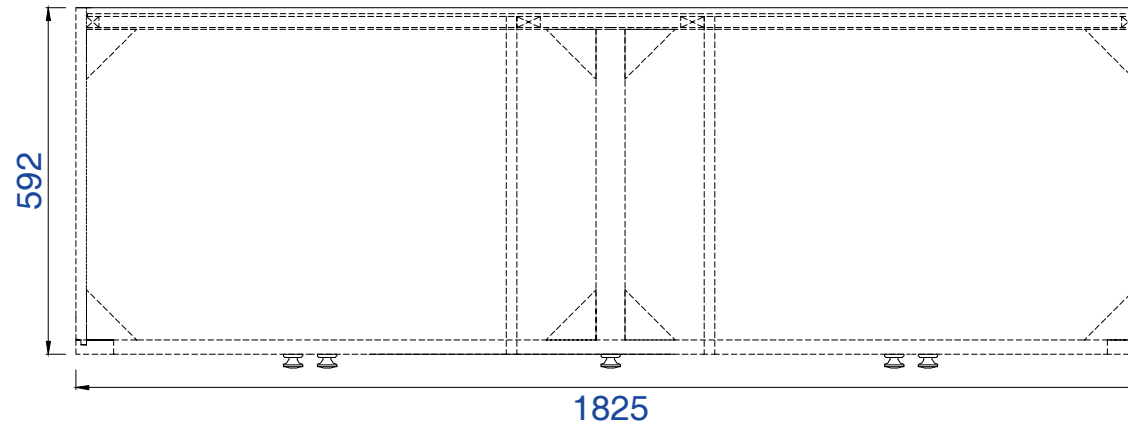

311-V72-MTM

JAMES MARTIN

VANITIES™

Westlake 1825 mm Cabinet

Diagrams with Dimensions
page 02 of 03

NOTE ONE: Countertops are not shown in these diagrams. (Cabinet Only)
Please consult our website for Countertop Diagrams: www.jamesmartinvanities.com

1825mm

Item Number:

311-V72-MTM

JAMES MARTIN

VANITIES™

Westlake 1825 mm Cabinet

Diagrams with Dimensions
page 03 of 03

NOTE ONE: Countertops are not shown in these diagrams. (Cabinet Only)