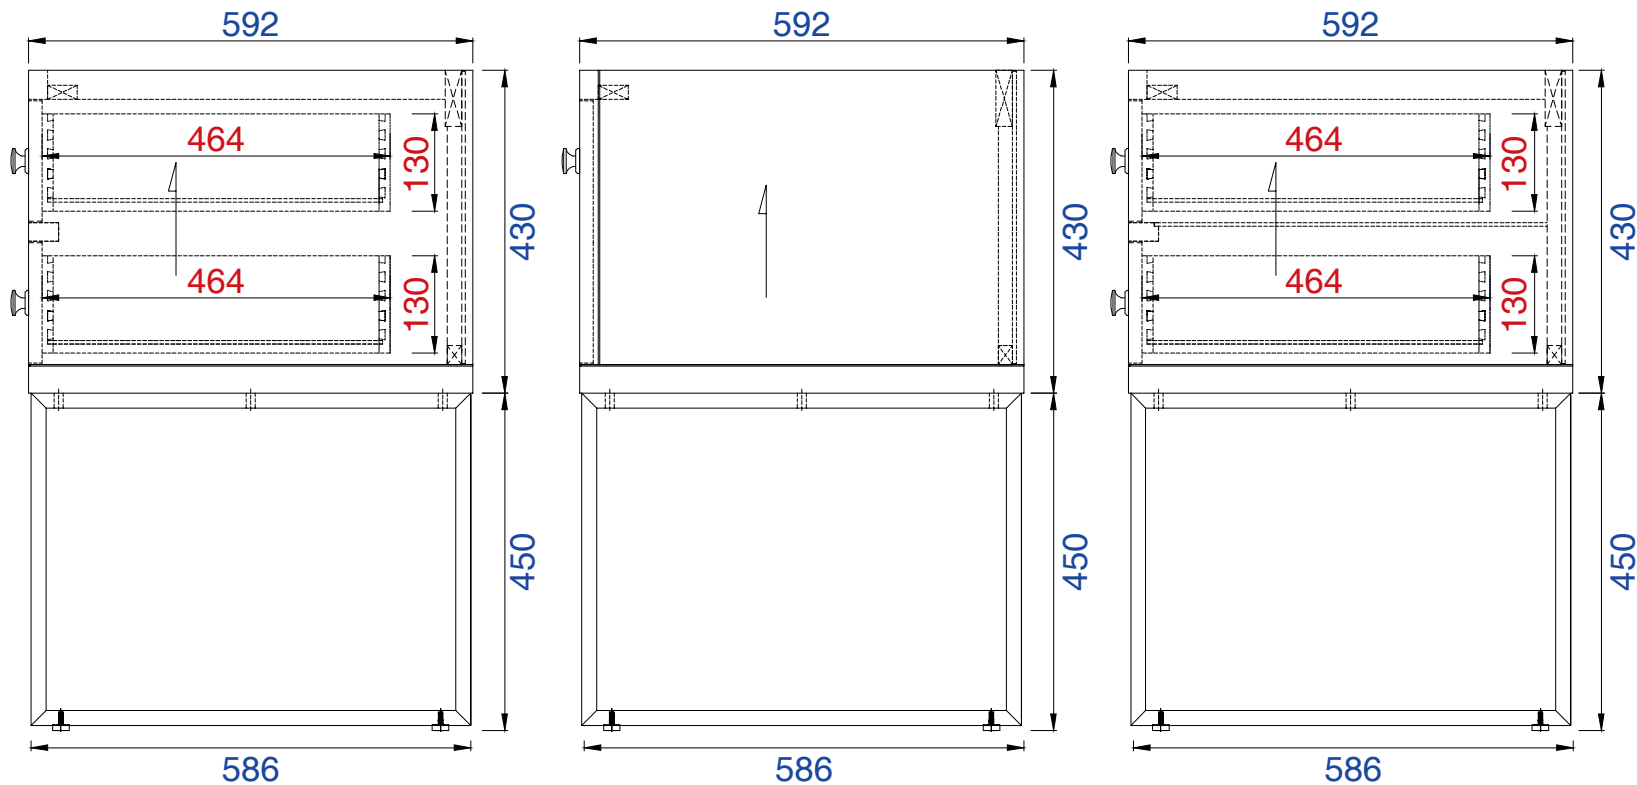

Please consult our website for Countertop Diagrams: www.jamesmartinvanities.com

1825mm

Item Number:

311-V72-MTM

JAMES MARTIN

VANITIES™

Westlake 1825 mm Cabinet

Diagrams with Dimensions
page 01 of 03

311-V72-MTM

JAMES MARTIN

VANITIES™

Westlake 1825 mm Cabinet

Diagrams with Dimensions
page 02 of 03

NOTE ONE: Countertops are not shown in these diagrams. (Cabinet Only)
Please consult our website for Countertop Diagrams: www.jamesmartinvanities.com

1825mm

Item Number:

311-V72-MTM

JAMES MARTIN

VANITIES™

Westlake 1825 mm Cabinet

Diagrams with Dimensions
page 03 of 03

NOTE ONE: Countertops are not shown in these diagrams. (Cabinet Only)