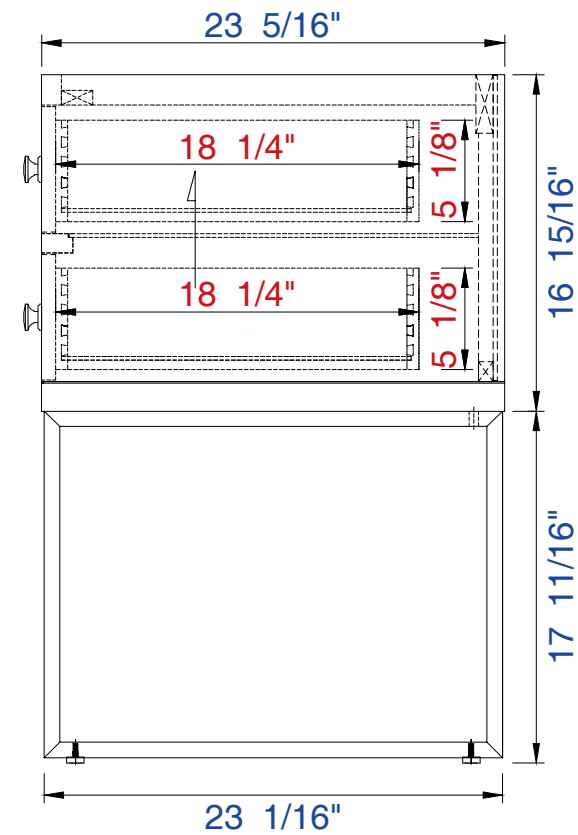

Diagrams with Dimensions
page 02 of 03

NOTE ONE: Countertops are not shown in these diagrams. (Cabinet Only)
Please consult our website for Countertop Diagrams: www.jamesmartinvanities.com

72"

Item Number :

311-V72-MTM

JAMES MARTIN

VANITIES™

Westlake 72" Cabinet

Diagrams with Dimensions
page 03 of 03

NOTE ONE: Countertops are not shown in these diagrams. (Cabinet Only)

NOTE TWO: This vanity does not have a Backsplash

Please consult our website for Countertop Diagrams: www.jamesmartinvanities.com

1825mm

Item Number:

311-V72-MTM

JAMES MARTIN

VANITIES™

Westlake 1825 mm Cabinet

Diagrams with Dimensions
page 01 of 03

1825mm

Item Number:

311-V72-MTM

JAMES MARTIN

VANITIES™

Westlake 1825 mm Cabinet

Diagrams with Dimensions
page 03 of 03

NOTE ONE: Countertops are not shown in these diagrams. (Cabinet Only)