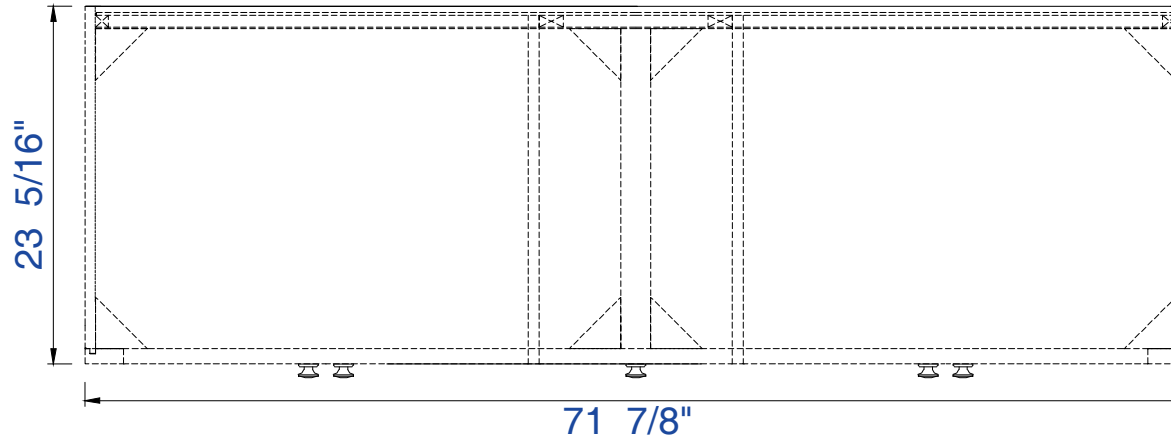

72"

Item Number:

311-V72-MTM

JAMES MARTIN

VANITIES™

Westlake 72" Cabinet

Diagrams with Dimensions
page 01 of 03

NOTE ONE: Countertops are not shown in these diagrams. (Cabinet Only)

Diagrams with Dimensions
page 02 of 03

NOTE ONE: Countertops are not shown in these diagrams. (Cabinet Only)
Please consult our website for Countertop Diagrams: www.jamesmartinvanities.com

72"

Item Number :

Please consult our website for Countertop Diagrams: www.jamesmartinvanities.com

1825mm

Item Number:

311-V72-MTM

JAMES MARTIN

VANITIES™

Westlake 1825 mm Cabinet

Diagrams with Dimensions
page 01 of 03

1825mm

Item Number:

311-V72-MTM

JAMES MARTIN

VANITIES™

Westlake 1825 mm Cabinet

Diagrams with Dimensions
page 03 of 03

NOTE ONE: Countertops are not shown in these diagrams. (Cabinet Only)