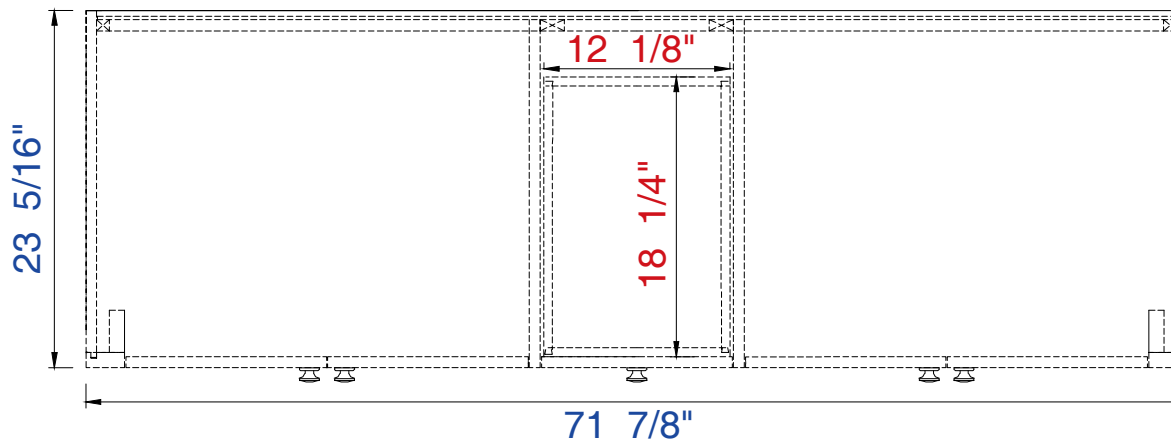

72"

Item Number:

311-V72-MTM

JAMES MARTIN

VANITIES™

Westlake 72" Cabinet

Diagrams with Dimensions
page 01 of 03

NOTE ONE: Countertops are not shown in these diagrams. (Cabinet Only)

Diagrams with Dimensions
page 02 of 03

NOTE ONE: Countertops are not shown in these diagrams. (Cabinet Only)
Please consult our website for Countertop Diagrams: www.jamesmartinvanities.com

72"

Item Number :

Please consult our website for Countertop Diagrams: www.jamesmartinvanities.com

1825mm

Item Number:

311-V72-MTM

JAMES MARTIN

VANITIES™

Westlake 1825 mm Cabinet

Diagrams with Dimensions
page 01 of 03

1825mm

Item Number:

311-V72-MTM

JAMES MARTIN

VANITIES™

Westlake 1825 mm Cabinet

Diagrams with Dimensions
page 03 of 03

NOTE ONE: Countertops are not shown in these diagrams. (Cabinet Only)