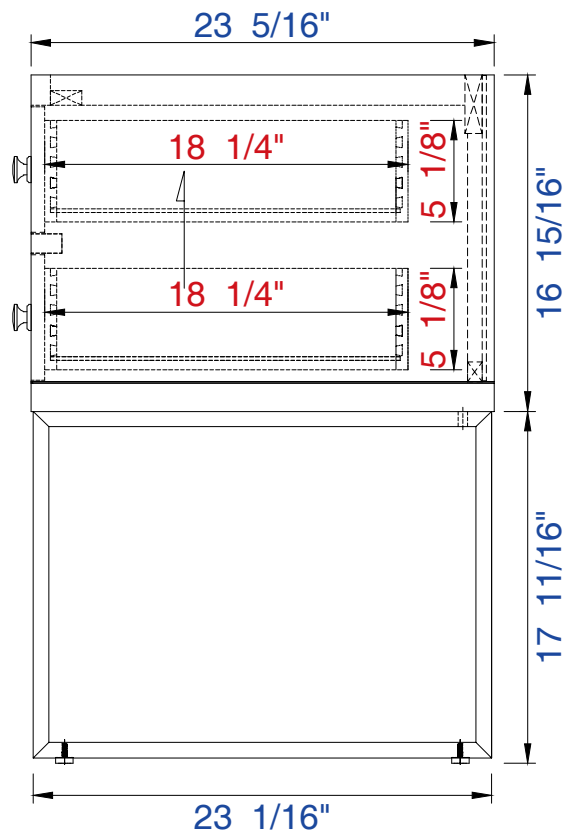

Diagrams with Dimensions
page 02 of 03

NOTE ONE: Countertops are not shown in these diagrams. (Cabinet Only)
Please consult our website for Countertop Diagrams: www.jamesmartinvanities.com

72"

Item Number :

311-V72-MTM

JAMES MARTIN

VANITIES™

Westlake 72" Cabinet

Diagrams with Dimensions
page 03 of 03

NOTE ONE: Countertops are not shown in these diagrams. (Cabinet Only)

NOTE TWO: This vanity does not have a Backsplash

Please consult our website for Countertop Diagrams: www.jamesmartinvanities.com

1825mm

Item Number:

311-V72-MTM

JAMES MARTIN

VANITIES™

Westlake 1825 mm Cabinet

Diagrams with Dimensions
page 01 of 03

1825mm

Item Number:

311-V72-MTM

JAMES MARTIN

VANITIES™

Westlake 1825 mm Cabinet

Diagrams with Dimensions
page 03 of 03

NOTE ONE: Countertops are not shown in these diagrams. (Cabinet Only)