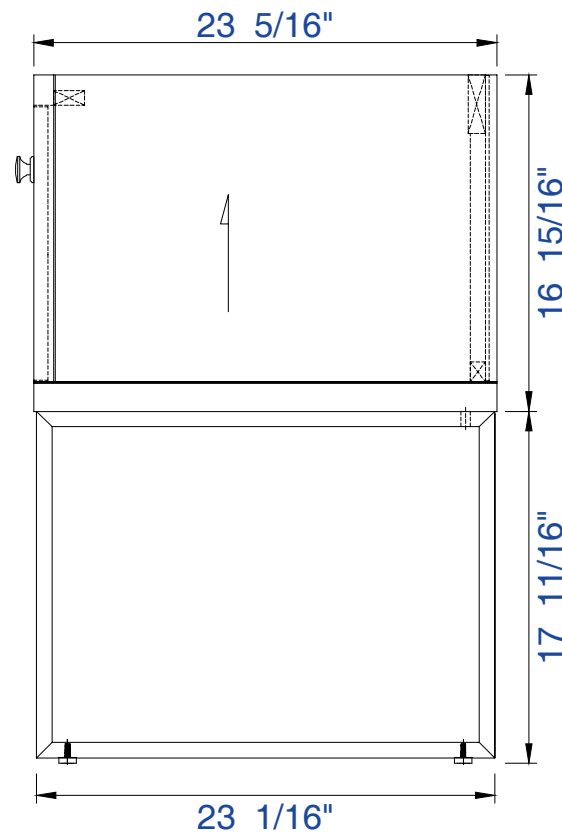

Diagrams with Dimensions
page 02 of 03

NOTE ONE: Countertops are not shown in these diagrams. (Cabinet Only)
Please consult our website for Countertop Diagrams: www.jamesmartinvanities.com

72"

Item Number :

311-V72-MTM

JAMES MARTIN

VANITIES™

Westlake 72" Cabinet

Diagrams with Dimensions
page 03 of 03

NOTE ONE: Countertops are not shown in these diagrams. (Cabinet Only)

NOTE TWO: This vanity does not have a Backsplash

Please consult our website for Countertop Diagrams: www.jamesmartinvanities.com

1825mm

Item Number:

311-V72-MTM

JAMES MARTIN

VANITIES™

Westlake 1825 mm Cabinet

Diagrams with Dimensions
page 01 of 03

1825mm

Item Number:

311-V72-MTM

JAMES MARTIN

VANITIES™

Westlake 1825 mm Cabinet

Diagrams with Dimensions
page 03 of 03

NOTE ONE: Countertops are not shown in these diagrams. (Cabinet Only)