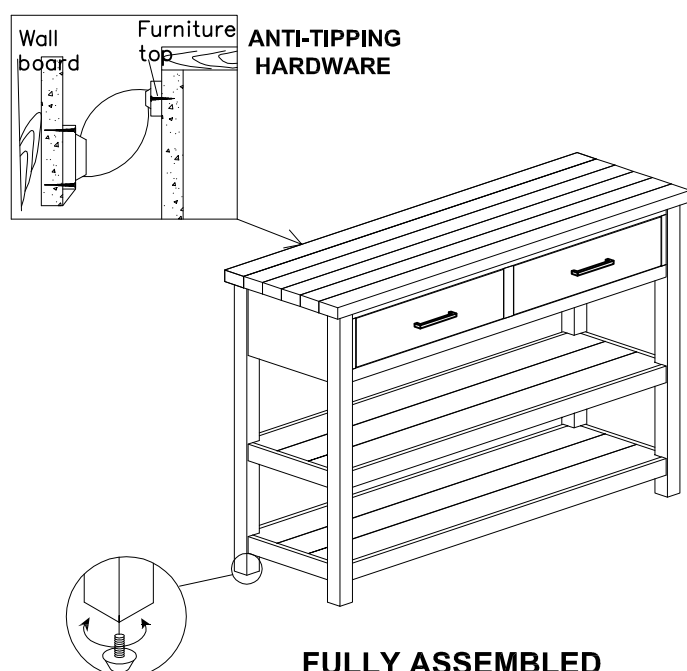

DUBOIS SERVER ASSEMBLY INSTRUCTIONS

PARTS PACKING CONFIGURATION

- A. TOP 1 PC
- B. LEG 4 PCS
- C. SHELF 2 PCS

HARDWARE ENCLOSED IN CARTON

DUBOIS SERVER FULLY ASSEMBLED

No	Description	Photo	Quantity
1	ALLEN BOLT (1/4" x 2")		16 PCS
2	LOCK WASHER (1/4")		16 PCS
3	FLAT WASHER (1/4")		16 PCS
4	ALLEN KEY(1/4")		1 PC

STEP 1:

STEP 2:

STEP 3:

IF THE UNIT IS NOT LEVEL ON YOUR FLOOR, PLEASE ADJUST LEVELERS ON UNDERSIDE OF LEGS (B).