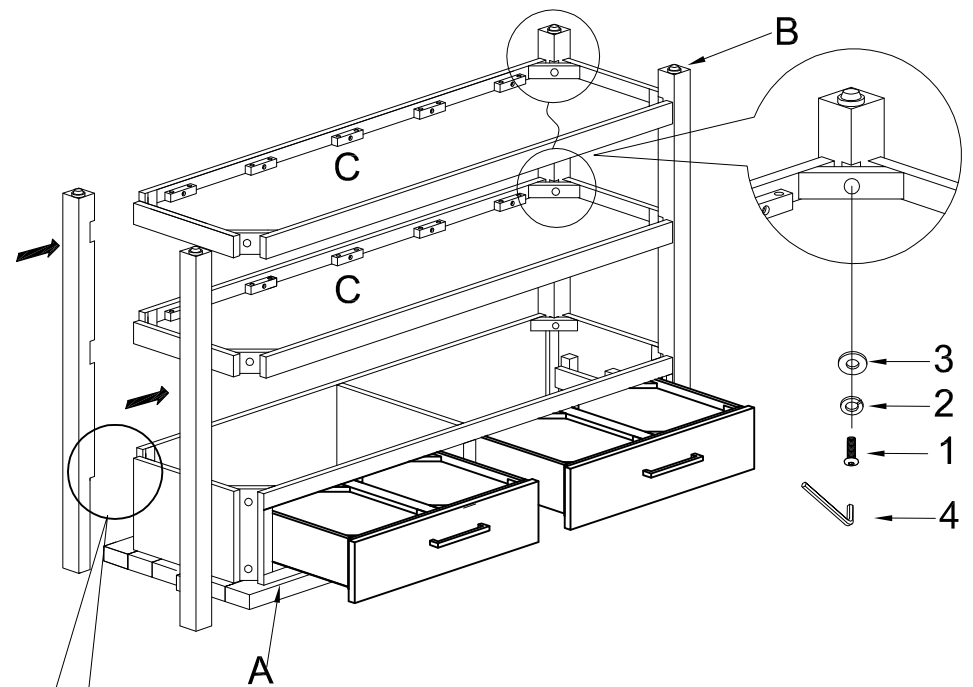

DUBOIS SERVER ASSEMBLY INSTRUCTIONS

PARTS PACKING CONFIGURATION

- A. TOP 1 PC
- B. LEG 4 PCS
- C. SHELF 2 PCS

HARDWARE ENCLOSED IN CARTON

DUBOIS SERVER FULLY ASSEMBLED

No	Description	Photo	Quantity
1	ALLEN BOLT (1/4" x 2")		16 PCS
2	LOCK WASHER (1/4")		16 PCS
3	FLAT WASHER (1/4")		16 PCS
4	ALLEN KEY(1/4")		1 PC

STEP 1:

STEP 2:

STEP 3:

IF THE UNIT IS NOT LEVEL ON YOUR FLOOR, PLEASE ADJUST LEVELERS ON UNDERSIDE OF LEGS (B).