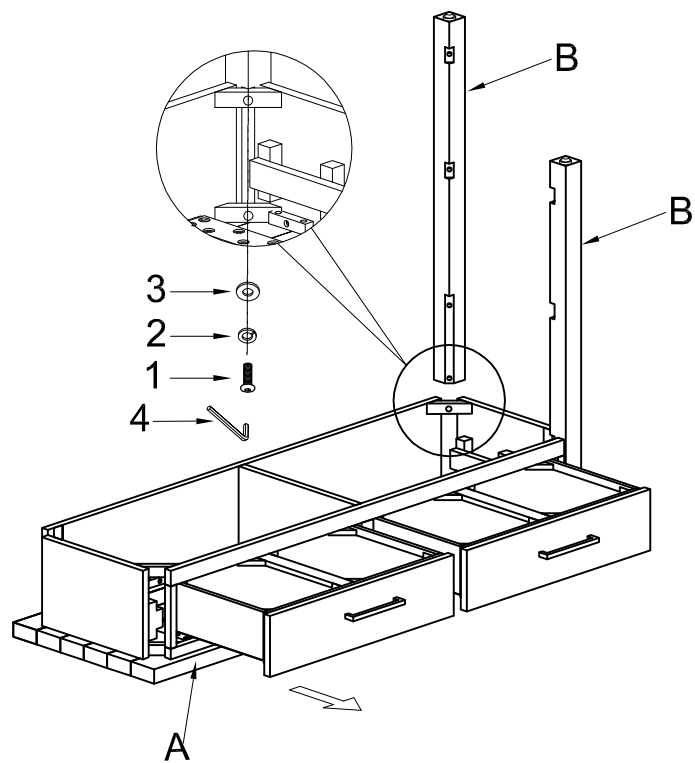

DUBOIS SERVER ASSEMBLY INSTRUCTIONS

PARTS PACKING CONFIGURATION

- A. TOP 1 PC
- B. LEG 4 PCS
- C. SHELF 2 PCS

HARDWARE ENCLOSED IN CARTON

DUBOIS SERVER FULLY ASSEMBLED

No	Description	Photo	Quantity
1	ALLEN BOLT (1/4" x 2")		16 PCS
2	LOCK WASHER (1/4")		16 PCS
3	FLAT WASHER (1/4")		16 PCS
4	ALLEN KEY(1/4")		1 PC

STEP 1:

STEP 2:

STEP 3:

IF THE UNIT IS NOT LEVEL ON YOUR FLOOR, PLEASE ADJUST LEVELERS ON UNDERSIDE OF LEGS (B).