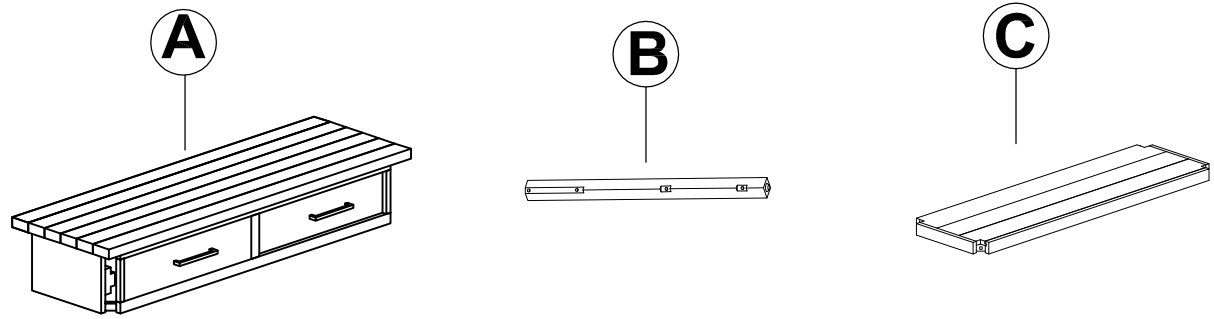

DUBOIS SERVER ASSEMBLY INSTRUCTIONS

PARTS PACKING CONFIGURATION

- A. TOP 1 PC
- B. LEG 4 PCS
- C. SHELF 2 PCS

HARDWARE ENCLOSED IN CARTON

DUBOIS SERVER FULLY ASSEMBLED

No	Description	Photo	Quantity
1	ALLEN BOLT (1/4" x 2")		16 PCS
2	LOCK WASHER (1/4")		16 PCS
3	FLAT WASHER (1/4")		16 PCS
4	ALLEN KEY(1/4")		1 PC

STEP 1:

STEP 2:

STEP 3:

IF THE UNIT IS NOT LEVEL ON YOUR FLOOR, PLEASE ADJUST LEVELERS ON UNDERSIDE OF LEGS (B).