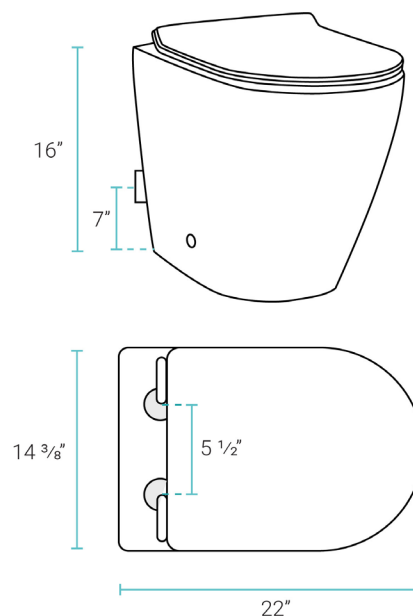

Required Components (sold separately):

- Wall Actuator: SM-WC001, SM-WC002, SM-WC003 *
- In-Wall Tank Carrier System: SM-WC324, SM-WC326

* Color & style options available