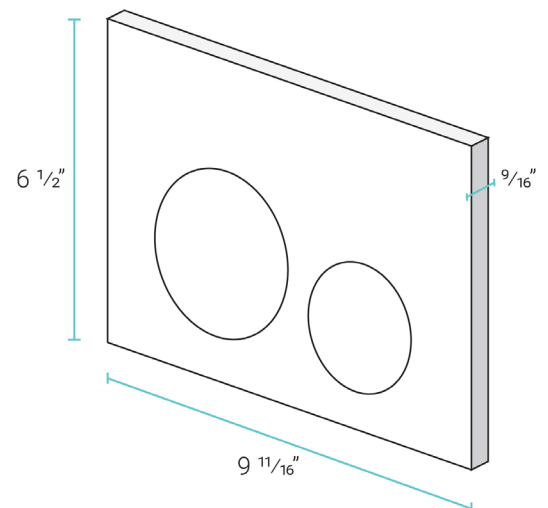

Specifications:

- N.W: 2.0 lb.
- L: 9 11/16" x W: 9/16" x H: 6 1/2"

Included Parts:

- Flush Actuator: SM-WC001Z

Compatible Parts (sold separately):

- Residential Concealed In-Wall Toilet Tank for Back-to-Wall Toilet: SM-WC324
- Commercial Concealed In-Wall Toilet Tank for Back-to-Wall Toilet: SM-WC326
- Residential Concealed In-Wall Toilet Tank for Wall-Hung Toilet: SM-WC424
- Commercial Concealed In-Wall Toilet Tank for Wall-Hung Toilet: SM-WC426

Installation:

- In-wall

Specifications:

- N.W: 8.13 lb.
- L: 24" x W: 3 1/4" x H: 28 15/16"

Included Parts:

- Discharge Pipe: SM-CPT24
- Flush Valve: SM-CPT30
- Flush Valve Holder: SM-CPT35
- Inlet / Outlet Pipes: SM-CPT42
- Water Tank Pipe: SM-CPT86
- Fill Valve: SM-CPT53
- Tank O-Ring: SM-CPT69
- Water Supply Line: SM-CPT70
- Inlet O-Ring: SM-CPT87
- Flush Valve Set Board: SM-CPT89
- Fill Valve Clip: SM-CPT92
- Kit Pack: SM-CPT98