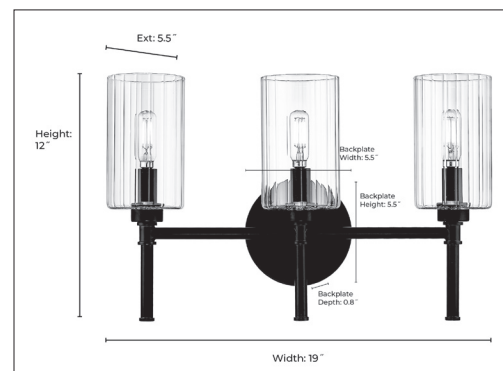

9923

CHASTINE THREE LIGHT VANITY

FINISH

BN - Brushed Nickel
MB - Matte Black
MG - Modern Gold
PN - Polished Nickel

DIMENSIONS

Width 19"
Height 12"
Ext. 5.5"
Backplate Width 5.5"
Backplate Height 5.5"
Backplate Depth 0.8"
Weight 4.75 lbs

MATERIAL

Steel

GLASS

Clear Beveled

LAMPING

Bulbs 3-Candle
Bulb Base Candelabra (E12)
Watts per Bulb 60W
Voltage 120V
Total Wattage 180W
Bulbs Included No

CERTIFICATION

ETL Listed Damp Location

ITEM NUMBER

SKUs 9923 BN
9923 MB
9923 MG
9923 PN

9923 MG

9923 BN

9923 MB

9923 PN

Millennium Lighting
105 Declaration Drive
McDonough, GA 30253
www.millenniumlighting.com