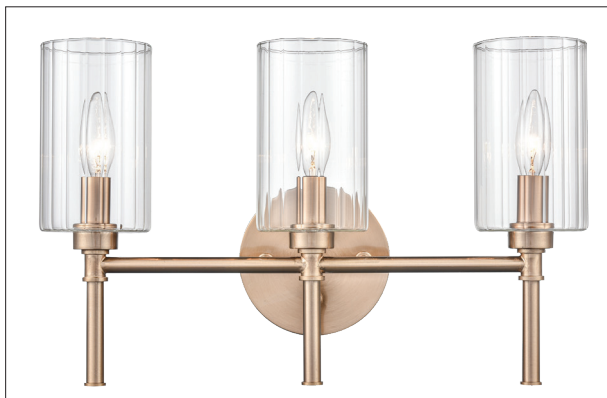

9923

CHASTINE THREE LIGHT VANITY

FINISH

BN - Brushed Nickel
MB - Matte Black
MG - Modern Gold
PN - Polished Nickel

DIMENSIONS

Width 19"
Height 12"
Ext. 5.5"
Backplate Width 5.5"
Backplate Height 5.5"
Backplate Depth 0.8"
Weight 4.75 lbs

MATERIAL

Steel

GLASS

Clear Beveled

LAMPING

Bulbs 3-Candle
Bulb Base Candelabra (E12)
Watts per Bulb 60W
Voltage 120V
Total Wattage 180W
Bulbs Included No

CERTIFICATION

ETL Listed Damp Location

ITEM NUMBER

SKUs 9923 BN
9923 MB
9923 MG
9923 PN

9923 MG

9923 BN

9923 MB

9923 PN

Millennium Lighting
105 Declaration Drive
McDonough, GA 30253
www.millenniumlighting.com