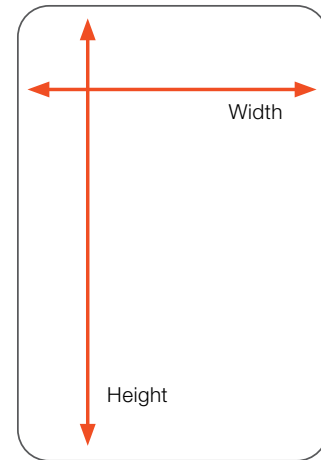

COMPLETE REPLACEMENT KIT

Features

- Complete replacement RV window kit
- Includes trim ring, screws, and foam seal for easy installation (sealant sold separately)
- Heavy-duty construction ensures long-lasting performance and durability
- Tempered glass resists cracking, chipping, and shattering
- Tinted glass blocks sunlight, heat, and enhances privacy
- Latching mechanism and sealing gaskets keep your RV secure and dry
- Built-in water weep system directs water away from the window
- Aluminum frame resists corrosion and extends the window's lifespan
- Black trim ring ensures a clean, fast, and simple installation
- Sliding window includes fine mesh screen to keep insects out
- Ventilation design helps maintain comfortable temperatures inside
- Reduces reliance on heating and cooling, saving energy and costs
- Compatible with walls 15/16", 1-3/8", and slightly thicker up to 1/16"
- Windows can accommodate wall thicknesses ranging from 1/2" to 3"
- Corner radius measures 3.125" for a precise fit
- Horizontal slider models can be used on driver or passenger sides
- Multiple sizes, frame options, glass options, and slider types available

How to measure

Part #	Description	Rough Opening*
2025069054	Lippert 8800 Series RV Window - Horizontal Slider	18"W x 22"H
2025069040	Lippert 8800 Series RV Window - Horizontal Slider	24"W x 15"H
2025069044	Lippert 8800 Series RV Window - Horizontal Slider	30"W x 15"H
2025069043	Lippert 8800 Series RV Window - Horizontal Slider	30"W x 20"H
2025069048	Lippert 8800 Series RV Window - Horizontal Slider	36"W x 15"H
2025069051	Lippert 8800 Series RV Window - Horizontal Slider	48"W x 12"H
2025069046	Lippert 8800 Series RV Window - Horizontal Slider	48"W x 22"H
2025069041	Lippert 8800 Series RV Window - Horizontal Slider	48"W x 29"H
2025069045	Lippert 8800 Series RV Window - Horizontal Slider	60"W x 29"H
2025069052	Lippert 8800 Series RV Window - Vertical Slider, Square Corner	18"W x 22"H
2025069059	Lippert 8800 Series RV Window - Vertical Slider, Square Corner	18"W x 24"H
2025069055	Lippert 8800 Series RV Window - Vertical Slider	12"W x 22"H
2025069056	Lippert 8800 Series RV Window - Vertical Slider	15"W x 22"H
2025069047	Lippert 8800 Series RV Window - Vertical Slider	18"W x 22"H
2025069061	Lippert 8800 Series RV Window - Vertical Slider	24"W x 20"H
2025069039	Lippert 8800 Series RV Window - Vertical Slider	24"W x 22"H
2025069042	Lippert 8800 Series RV Window - Vertical Slider	24"W x 29"H
2025069053	Lippert 8800 Series RV Window - Vertical Slider	24"W x 35"H
2025069057	Lippert 8800 Series RV Window - Vertical Slider	24"W x 36"H
2025069060	Lippert 8800 Series RV Window - Horizontal Slider, Square Corner, Mirrored Glass	48"W x 36"H
2025069058	Lippert 8800 Series RV Window - Horizontal Slider, Red Latch Escape	60"W x 29"H

*Note: Please measure carefully before buying and installing. The dimension shown in the description is the "rough opening." The actual window is about 3/8" smaller in width and in height. For slightly thicker walls, there may be a small gap between the trim ring and the window frame. This is acceptable as long as the gap is invisible.