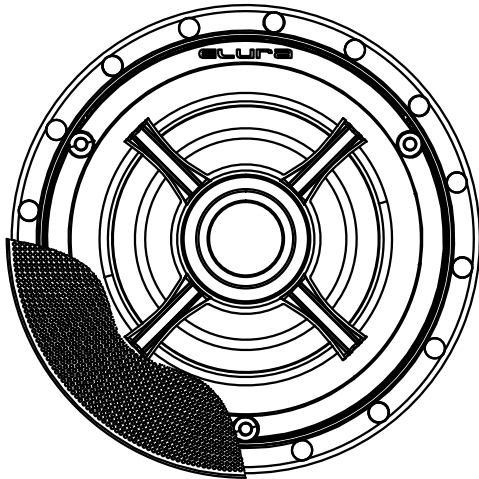

S4

S4

in-ceiling, zero bezel speaker, pair

woofer: 4" carbonX cone, silhouette surround

tweeter: 1" XL chambered silk dome, pivoting, ferrofluid cooled

power: 5-75 watts

freq response: 58-20 kHz

overall dimensions: Ø6.44" x 3.73"

impedance: 8Ω

sensitivity: 89 dB

cutout dimensions: Ø5.70"

ELURa

SOUND + PERFORMANCE