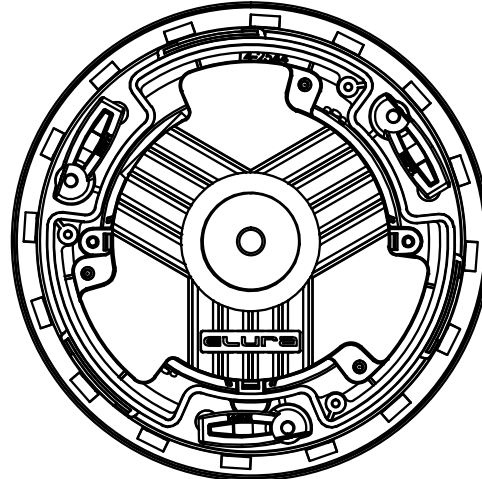

S4

S4

in-ceiling, zero bezel speaker, pair

woofer: 4" carbonX cone, silhouette surround

tweeter: 1" XL chambered silk dome, pivoting, ferrofluid cooled

power: 5-75 watts

freq response: 58-20 kHz

overall dimensions: Ø6.44" x 3.73"

impedance: 8Ω

sensitivity: 89 dB

cutout dimensions: Ø5.70"

ELURa

SOUND + PERFORMANCE