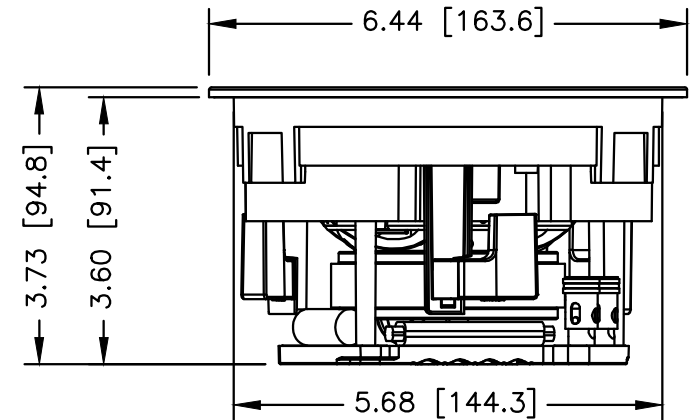

S4

S4

in-ceiling, zero bezel speaker, pair

woofer: 4" carbonX cone, silhouette surround

tweeter: 1" XL chambered silk dome, pivoting, ferrofluid cooled

power: 5-75 watts

freq response: 58-20 kHz

overall dimensions: Ø6.44" x 3.73"

impedance: 8Ω

sensitivity: 89 dB

cutout dimensions: Ø5.70"

ELURa

SOUND + PERFORMANCE