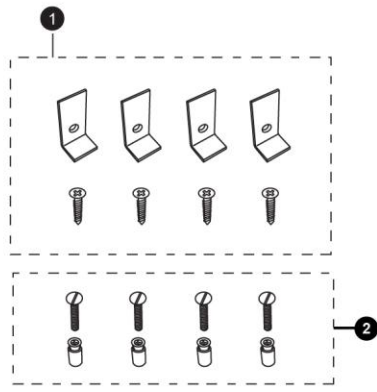

Under Counter Lavatory

Item	Part	Description
1	THU408	Mounting set, UC lav, standard rim
2	THU410	Anchor set, UC lav, hard surface
3	0GU141-2	Mounting template
4	0GU035-5	Installation and Owner's Manual, UC lav

Note:

Product Number Explanations	
Under Counter Lavatory	Colors
(LT) Lavatory	(#01) Cotton
(542) Model	(#12) Sedona Beige
(G) CeFIONtect™	

Actual Product may vary slightly from illustration.