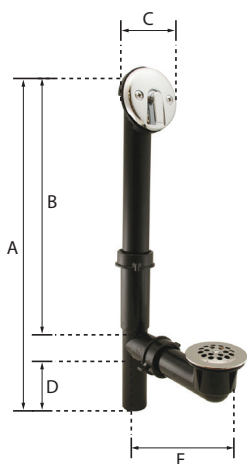

## TWO-HOLE TRIP LEVER BATH WASTE KIT, TUBULAR FULL KIT, BLACK PLASTIC

- Black plastic
- Two-hole faceplate
- Trip lever with grid drain
- Standard full kit – includes pipe and tee
- 1-1/2" IPS threaded drain shoe
- Overflow elbow designed to accommodate B07202 test kit
- Includes wing nuts & poly washers
- Simple installation with no special tools required

Part No.	Finish	A	B	C	D	E
P39509	Chrome Plated	16.50"	12.00"	3.25"	3.12"	7.12"
P39511	Satin Nickel	16.50"	12.00"	3.25"	3.12"	7.12"
P3961AB	Antique Brass	16.50"	12.00"	3.25"	3.12"	7.12"
P3961AN	Antique Nickel	16.50"	12.00"	3.25"	3.12"	7.12"
P3961BI	Biscuit	16.50"	12.00"	3.25"	3.12"	7.12"
P3961BL	Black	16.50"	12.00"	3.25"	3.12"	7.12"
P3961BN	Brushed Nickel	16.50"	12.00"	3.25"	3.12"	7.12"
P3961RB	Oil Rubbed Bronze	16.50"	12.00"	3.25"	3.12"	7.12"
P3961WB	Old World Bronzee	16.50"	12.00"	3.25"	3.12"	7.12"
P3961PN	Polished Nickel	16.50"	12.00"	3.25"	3.12"	7.12"
P3961PS	Polished Stainless	16.50"	12.00"	3.25"	3.12"	7.12"