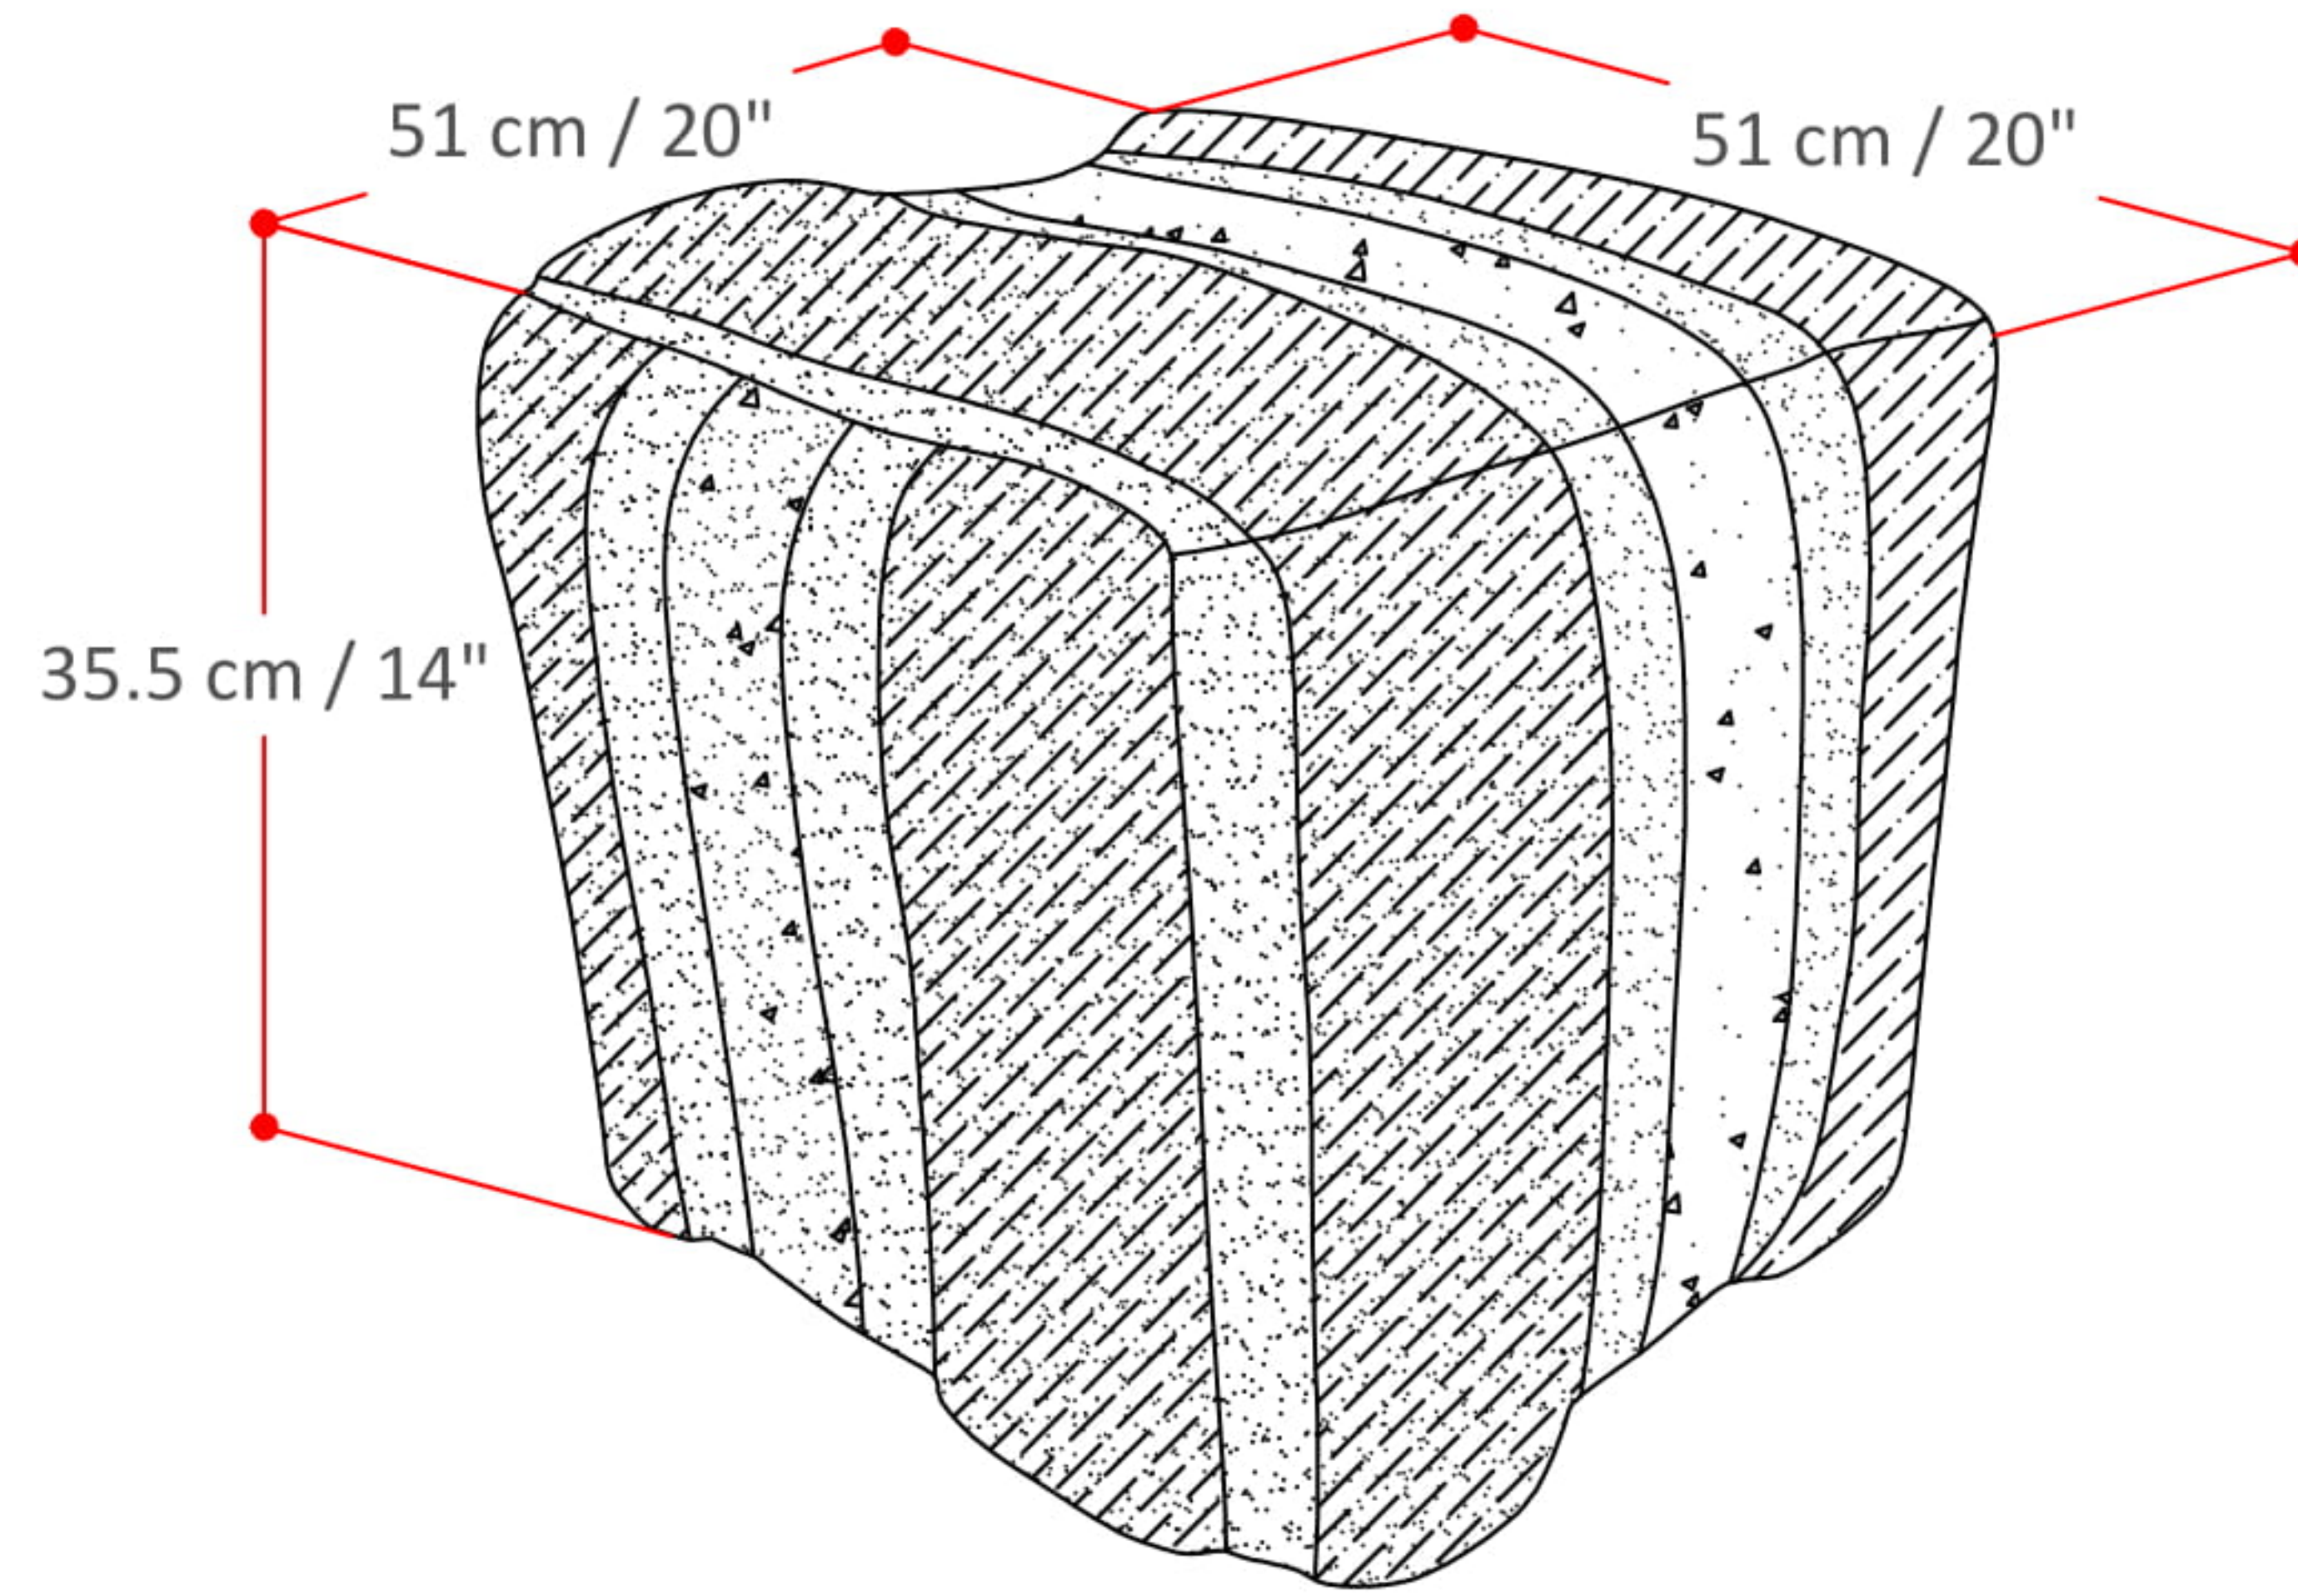

# MAKENNA CUBE POUF

Net Weight- 6.1 ( lb )