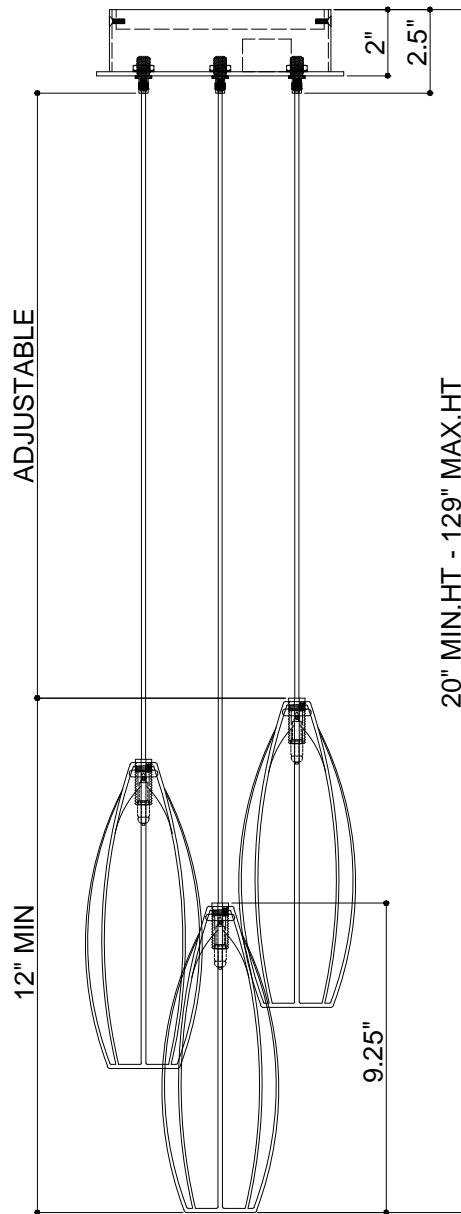

CANOPY DETAIL

TOP VIEW

FRONT VIEW

12" IS THE MINIMUM
ADJUSTABLE HEIGHT USING THE
PEPPER SHADES DUE TO THE
SHADE SIZE AND THE
RESPECTIVE SIZE OF
THE CANOPY

NOTE: CORD LENGTHS ARE
NOT SHOWN TO SCALE

9000-1186