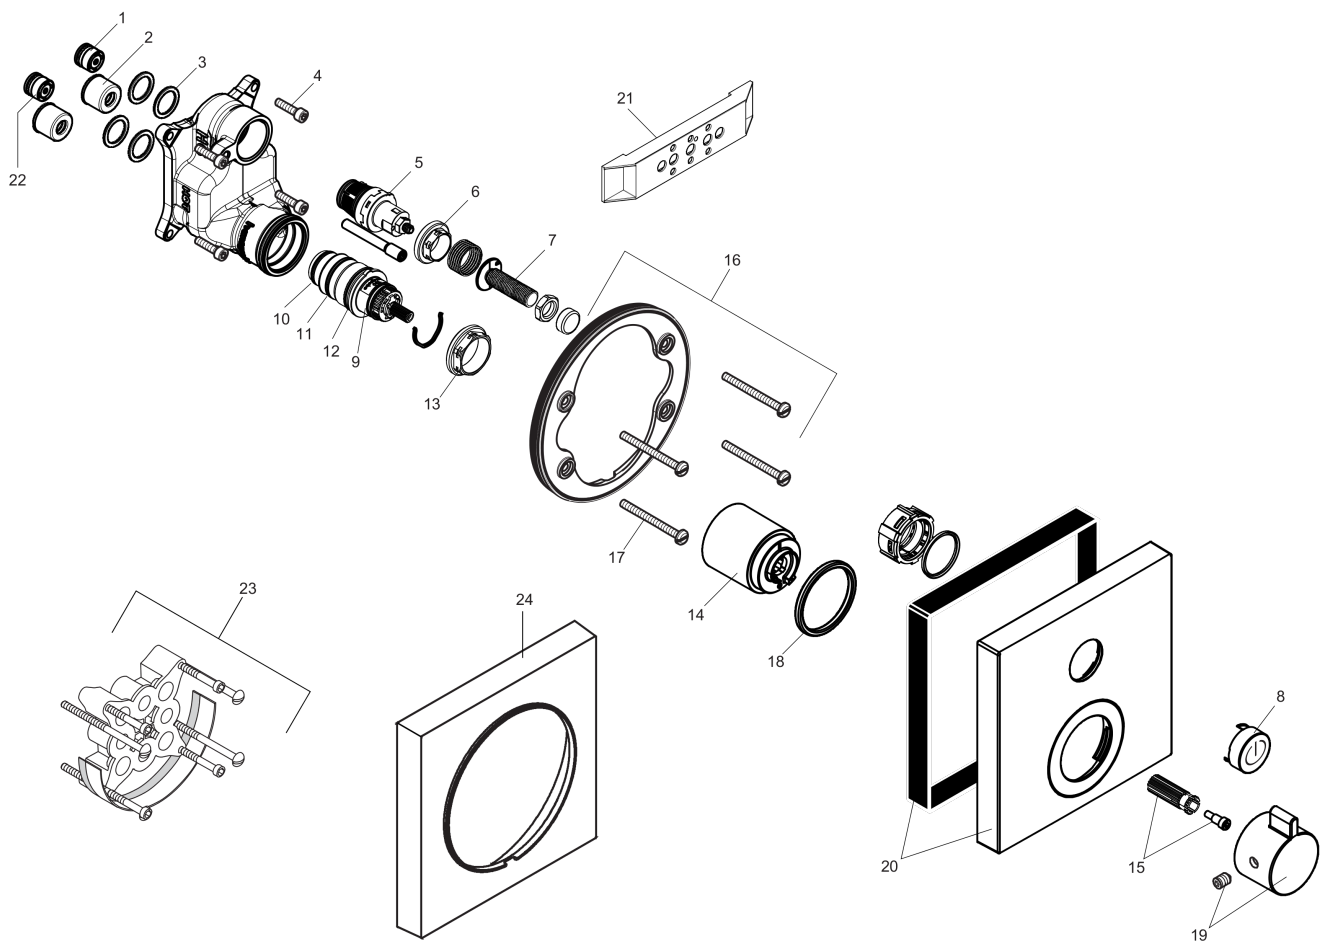

ShowerSelect
Thermostatic Trim for 1 Function, Square
 Finishes : **brushed nickel** Part no. : **15762821**

Description

Features

- Select push-button on/off control for 1 outlet
- Flow: 7.0 GPM (26.5 L/Min)
- Thermostatic cartridge, Start/stop cartridge
- Anti-scald 100° safety stop
- Optimized for water-efficient shower products
- Thermostat is delivered with On/Off button

Year of production: >12/14

ShowerSelect

Thermostatic Trim for 1 Function, Square

Finishes : **brushed nickel** Part no. : **15762821**

Spare parts list

Year of production: >12/14

Pos.	Description	Part no.	Price	PU
1	non return valve	97980000	-	1
2	noise reduction	94073000	-	1
3	O-ring 16x2	98133000	-	1
4	set of screws	96525000	-	1
5	shut off unit	95758000	-	1
6	nut	98368000	-	1
7	Select-adapter	92219000	-	1
8	set of symbols	92218000	-	1
9	thermostat cartridge	98282000	-	1
10	O-ring 20x1,5	98197000	-	1
11	O-ring 25x1,5	98146000	-	1
12	O-ring 25x2,5	92146000	-	1
13	nut	98913000	-	1
14	sleeve	92216820	-	1
15	handle fixing set	95843000	-	1
16	holder for escutcheon	98793000	-	1
17	set of fixing screws	96454000	-	1
18	O-ring 44x4	98471000	-	1
19	handle for thermostat	92215821	-	1
20	escutcheon 155 / 155 mm	92234821	-	1
21	fit-up aid	92540000	-	1
22	non return valve (pressure-resistant up to 2 MPa)	92594000	-	1
23	extension 25 mm	13595000	-	1
24	extension 22 mm	13593820	-	1
a	set of fixing screws	97747000	-	1
b	shut off unit (special)	92361000	-	1
c	compensation set 1°	95521000	-	1
d	brake disc	92498000	-	1
e	nut and flange	92696000	-	1
f	symbol head shower Rain large	93571880	-	1
g	symbol head shower Rain small	93572880	-	1
h	symbol handshower	93573880	-	1
i	symbol Flood jet	93574880	-	1
j	symbol Whirl	93575880	-	1
k	symbol Mono	93576880	-	1
l	symbol tub	93577880	-	1
m	symbol body shower	93578880	-	1
n	symbol ON/OFF	93579880	-	1