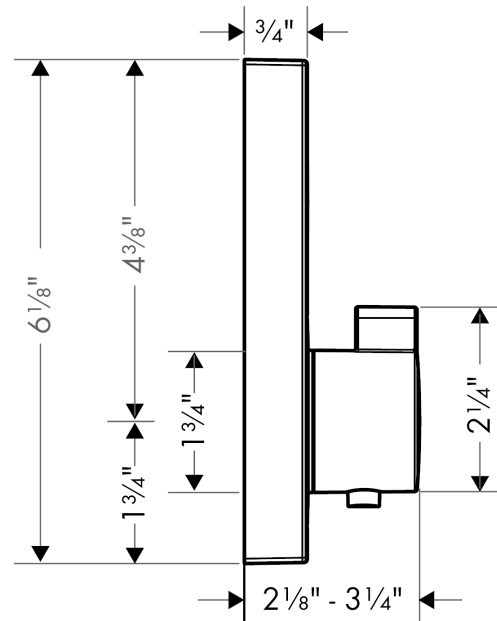

Item details

List Price \$ 820.00

Technology

Compliance

Product image

Scale drawing

ShowerSelect
Thermostatic Trim for 1 Function, Square
 Finishes : **brushed nickel** Part no. : **15762821**

Exploded drawing

Year of production: >12/14

ShowerSelect

Thermostatic Trim for 1 Function, Square

Finishes : **brushed nickel** Part no. : **15762821**

Spare parts list

Year of production: >12/14

Pos.	Description	Part no.	Price	PU
1	non return valve	97980000	-	1
2	noise reduction	94073000	-	1
3	O-ring 16x2	98133000	-	1
4	set of screws	96525000	-	1
5	shut off unit	95758000	-	1
6	nut	98368000	-	1
7	Select-adapter	92219000	-	1
8	set of symbols	92218000	-	1
9	thermostat cartridge	98282000	-	1
10	O-ring 20x1,5	98197000	-	1
11	O-ring 25x1,5	98146000	-	1
12	O-ring 25x2,5	92146000	-	1
13	nut	98913000	-	1
14	sleeve	92216820	-	1
15	handle fixing set	95843000	-	1
16	holder for escutcheon	98793000	-	1
17	set of fixing screws	96454000	-	1
18	O-ring 44x4	98471000	-	1
19	handle for thermostat	92215821	-	1
20	escutcheon 155 / 155 mm	92234821	-	1
21	fit-up aid	92540000	-	1
22	non return valve (pressure-resistant up to 2 MPa)	92594000	-	1
23	extension 25 mm	13595000	-	1
24	extension 22 mm	13593820	-	1
a	set of fixing screws	97747000	-	1
b	shut off unit (special)	92361000	-	1
c	compensation set 1°	95521000	-	1
d	brake disc	92498000	-	1
e	nut and flange	92696000	-	1
f	symbol head shower Rain large	93571880	-	1
g	symbol head shower Rain small	93572880	-	1
h	symbol handshower	93573880	-	1
i	symbol Flood jet	93574880	-	1
j	symbol Whirl	93575880	-	1
k	symbol Mono	93576880	-	1
l	symbol tub	93577880	-	1
m	symbol body shower	93578880	-	1
n	symbol ON/OFF	93579880	-	1