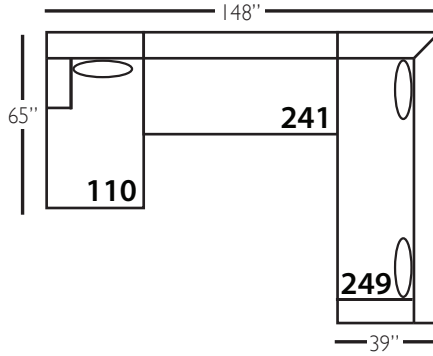

Derby Slip Sectional