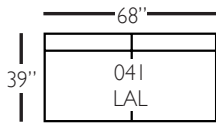

Derby Slip Sectional

P602-SLIP-041 - LAL