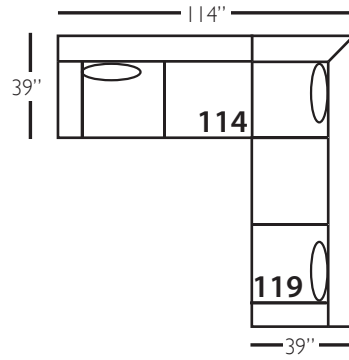

Derby Slip Sectional