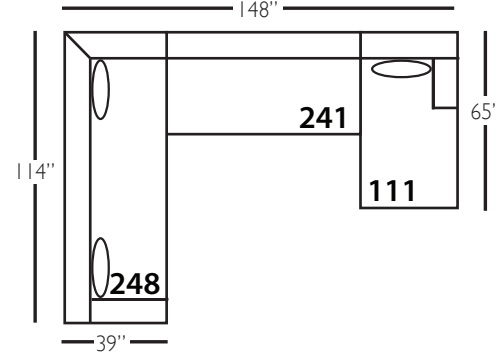

Derby Slip Sectional