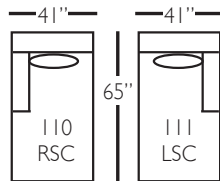

Derby Slip Sectional

Shown in fabric 1530-19, throw pillow fabric (TP) 16444-56.

Pieces shown: P602-SLIP-118, P602-SLIP-115.

Overall Height: 36" Seat Height: 22" Seat Depth: 24" Arm Height: 28"

Derby Slip Sectional

Derby Slip Bench Sectional

Standard Features	P602-SLIP-010 Corner	P602-SLIP-241 Large Armless	P602-SLIP-061 Small Armless	P602-SLIP-110/111 Right/Left Chaise	P602-SLIP-244/245 Right/Left Two Seated End	P602-SLIP-248/249 Right/Left Three Seated End w/ Corner
Loose Pillow Back	✓	✓	✓	✓	✓	✓
One 22" Non-Welted Down-Blend Throw Pillow (TP)	✓	N/A	N/A	✓	✓	✓ (2)
Harmony Cushion	✓	✓	✓	✓	✓	✓
Suspension System	sinuous	sinuous	sinuous	sinuous	sinuous	sinuous
Options - See Price List for Prices						
Extra Throw Pillows (XP)	✓	N/A	N/A	✓	✓	✓
Cloud Cushion	✓	✓	✓	✓	✓	✓

Derby Slip Sectional

P602-SLIP-041 - LAL

P602-SLIP-118 - RSE
P602-SLIP-119 - LSE

P602-SLIP-114 - RSE
P602-SLIP-115 - LSE

P602-SLIP-241 - LAL

P602-SLIP-248 - RSE
P602-SLIP-249 - LSE

P602-SLIP-244 - RSE
P602-SLIP-245 - LSE