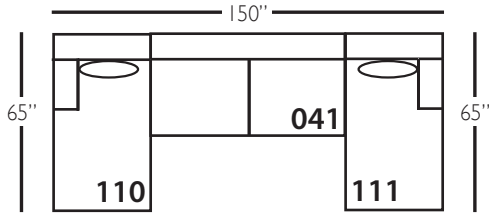

Derby Slip Sectional