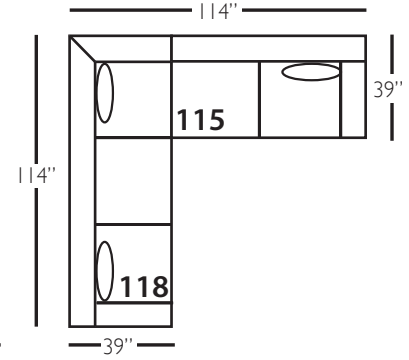

Derby Slip Sectional