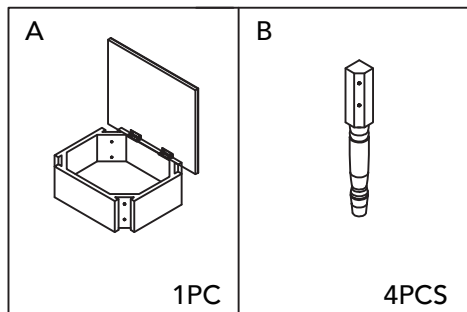

PRODUCT PARTS