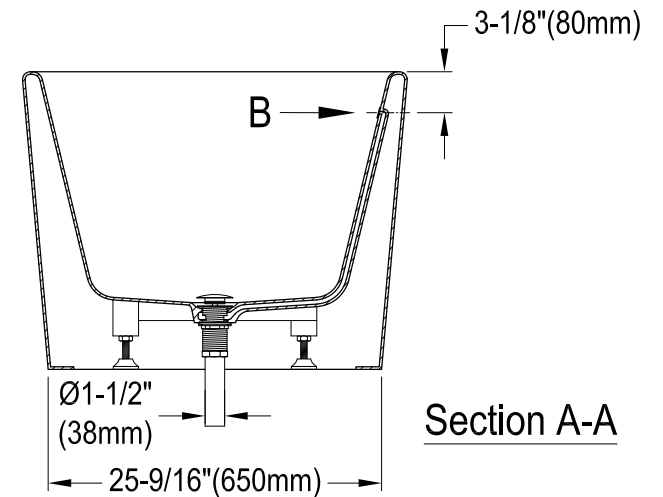

# VTOV673023

67" Freestanding Acrylic Tub with Drain

M12 x 60 (6 pcs)

## Drain Hole Size

Scale(3:1)

## View B

Scale (3:1)

Section A-A