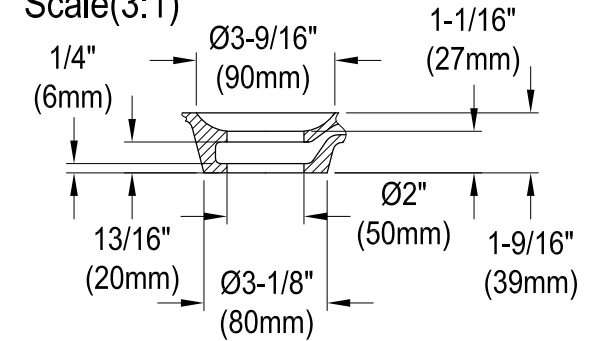

# VTOV673023

67" Freestanding Acrylic Tub with Drain

M12 x 60 (6 pcs)

## Drain Hole Size

Scale(3:1)

## View B

Scale (3:1)

Section A-A