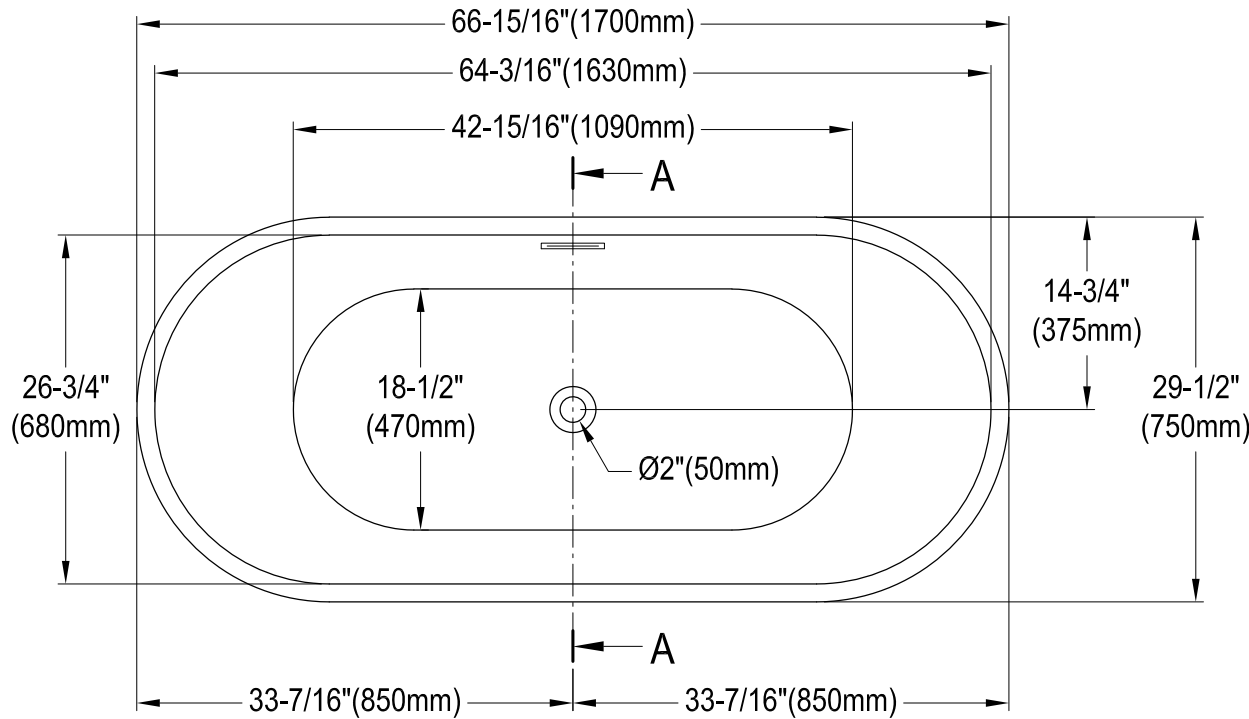

# VTOV673023

67" Freestanding Acrylic Tub with Drain

M12 x 60 (6 pcs)

## Drain Hole Size

Scale(3:1)

## View B

Scale (3:1)

Section A-A