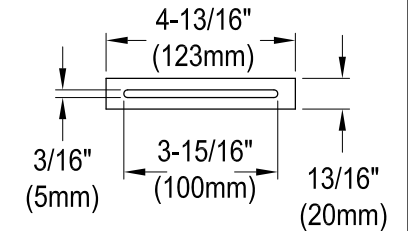

# VTOV673023

67" Freestanding Acrylic Tub with Drain

M12 x 60 (6 pcs)

## Drain Hole Size

Scale(3:1)

## View B

Scale (3:1)

Section A-A