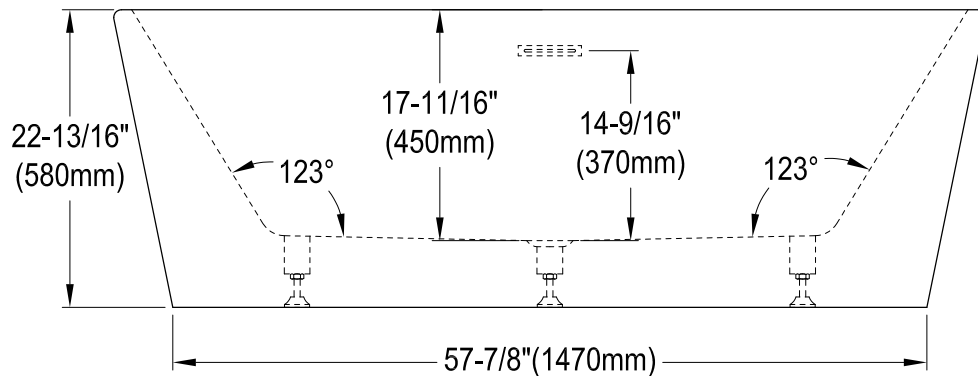

# VTOV673023

67" Freestanding Acrylic Tub with Drain

M12 x 60 (6 pcs)

## Drain Hole Size

Scale(3:1)

## View B

Scale (3:1)

Section A-A