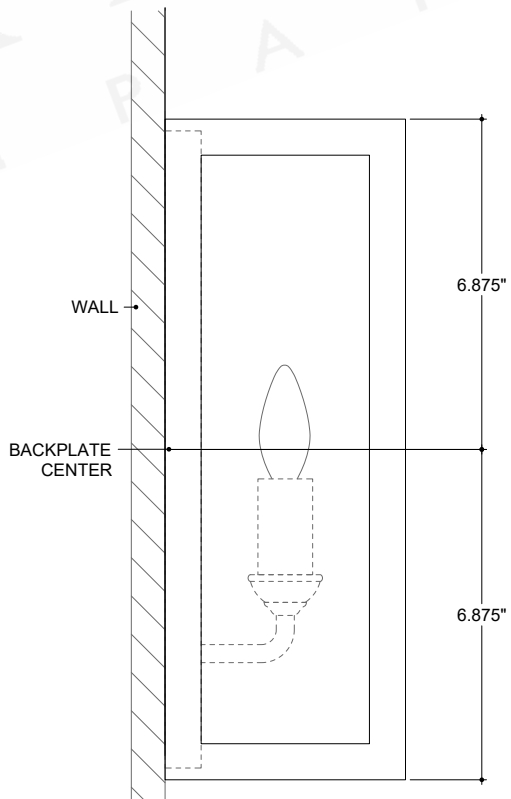

ITEM: 5500-0054

Overall Dimensions

Height: 13.75"  
Width: 8"  
Depth: 5"

TOP VIEW

FRONT VIEW

SIDE VIEW