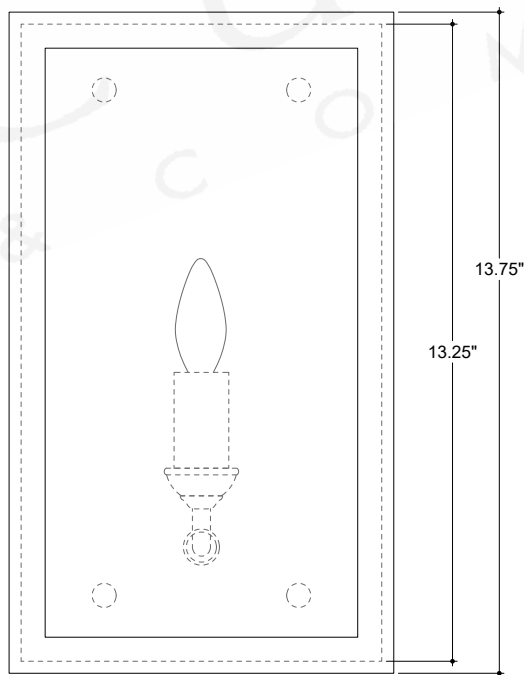

ITEM: 5500-0054

Overall Dimensions

Height: 13.75"  
Width: 8"  
Depth: 5"

TOP VIEW

FRONT VIEW

SIDE VIEW