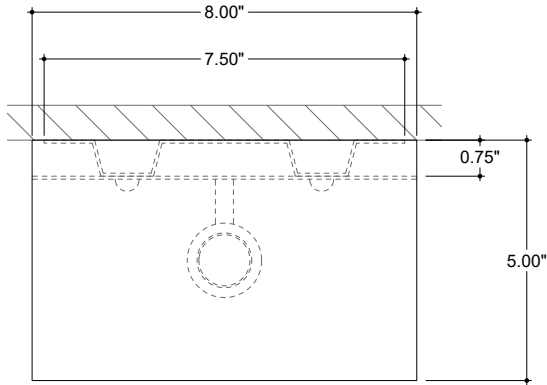

ITEM: 5500-0054

Overall Dimensions

Height: 13.75"  
Width: 8"  
Depth: 5"

TOP VIEW

FRONT VIEW

SIDE VIEW