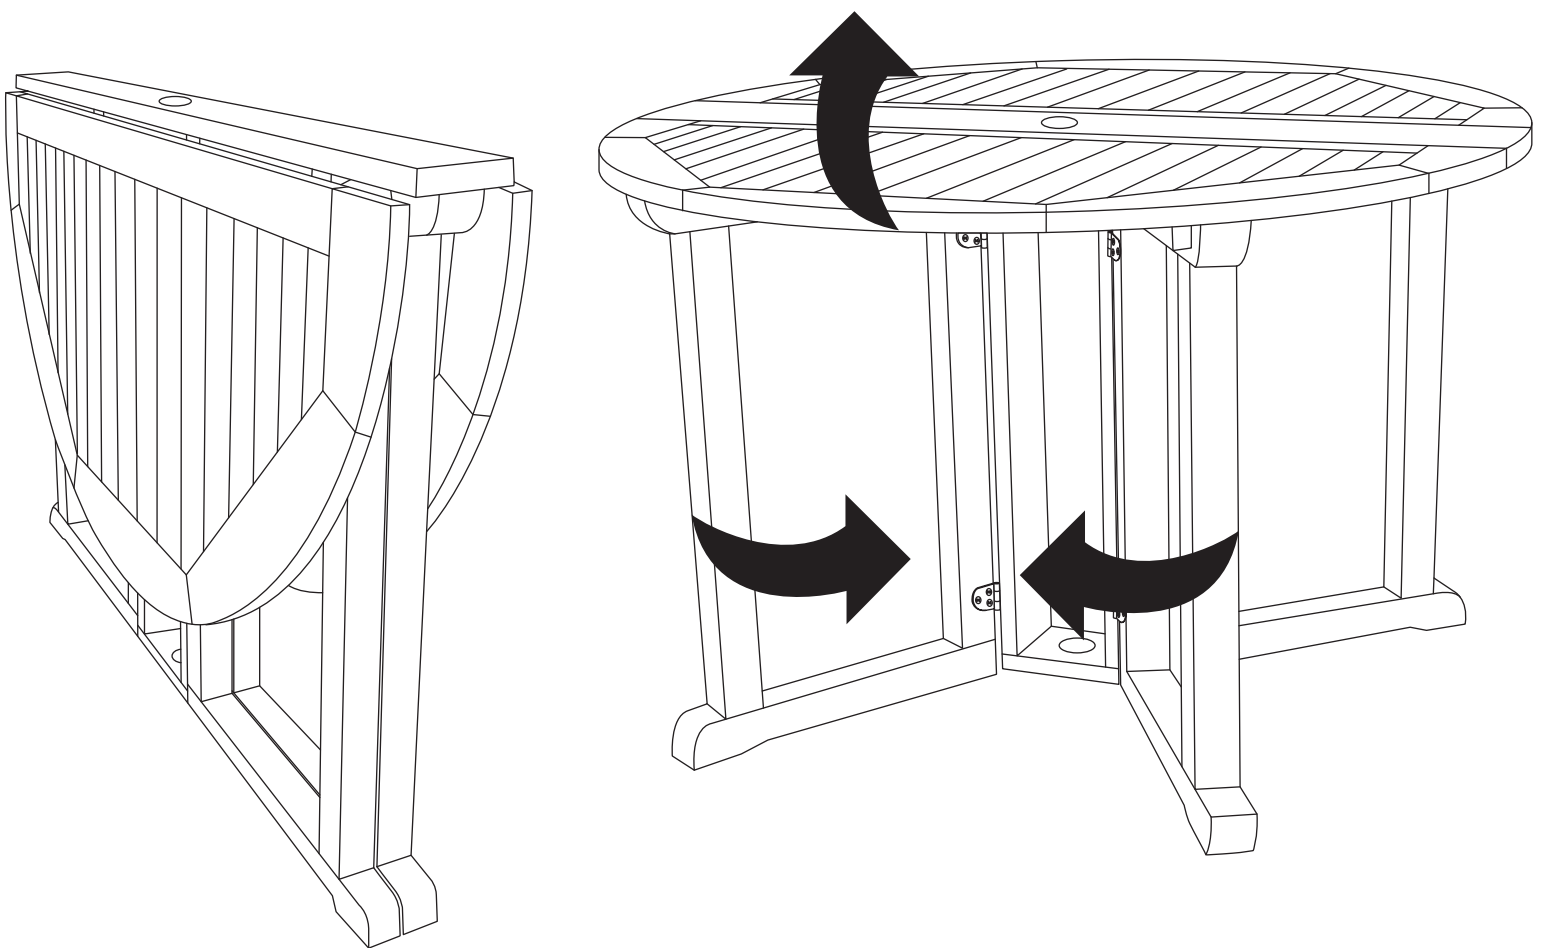

GATELEG FOLDING PATIO TABLE LAM-772

Review all information carefully before using this product. Save this manual for future reference.

To set up the table, lift each side of the tabletop and swing the legs outward, as shown. Ensure the legs are correctly positioned beneath the tabletop before placing items on the table.

Care & Maintenance

SAFE USE: For residential use only. Only use on a flat, level surface. Never sit or stand on any part of this unit.

CLEAN: Identify the direction of the woodgrain. Following the direction of the woodgrain, wipe surfaces with a soft cloth.