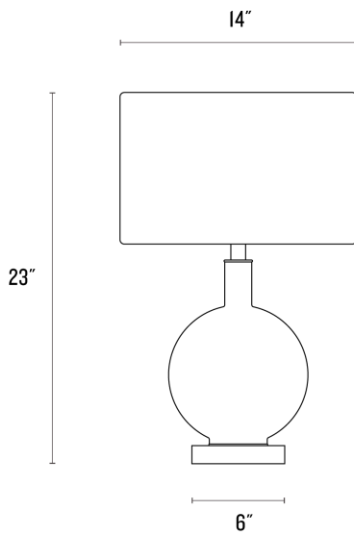

Location Rating: Damp

Dimensions:

Height: 23"

Diameter: 14" Dia

Materials: Glass / Walnut / Linen

Details: dimmable socket.

Includes 8 feet of twisted cloth cord and Bakelite plug.

One year guarantee