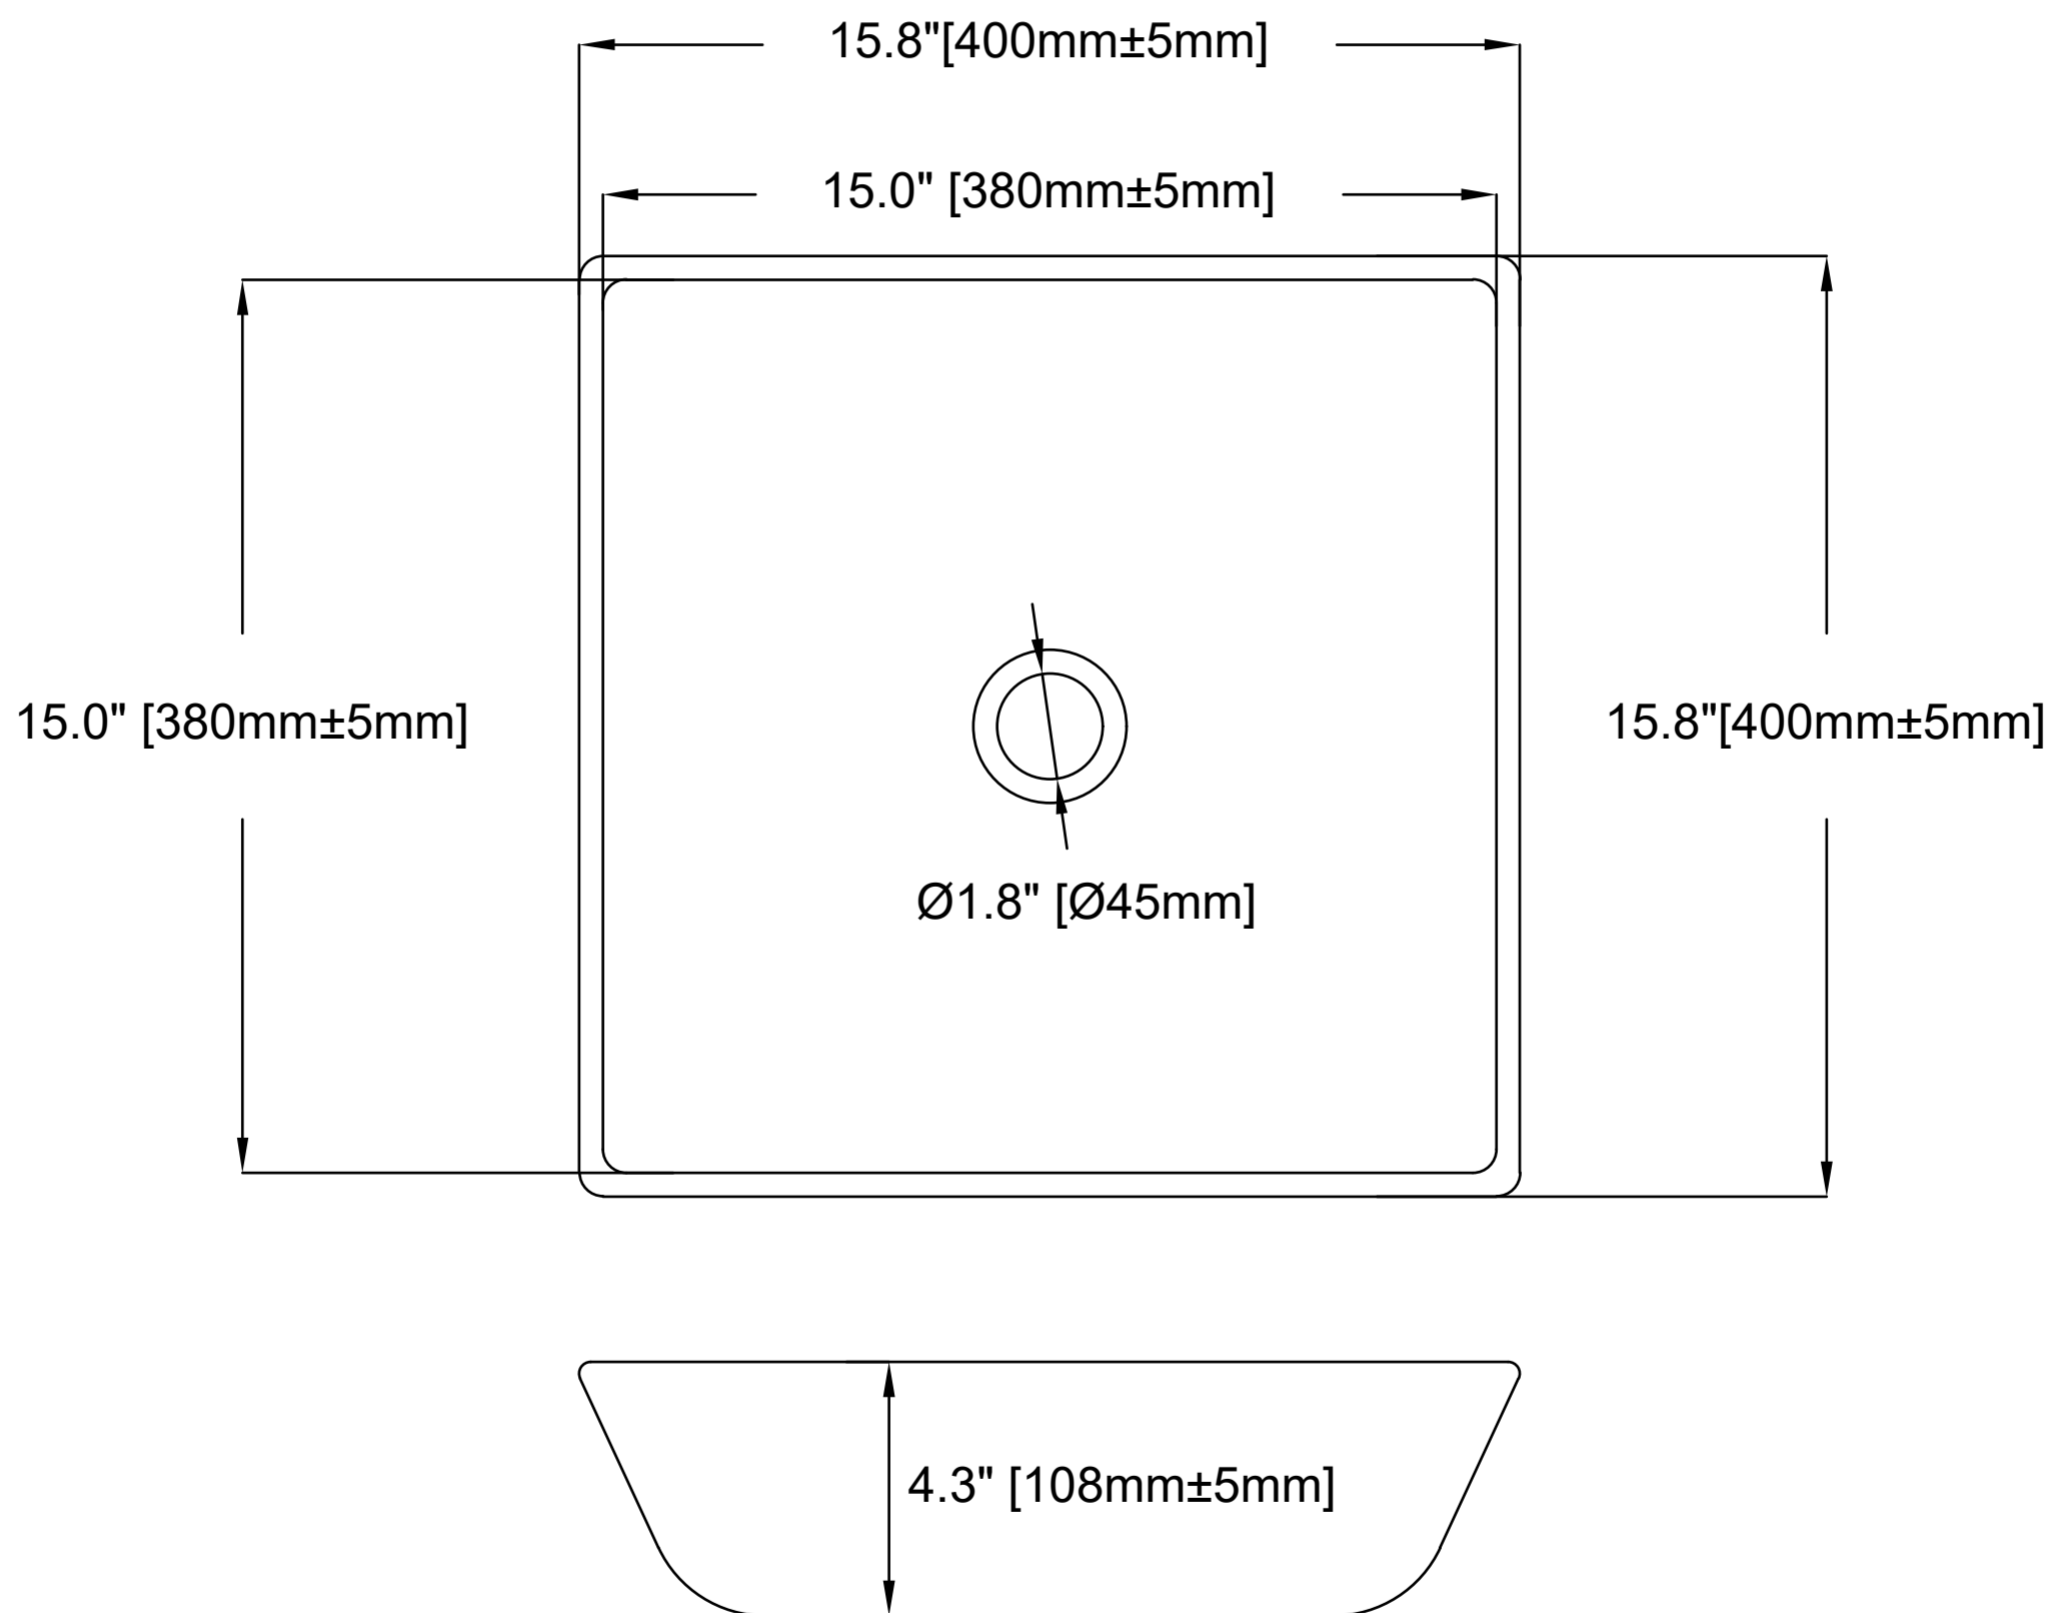

LS-AZ906MB

BATHROOM VESSEL SINK

HAVE QUESTIONS? CALL 305-614-4070 OR VISIT [ANZZI.COM](https://www.anzzi.com)