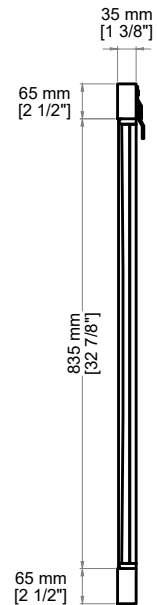

KINNSDEN 30" MIRROR

D680-M30-SBK
D680-M30-WTO

JAMES MARTIN
VANITIES®

Features and Materials

Solids: Poplar

Installation Type: Vertical

Assembly Type: Wall-mounted

Bevel: 5/8"

Dimension

Width: 30"

Depth: 1-3/8"

Height: 38"

KINNSDEN 30" MIRROR

D680-M30-SBK
D680-M30-WTO

Top View

Back View

Front View

Side View

Diagrams are of cabinet only-James Martin Optional Countertops and sinks are not shown