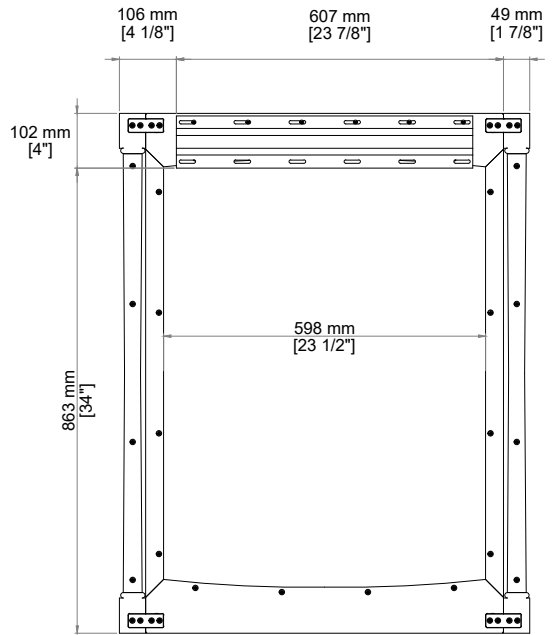

KINNSDEN 30" MIRROR

D680-M30-SBK
D680-M30-WTO

JAMES MARTIN
VANITIES®

Features and Materials

Solids: Poplar

Installation Type: Vertical

Assembly Type: Wall-mounted

Bevel: 5/8"

Dimension

Width: 30"

Depth: 1-3/8"

Height: 38"

KINNSDEN 30" MIRROR

D680-M30-SBK
D680-M30-WTO

Top View

Back View

Front View

Side View

Diagrams are of cabinet only-James Martin Optional Countertops and sinks are not shown