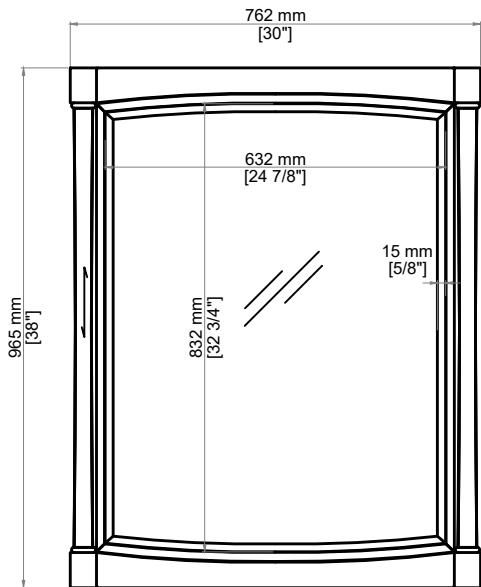

KINNSDEN 30" MIRROR

D680-M30-SBK
D680-M30-WTO

JAMES MARTIN
VANITIES®

Features and Materials

Solids: Poplar

Installation Type: Vertical

Assembly Type: Wall-mounted

Bevel: 5/8"

Dimension

Width: 30"

Depth: 1-3/8"

Height: 38"

KINNSDEN 30" MIRROR

D680-M30-SBK
D680-M30-WTO

Top View

Back View

Front View

Side View

Diagrams are of cabinet only-James Martin Optional Countertops and sinks are not shown