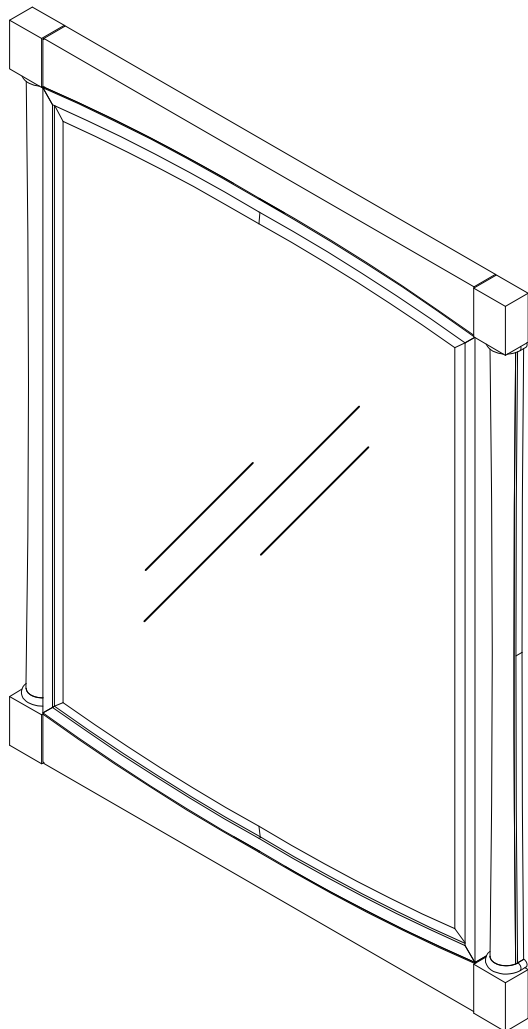

KINNSDEN 30" MIRROR

D680-M30-SBK
D680-M30-WTO

JAMES MARTIN
VANITIES®

Features and Materials

Solids: Poplar

Installation Type: Vertical

Assembly Type: Wall-mounted

Bevel: 5/8"

Dimension

Width: 30"

Depth: 1-3/8"

Height: 38"

KINNSDEN 30" MIRROR

D680-M30-SBK
D680-M30-WTO

Top View

Back View

Front View

Side View

Diagrams are of cabinet only-James Martin Optional Countertops and sinks are not shown