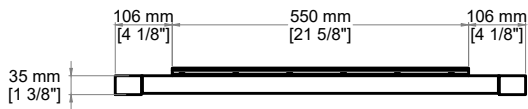

KINNSDEN 30" MIRROR

D680-M30-SBK
D680-M30-WTO

JAMES MARTIN
VANITIES®

Features and Materials

Solids: Poplar

Installation Type: Vertical

Assembly Type: Wall-mounted

Bevel: 5/8"

Dimension

Width: 30"

Depth: 1-3/8"

Height: 38"

KINNSDEN 30" MIRROR

D680-M30-SBK
D680-M30-WTO

Top View

Back View

Front View

Side View

Diagrams are of cabinet only-James Martin Optional Countertops and sinks are not shown