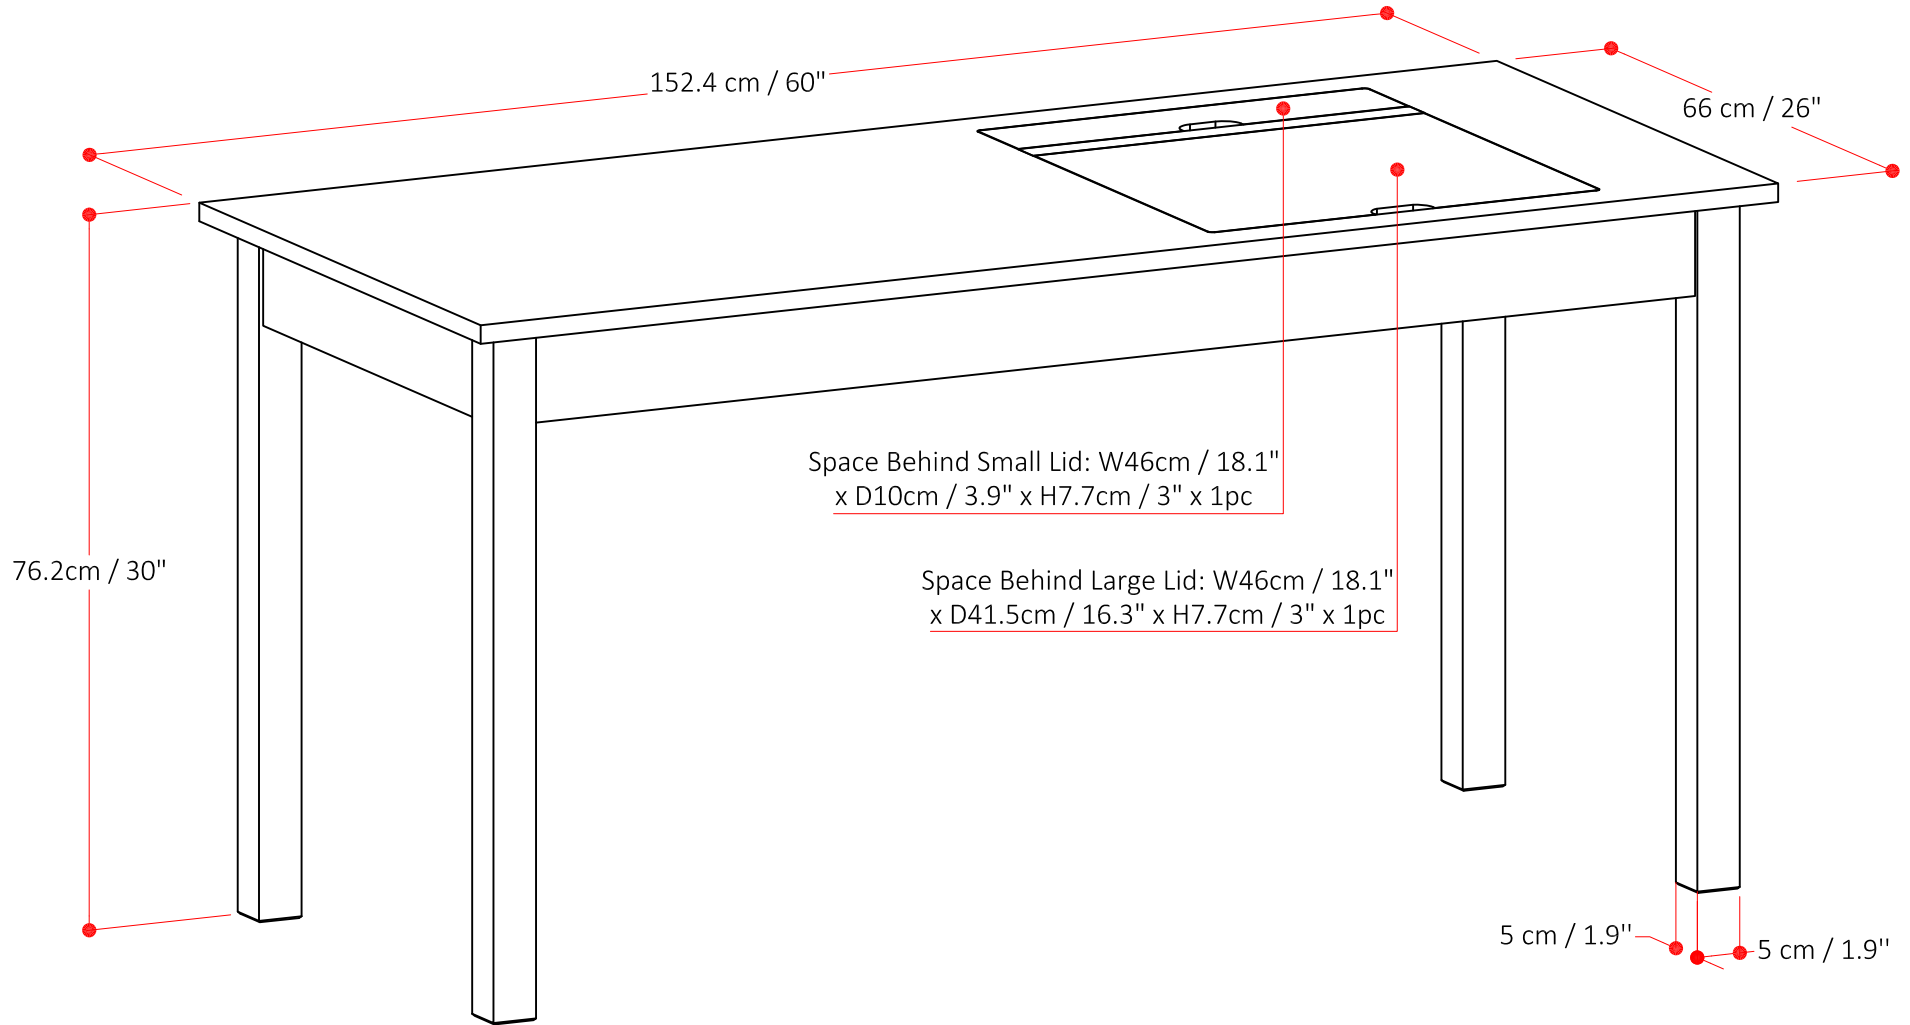

# MONROE DESK

Net Weight: 49 (lb)