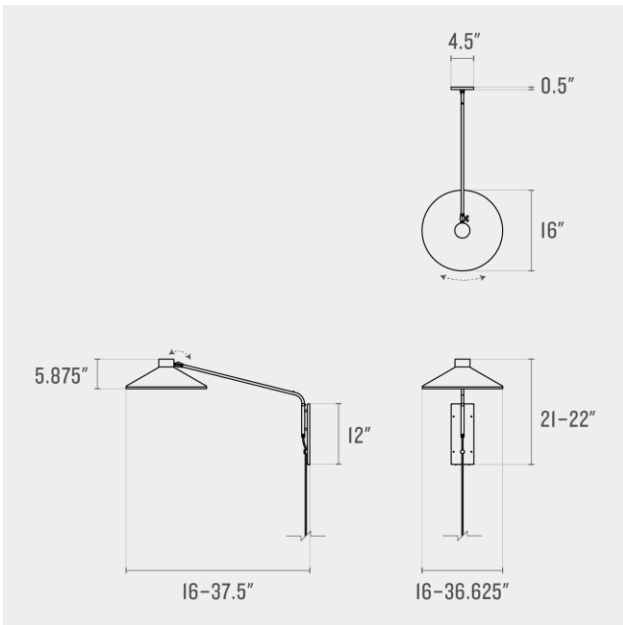

SCHOOLHOUSE

Gantry Pivot Plug-In Sconce

Application: Plug-In Wall Sconce

Product Origin: Processed and assembled in Portland, Oregon using ethically-sourced domestic and global components.

UL Listed: Yes

Max Wattage: 60W

Voltage: 120/220

Location Rating: Damp

Dimensions:

Overall: 21"-22" H x 16"-36.625" W x 16"-37.5" D

Canopy: 12" H x 4.5" W x 0.5" D

Shade: 5.875" H x 16" W x 16" D

Materials: Steel

Details: Includes 12' cord with in-line rocker switch located 18" down from canopy swag hook. Long arm allows 36" maximum projection from wall.

Cord Length: 12'

Switch Type: In-Line Rocker

Switch Location: In-Line 18" From Fixture

One year guarantee

SCHOOLHOUSE

Color Option(s)

White
(WT)

Black
(BK)