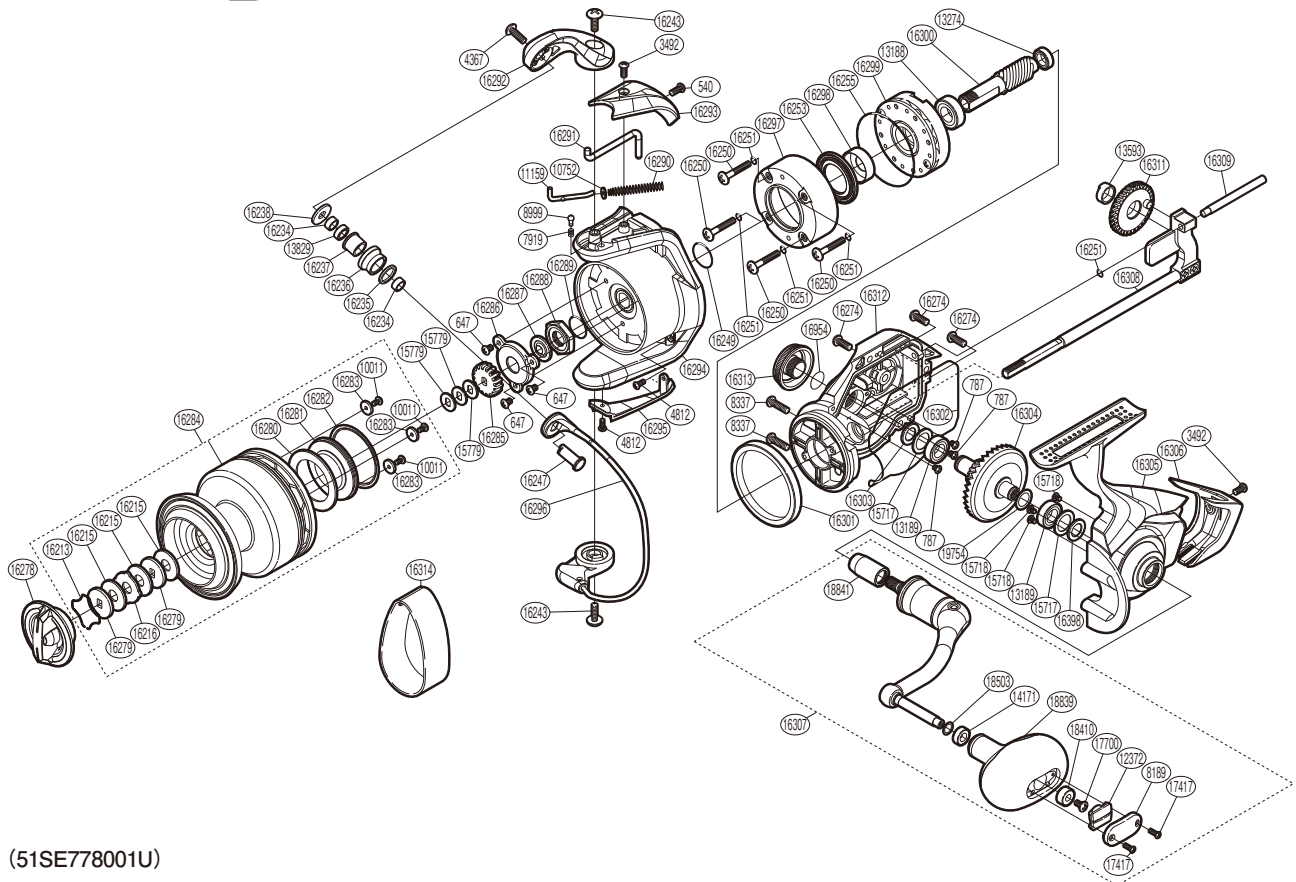

SHIMANO

Saragosa

SRG-8000SW

(51SE778001U)

#	Part No.	Description	#	Part No.	Description	#	Part No.	Description
540	103GS	Screw	16238	107X5	Line Roller Washer	16299	10QPF	Roller Clutch Assembly
647	10QG5	Screw	16243	103UN	Screw	16300	10BZ5	Pinion Gear
787	103L6	Screw	16247	10Q3H	Line Roller Support	16301	104G8	Friction Ring
3492	103DC	Screw	16249	108WV	O Ring	16302	10CDB	Body Seal
4367	10PMS	Screw	16250	10A6U	Screw	16303	10CD3	Bearing Water Proof
4812	103N8	Screw	16251	108WW	O Ring	16304	10EKA	Drive Gear
7919	1077Q	Click Spring	16253	10MH2	Roller Clutch Water Proof	16305	104CZ	Side Cover
8189	108SM	Handle Knob I.D. Plate	16255	108WX	O Ring	16306	10NKT	Rear Protector
8337	10MBH	Screw	16274	10M6Y	Screw	16307	10N7D	Handle Assembly
8999	10HEA	Click Pin	16278	102ED	Drag Knob	16308	10NF6	Main Shaft Assembly
10011	103BX	Screw	16279	10BC9	Key Washer	16309	1035H	Oscillating Guide
10752	10TYE	Spring Guide A Support	16280	10C1B	Drag Washer	16311	10G9Q	Oscillating Gear
11159	105LV	Bail Spring Guide A	16281	10BS9	Spool Drag Disk	16312	10B8Z	Body
12372	10B97	Handle Knob Seal	16282	10HQK	Spool Drag Disk Seal	16313	10N4A	Handle Screw Cap
13188	10BGD	Ball Bearing	16283	10HQL	Washer	16398	10CD1	Bearing Water Proof
13189	104PT	Ball Bearing	16284	10HSD	Spool Assembly	16954	10909	O Ring
13274	104PP	Ball Bearing	16285	103MZ	Spool Support	17417	10L1T	Screw
13593	10JYH	Oscillating Gear Bushing	16286	10K33	Nut Lock Plate	17700	10LFA	Screw
13829	104JZ	Ball Bearing	16287	107F8	Bearing Water Proof	18410	10EU0	Handle Knob Bushing A
14171	104UJ	Handle Knob Bushing	16288	10812	Rotor Nut	18503	101BD	Washer
15717	10BGE	Washer	16289	108WT	O Ring	18839	10T7J	Handle Knob Assembly
15718	1055G	Screw	16290	105LL	Bail Spring	18841	10PQB	Handle Shaft Cover B
15779	10BXW	Spool Washer	16291	106KN	Bail Trip Lever	19754	10DKJ	Washer
16213	10B8Q	Drag Washers Retainer	16292	10KLJ	Bail Arm			
16215	10348	Drag Washer	16293	10880	Bail Spring Cover	16314	10P3X	Line Band (accessory)
16216	102Z9	Eared Washer	16294	10PY9	Rotor			
16234	10CZT	Line Roller Collar	16295	10MND	Bail Hold Support Guard			
16235	1072L	Line Roller Spacer	16296	1073G	Bail Assembly			
16236	10KY1	Line Roller	16297	10MHA	Roller Clutch Water Proof Cover			
16237	107RP	Line Roller Bushing	16298	10K7S	Rotor Ring			